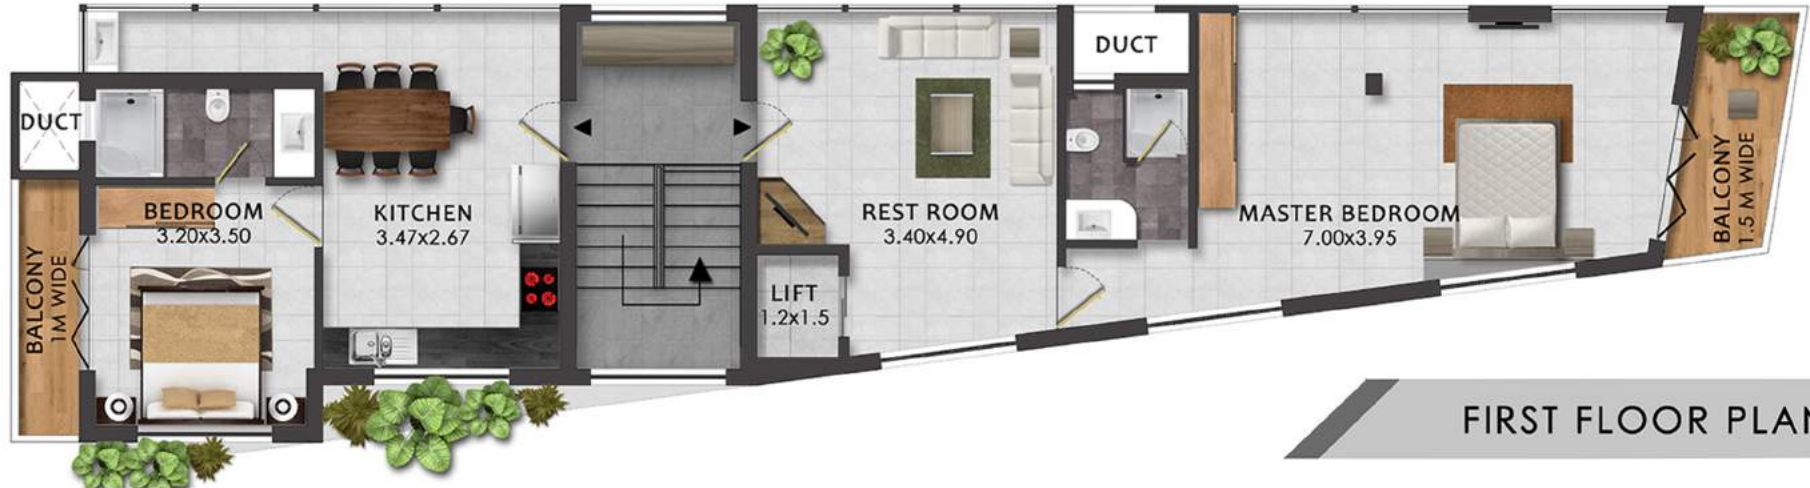

LINC CAMELLIA

S.No:150/1-D , Village Mercurim, Agaciam, Goa. Pin-403204