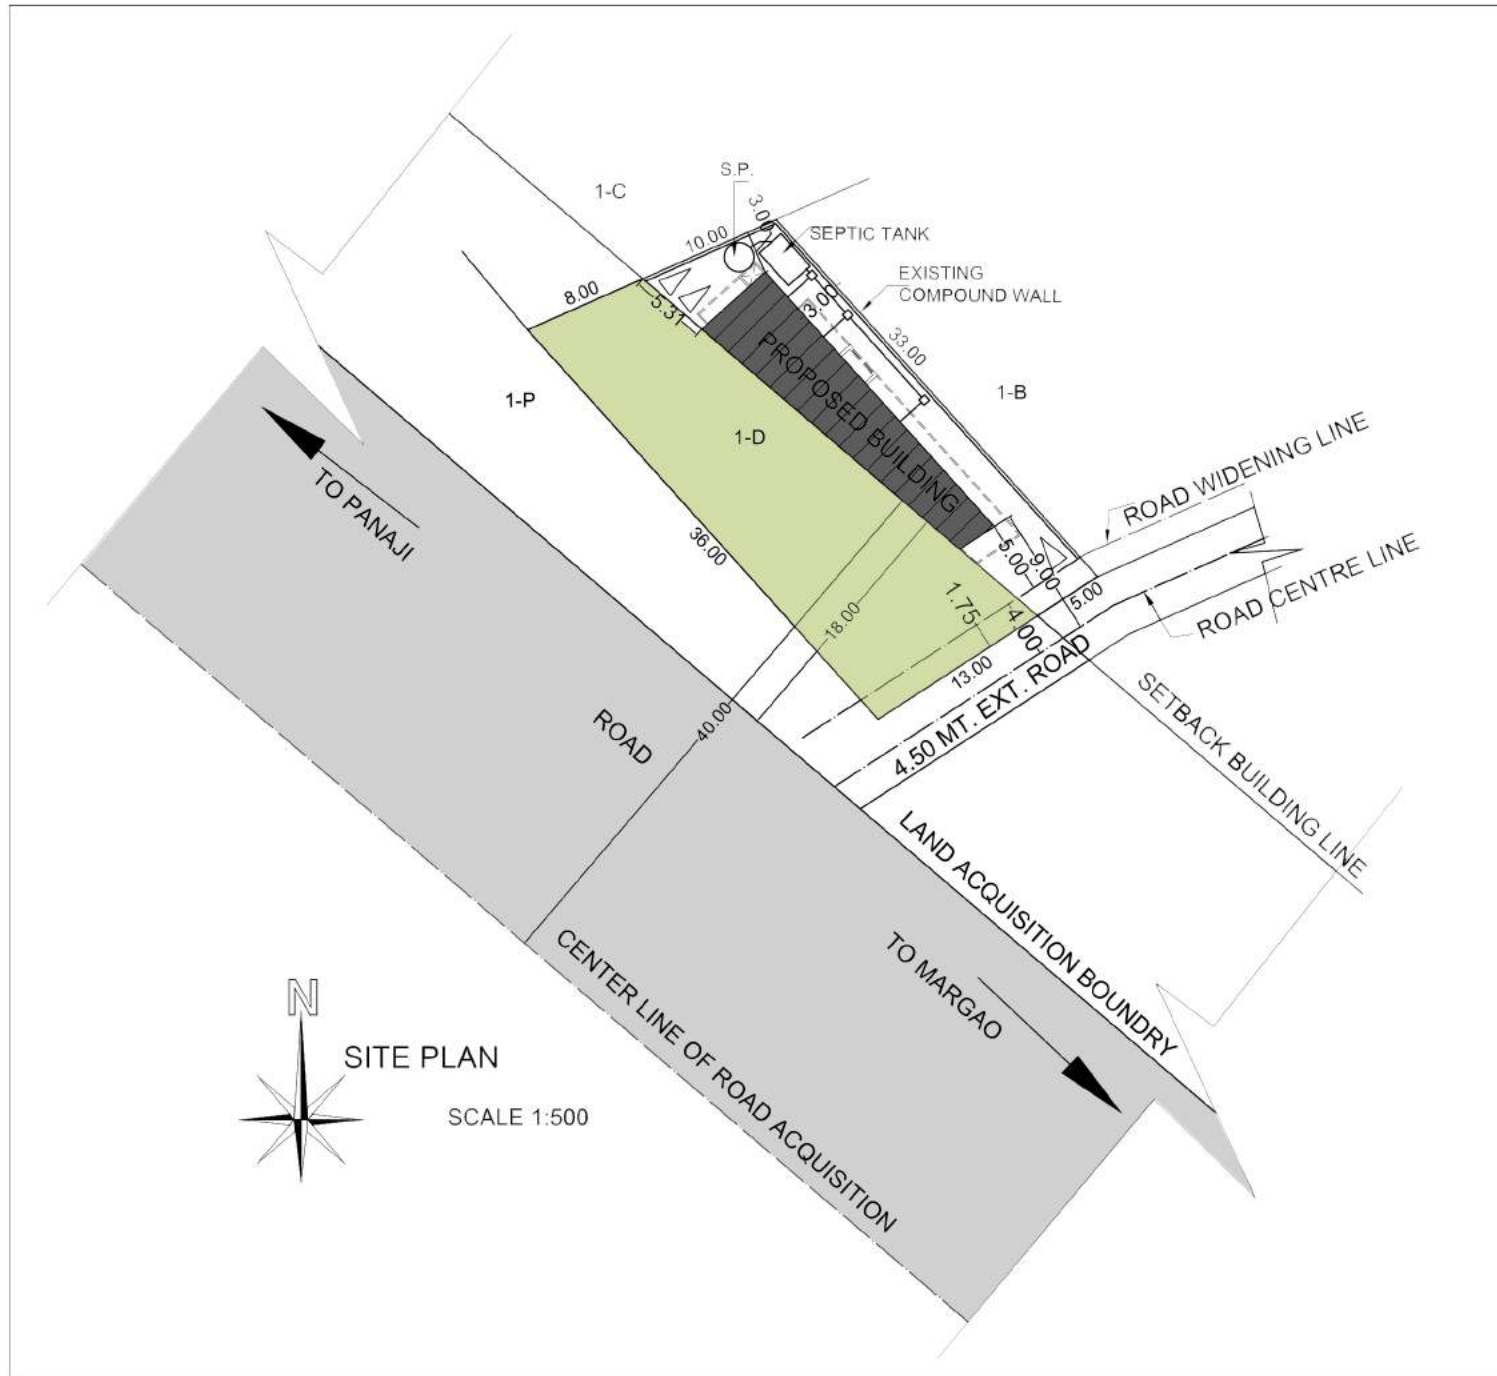

LINC CAMELLIA

S.No:150/1-D , Village Mercurim, Agaciam, Goa. Pin-403204