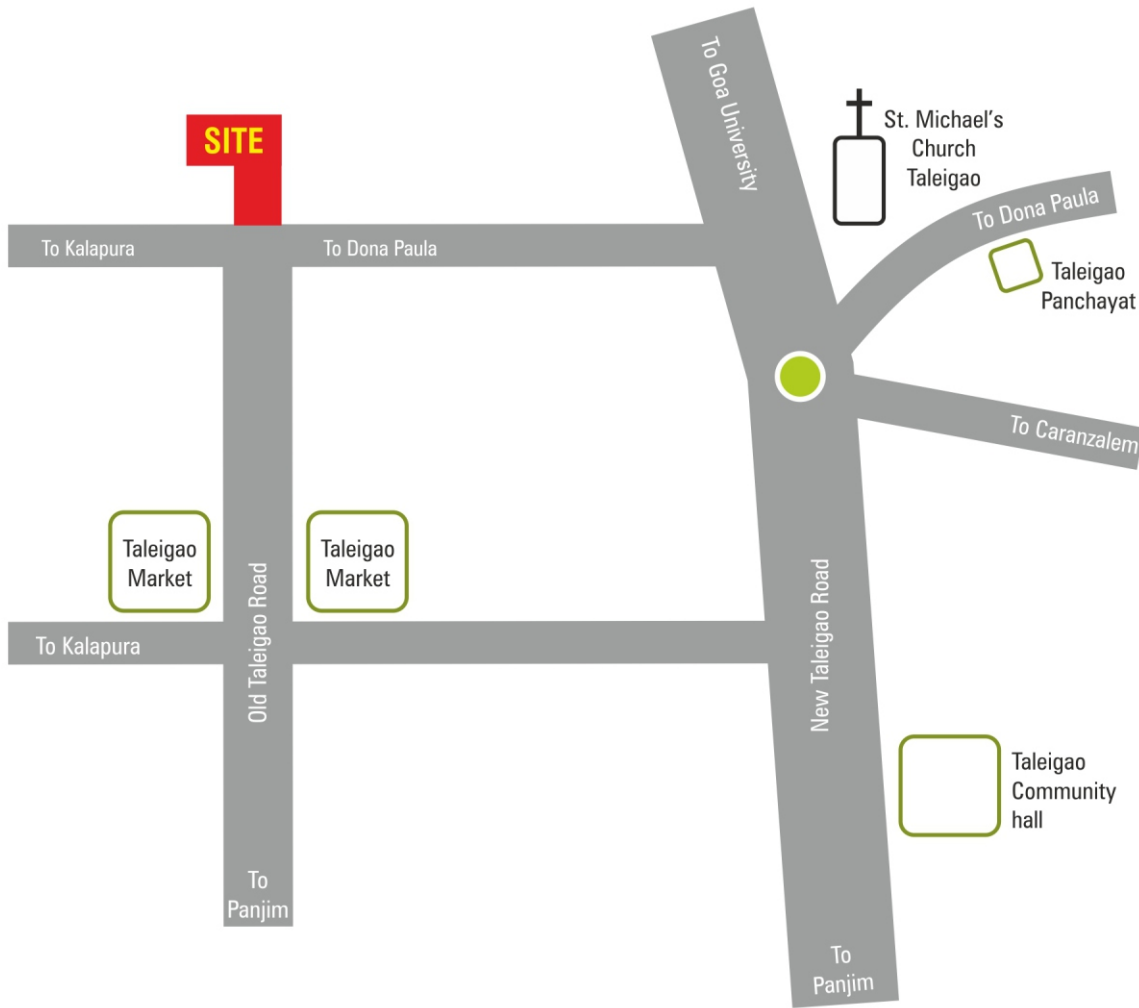

BLOCK B

TYPICAL FIRST, THIRD & FIFTH FLOOR PLAN

BLOCK B

TYPICAL SECOND, FOURTH & SIXTH FLOOR PLAN

Elite Homes for the Privileged Few

**LOCATION
MAP**
(not to scale)

For enquiries contact

9822486671 / 8975555558