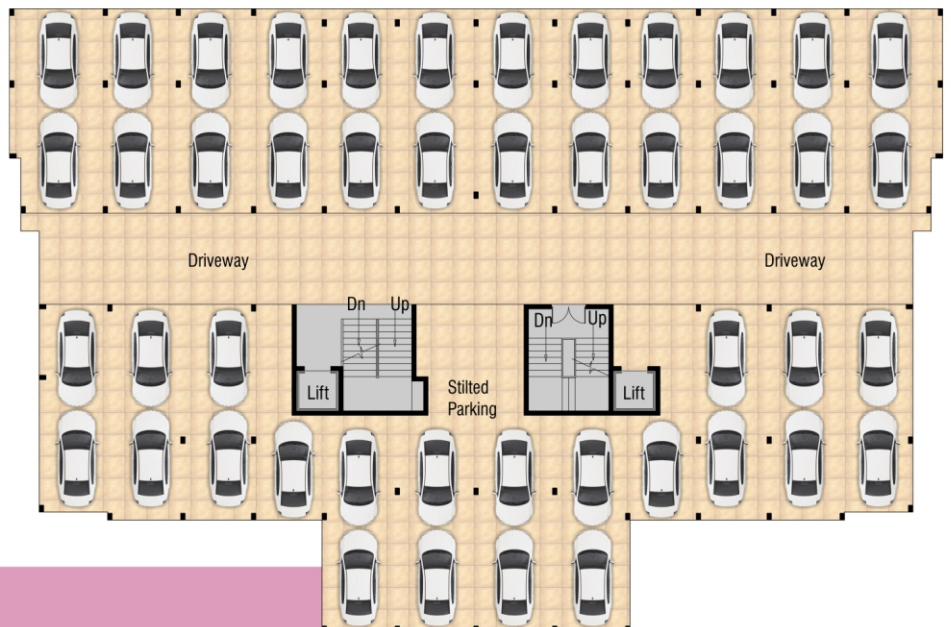

TYPICAL 1ST, 3RD & 5TH FLOOR PLAN

Elite Homes for the Privileged Few

BLOCK A

STILT FLOOR PLAN

BLOCK B

UPPER GROUND FLOOR PLAN

Devashri's
**VASUDEV
VIHAR**
AT TALEIGAO - GOA

Elite Homes for the Privileged Few

BLOCK B

TYPICAL FIRST, THIRD & FIFTH FLOOR PLAN

BLOCK B

TYPICAL SECOND, FOURTH & SIXTH FLOOR PLAN

Elite Homes for the Privileged Few

**LOCATION
MAP**
(not to scale)

For enquiries contact

9822486671 / 8975555558