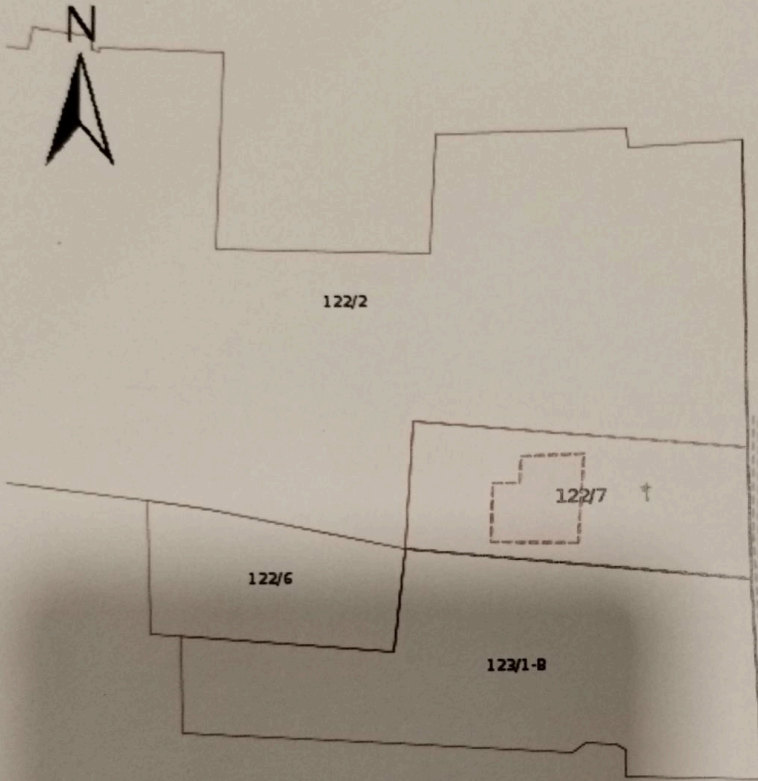

Government of Goa
Directorate of Settlement and Land records
Survey Plan
Bardez Taluka, Calangute Village
Survey No.: 123 , Subdivision No.: 1-B

Scale 1:1000

Reference No.: REV192350648

This record is computer generated on 27-12-2023 06:06:26. This record is valid without any signature as per Govt of Goa Notification No. 26/13/2016-RD/8639 dtd 24-Apr-2021. The latest copy of this record can be seen/verified for authenticity on the DSLR website <https://dslr.goa.gov.in/>.

NOTE: PLAN TO BE PRINTED ON A4 SIZE

Government of Goa
Directorate of Settlement and Land records
Survey Plan
Bardez Taluka, Calangute Village
Survey No.: 122 , Subdivision No.: 7

Scale 1:1000

Reference No.: REV192458151

NOTE: PLAN TO BE PRINTED ON A4 SIZE