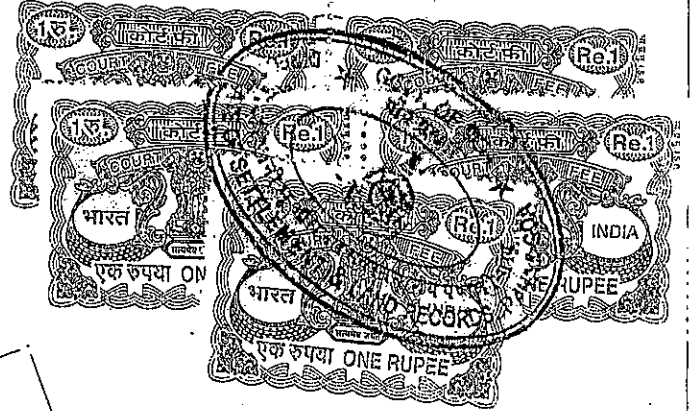

GOVERNMENT OF GOA
Directorate of Settlement and Land Records

PANAJI - GOA

Inward No: 10711

Plan Showing plots situated at:
Village : QUELOSSIM
Taluka : MORMUGAO
Survey No./Subdivision No. : 122/ 1-A
Scale : 1 :1000

Amlinaya
Inspector of Survey &
Land Records
Panaji-Goa

SURVEY No. 122

1

S.V. Narvekar

Generated By : Swetal V. Narvekar (F.S)

On : 31-08-2018

D. Tamoskar
31/08/2018

Compared By: Dilip Tamoskar (D'Man Gr.I)