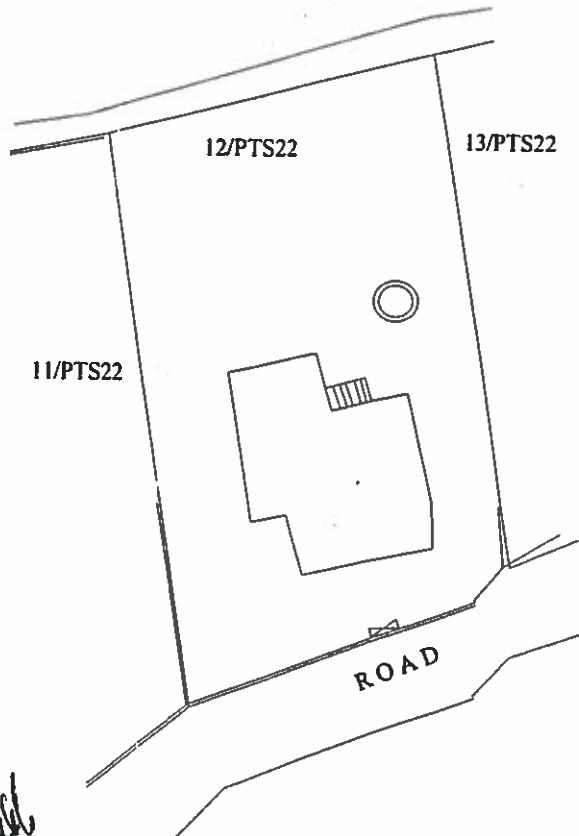

Generated By: J. SHAIKH
On : 31-10-2020

Compared By: K.B Gauda