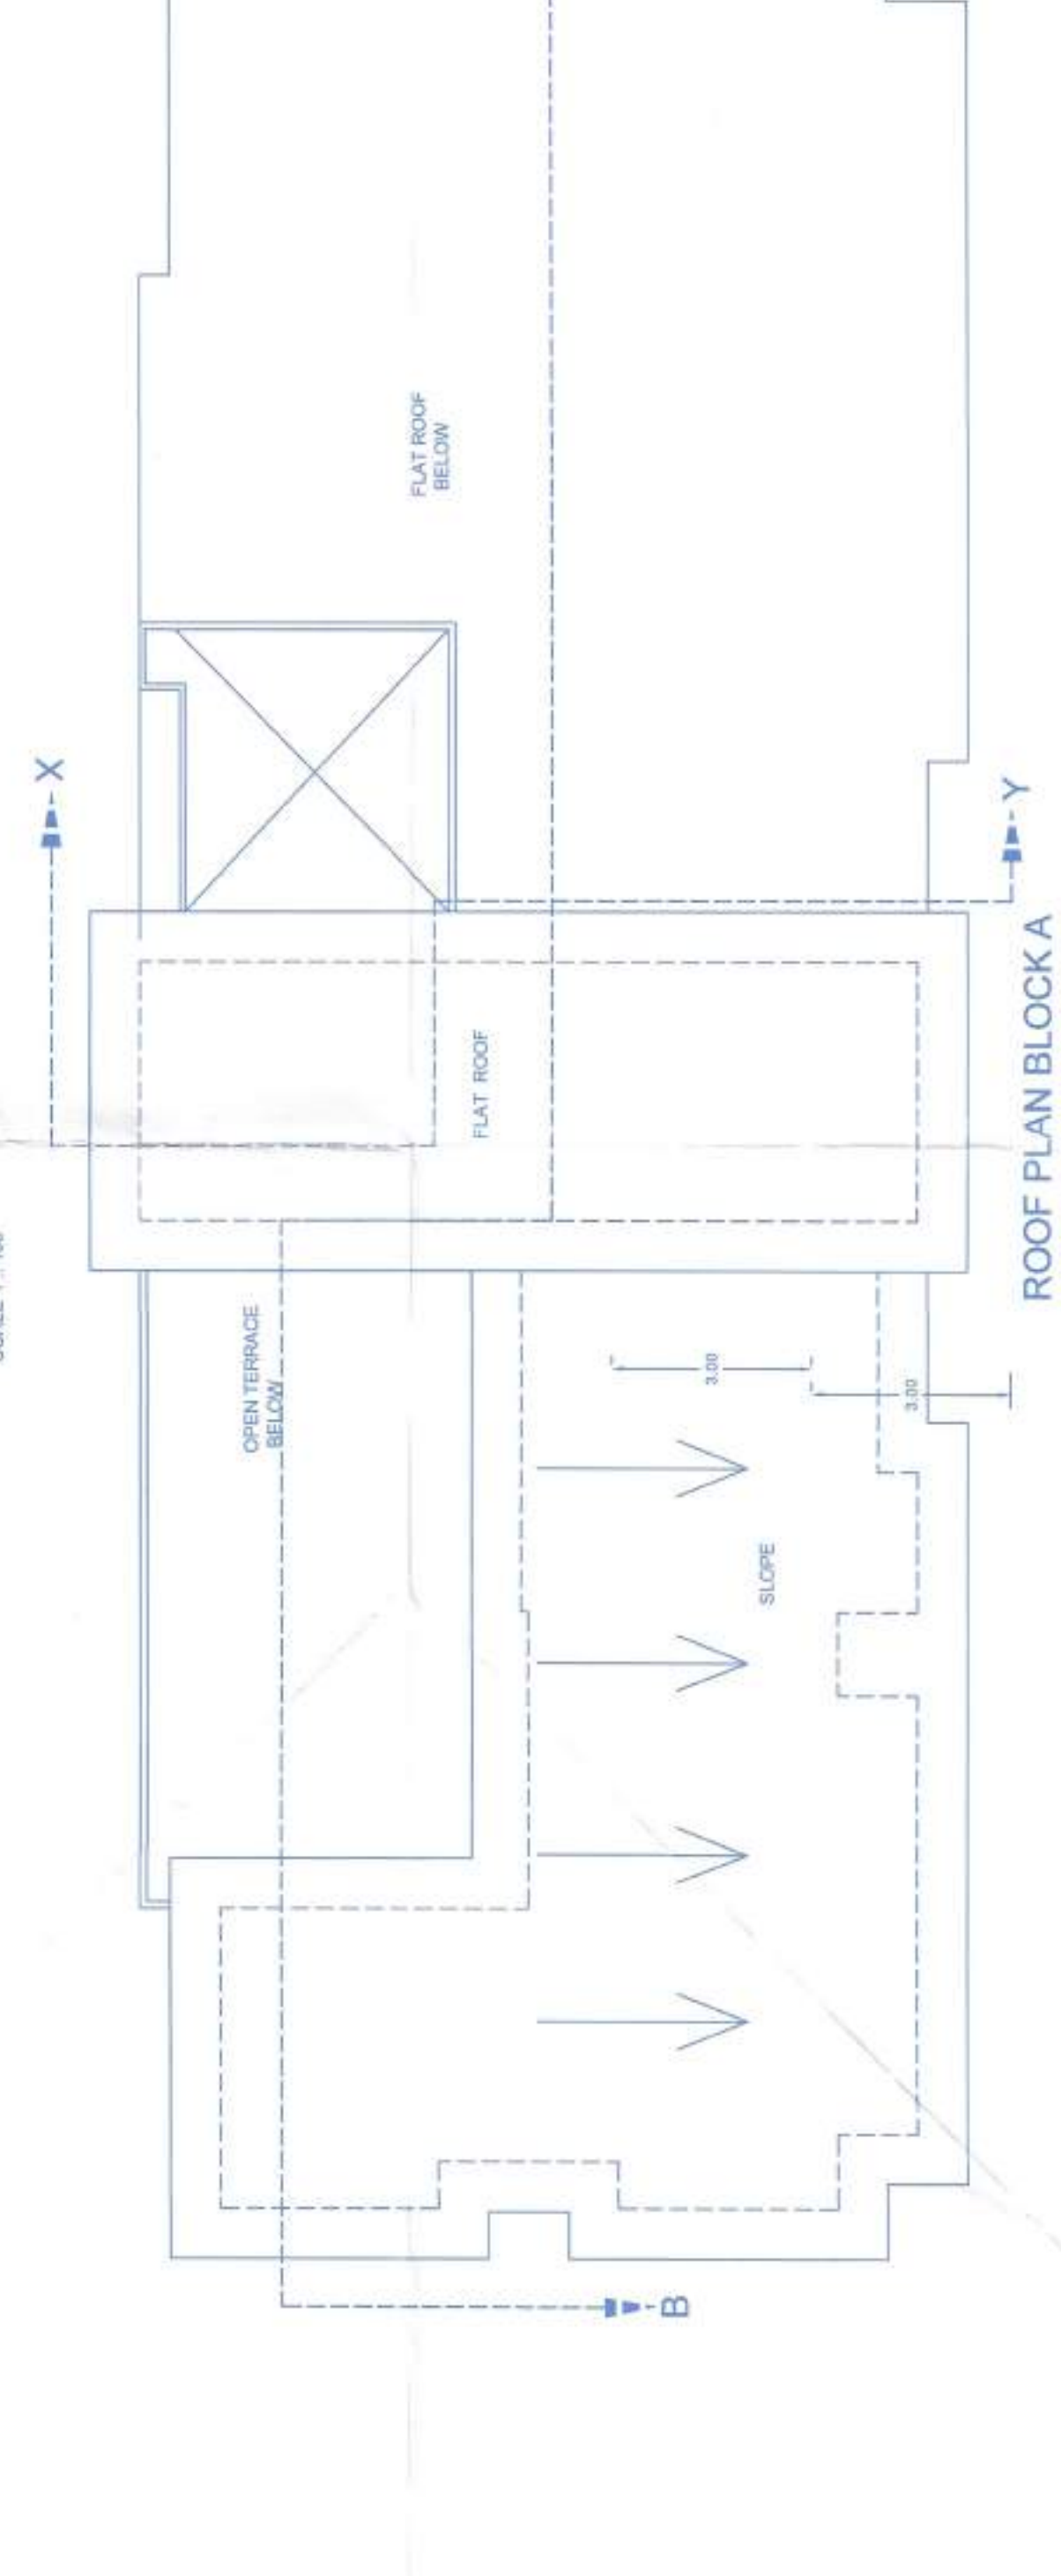

PROPOSED FIFTH FLOOR PLAN BLOCK A (3BHK 1unit)
SCALE 1:100

ROOF PLAN BLOCK A
SCALE 1:100