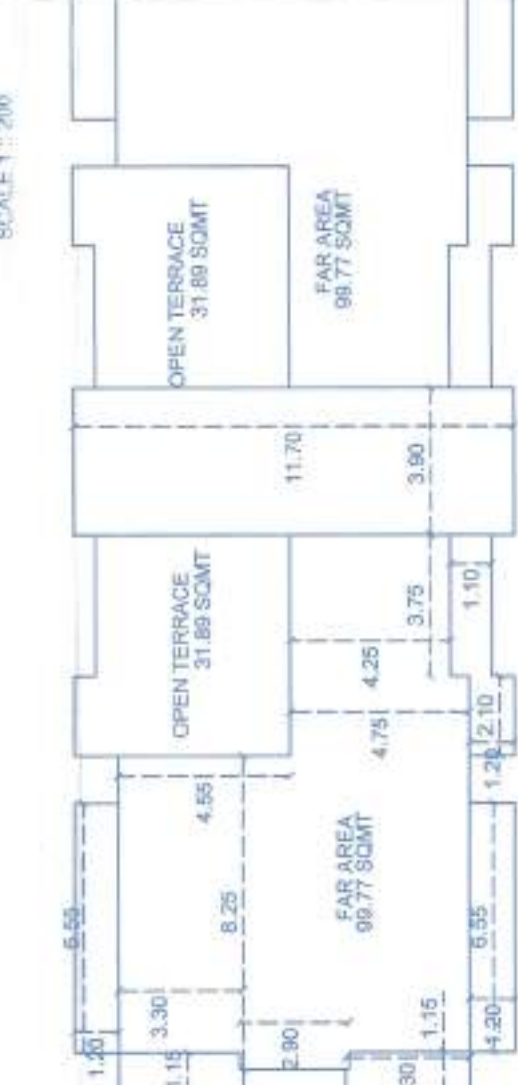

SECTION A - X (BLOCK A)
SCALE 1:100

FRONT POOL SIDE ELEVATION (BLOCK A)
SCALE 1:100

AREA CALCULATION
SCALE 1:100

REVISED FORTH FLOOR (BLOCK A)
TOTAL BUILT UP AREA : 362.80 SQM
STAIRCASE / LIFT : 45.83 SQM
BALCONY : 83.79 SQM
OPEN TERRACE : 189.54 SQM

PROPOSED FIFTH FLOOR (BLOCK A)
TOTAL BUILT UP AREA : 473.83 SQM
STAIRCASE / LIFT : 44.27 SQM
BALCONY : 26.81 SQM
OPEN TERRACE : 79.98 SQM