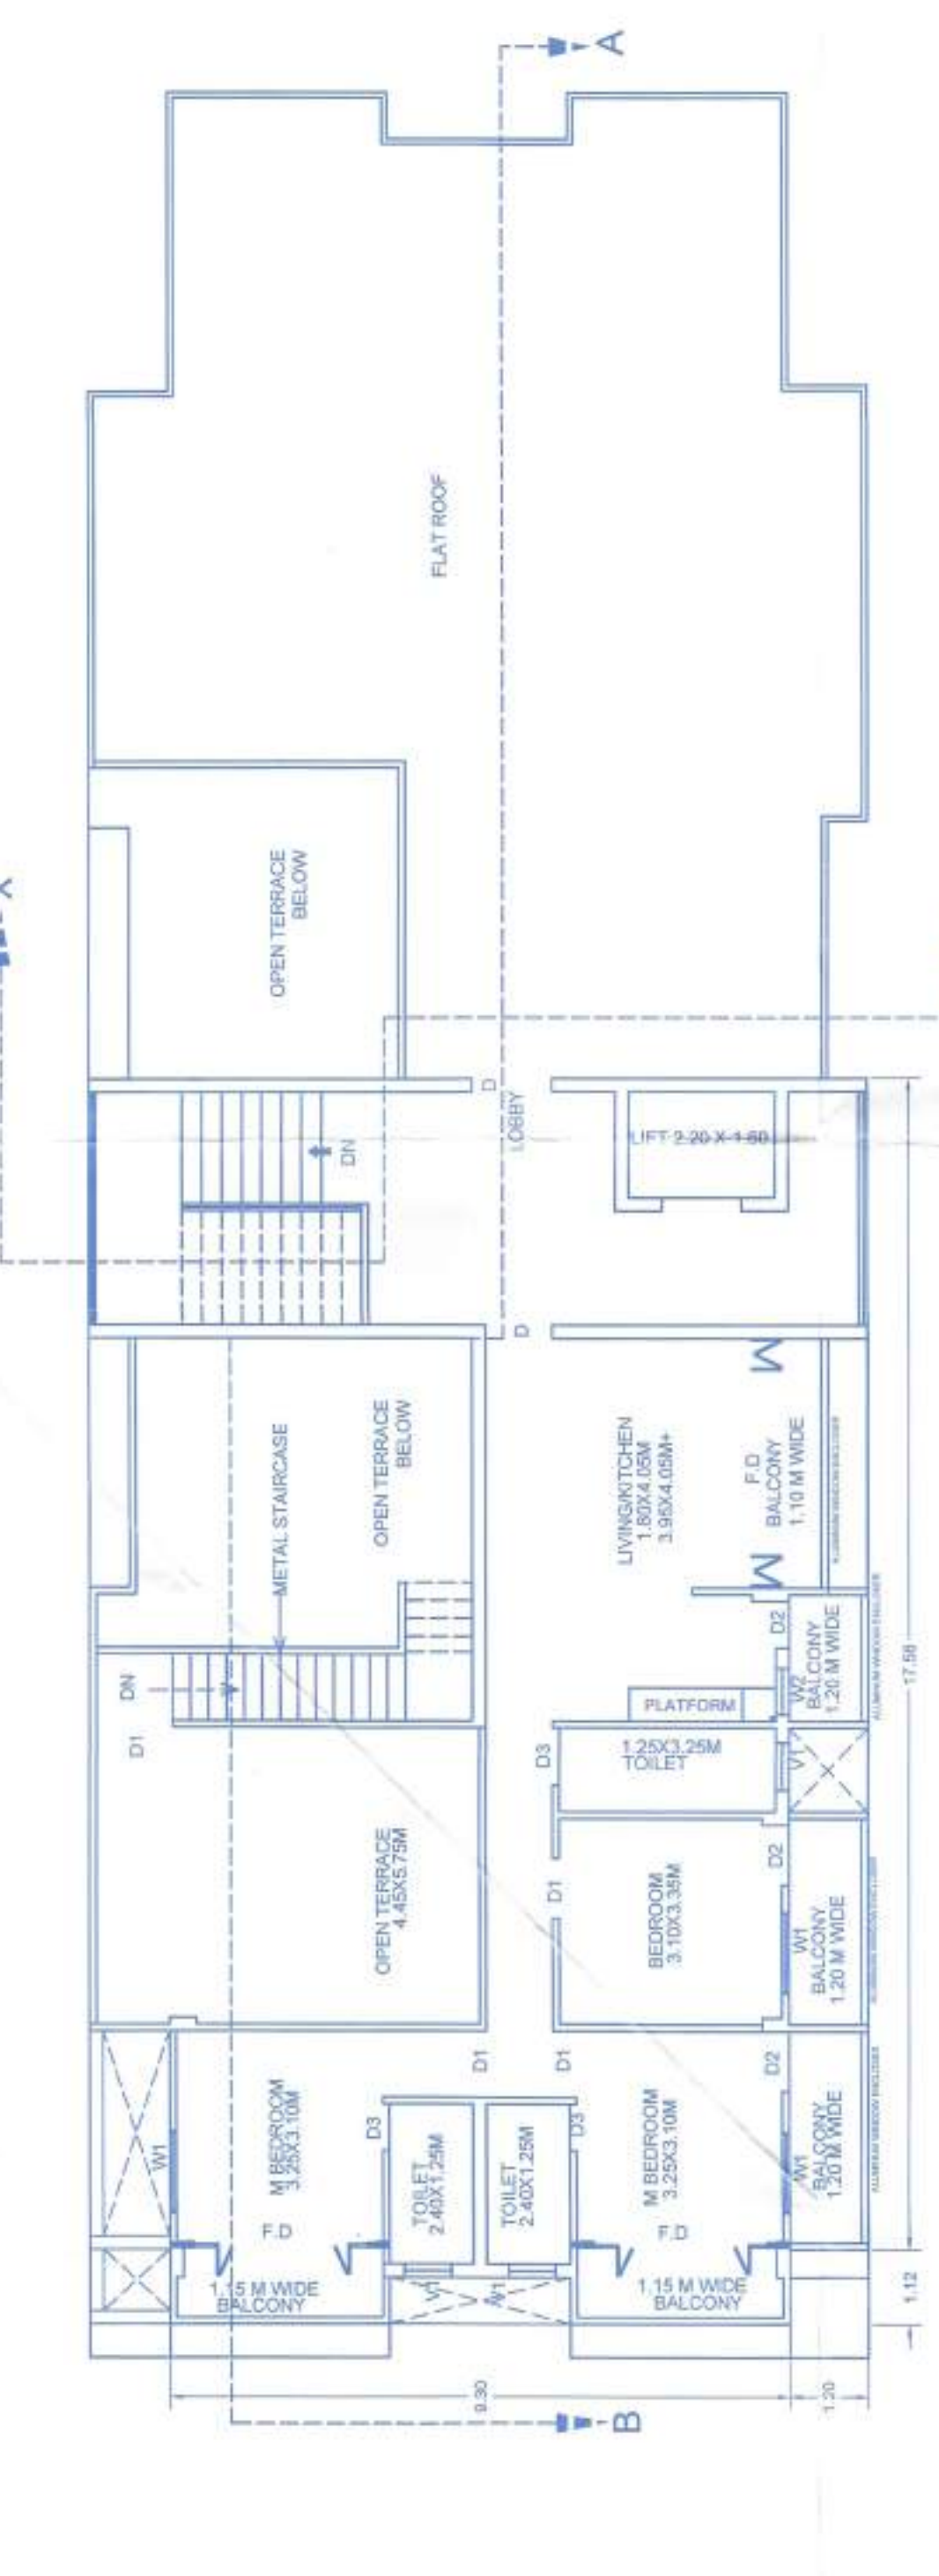

EXISTING FORTH FLOOR PLAN BLOCK A (REVISED) (4 BHK 2 UNITS)
SCALE 1:100

PROPOSED FIFTH FLOOR PLAN BLOCK A (3BHK 1unit)
SCALE 1:100