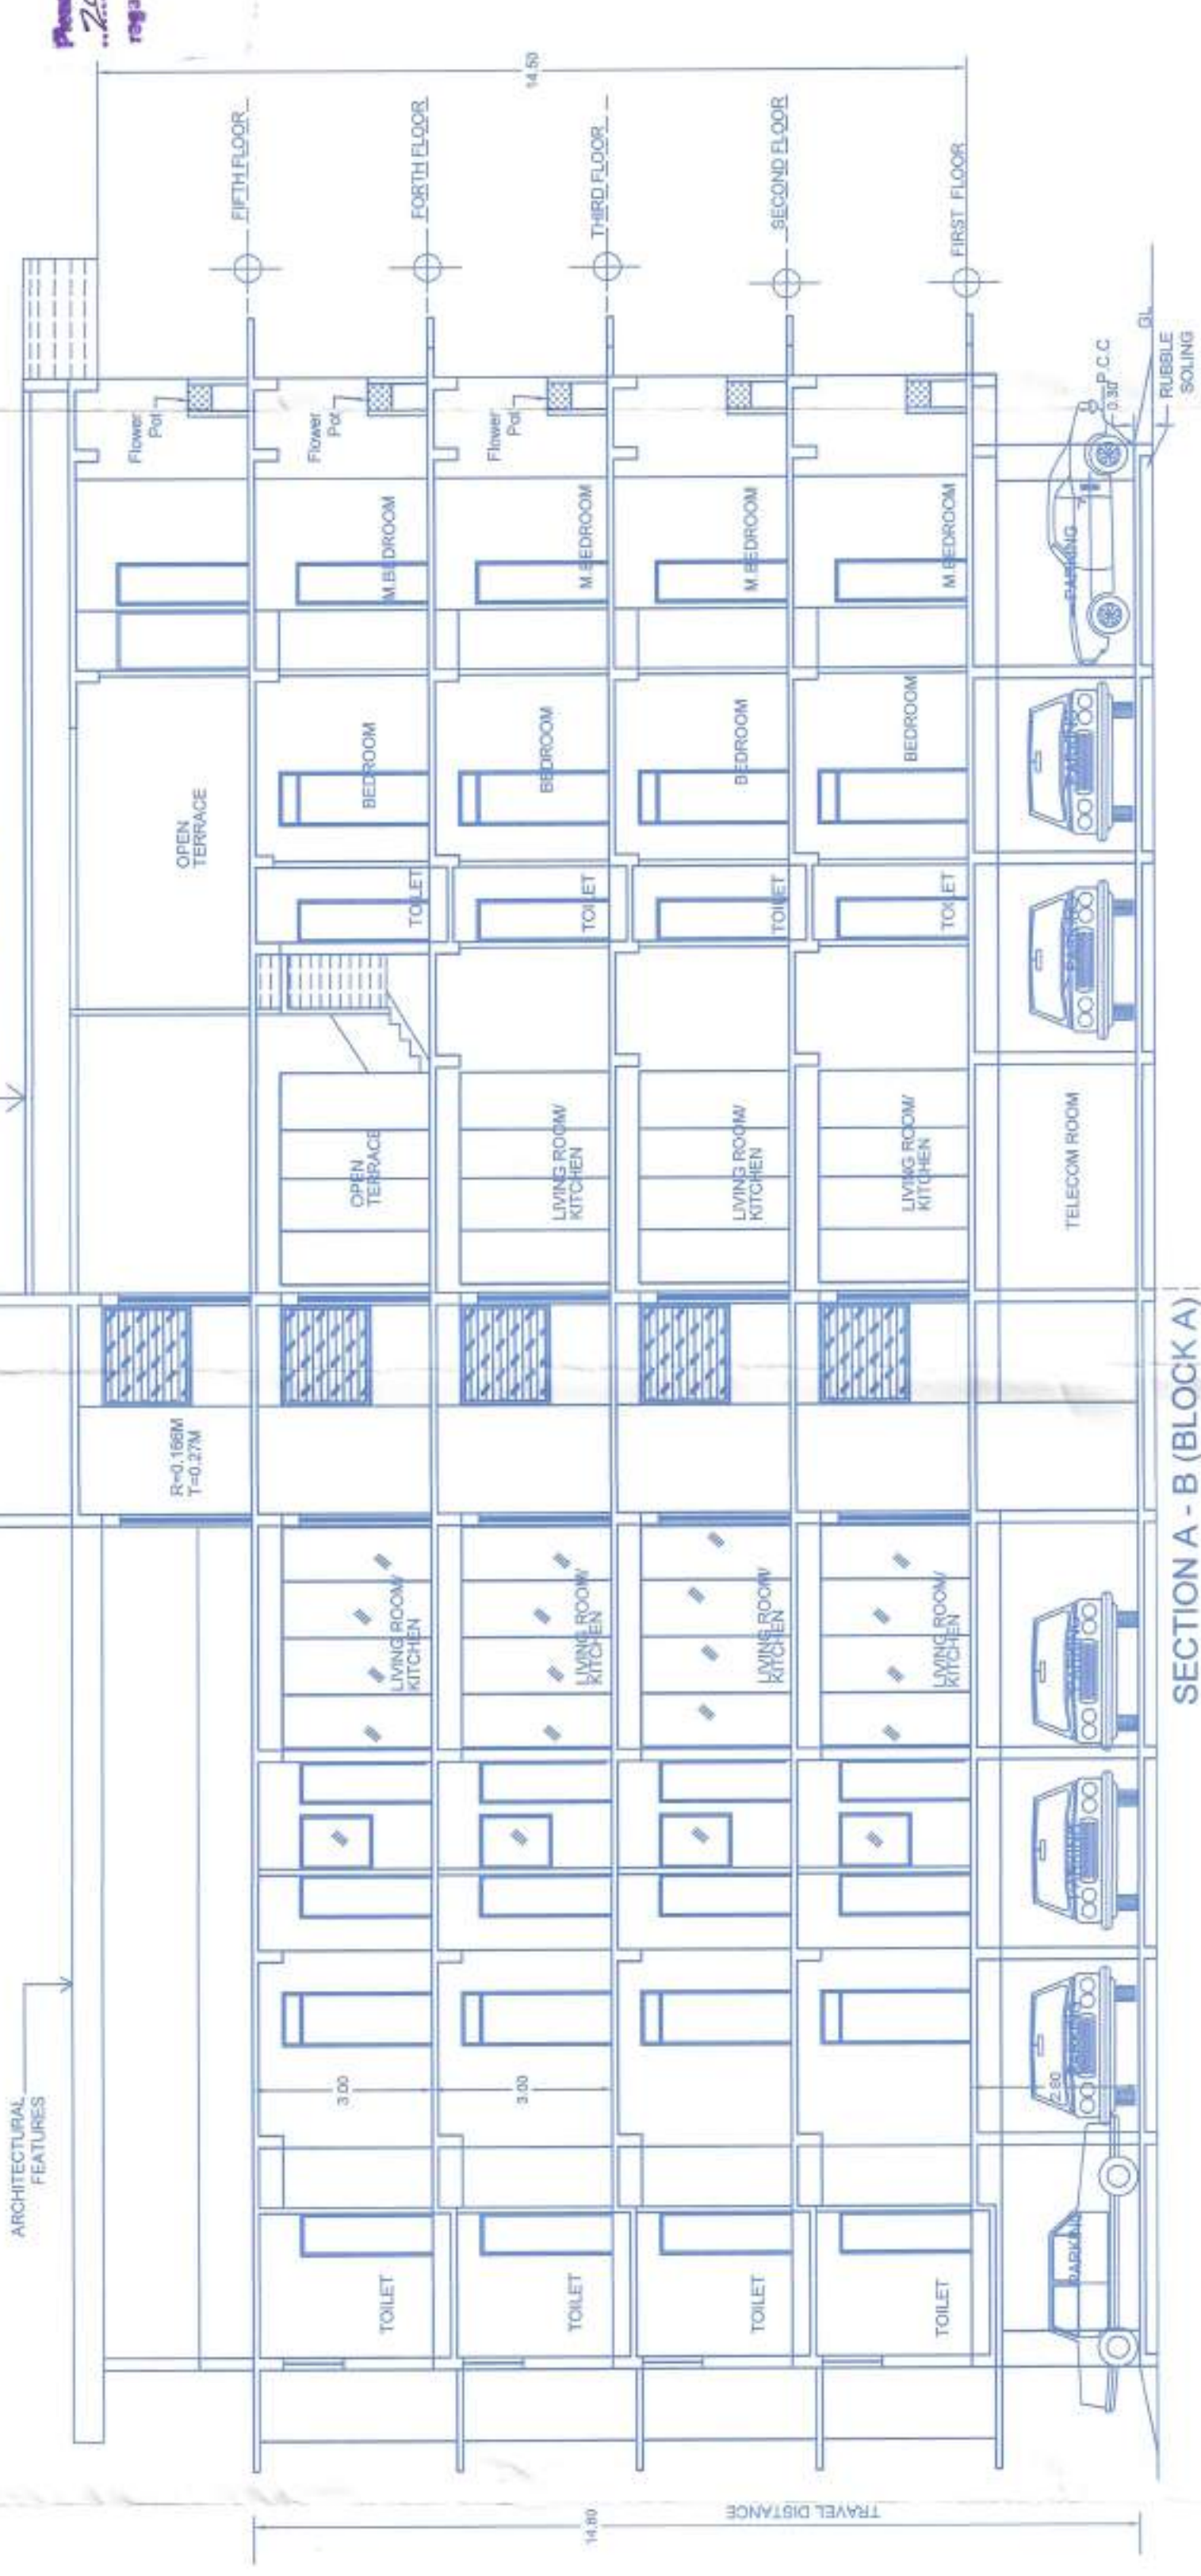

SECTION A - B (BLOCK A)
SCALE 1:100