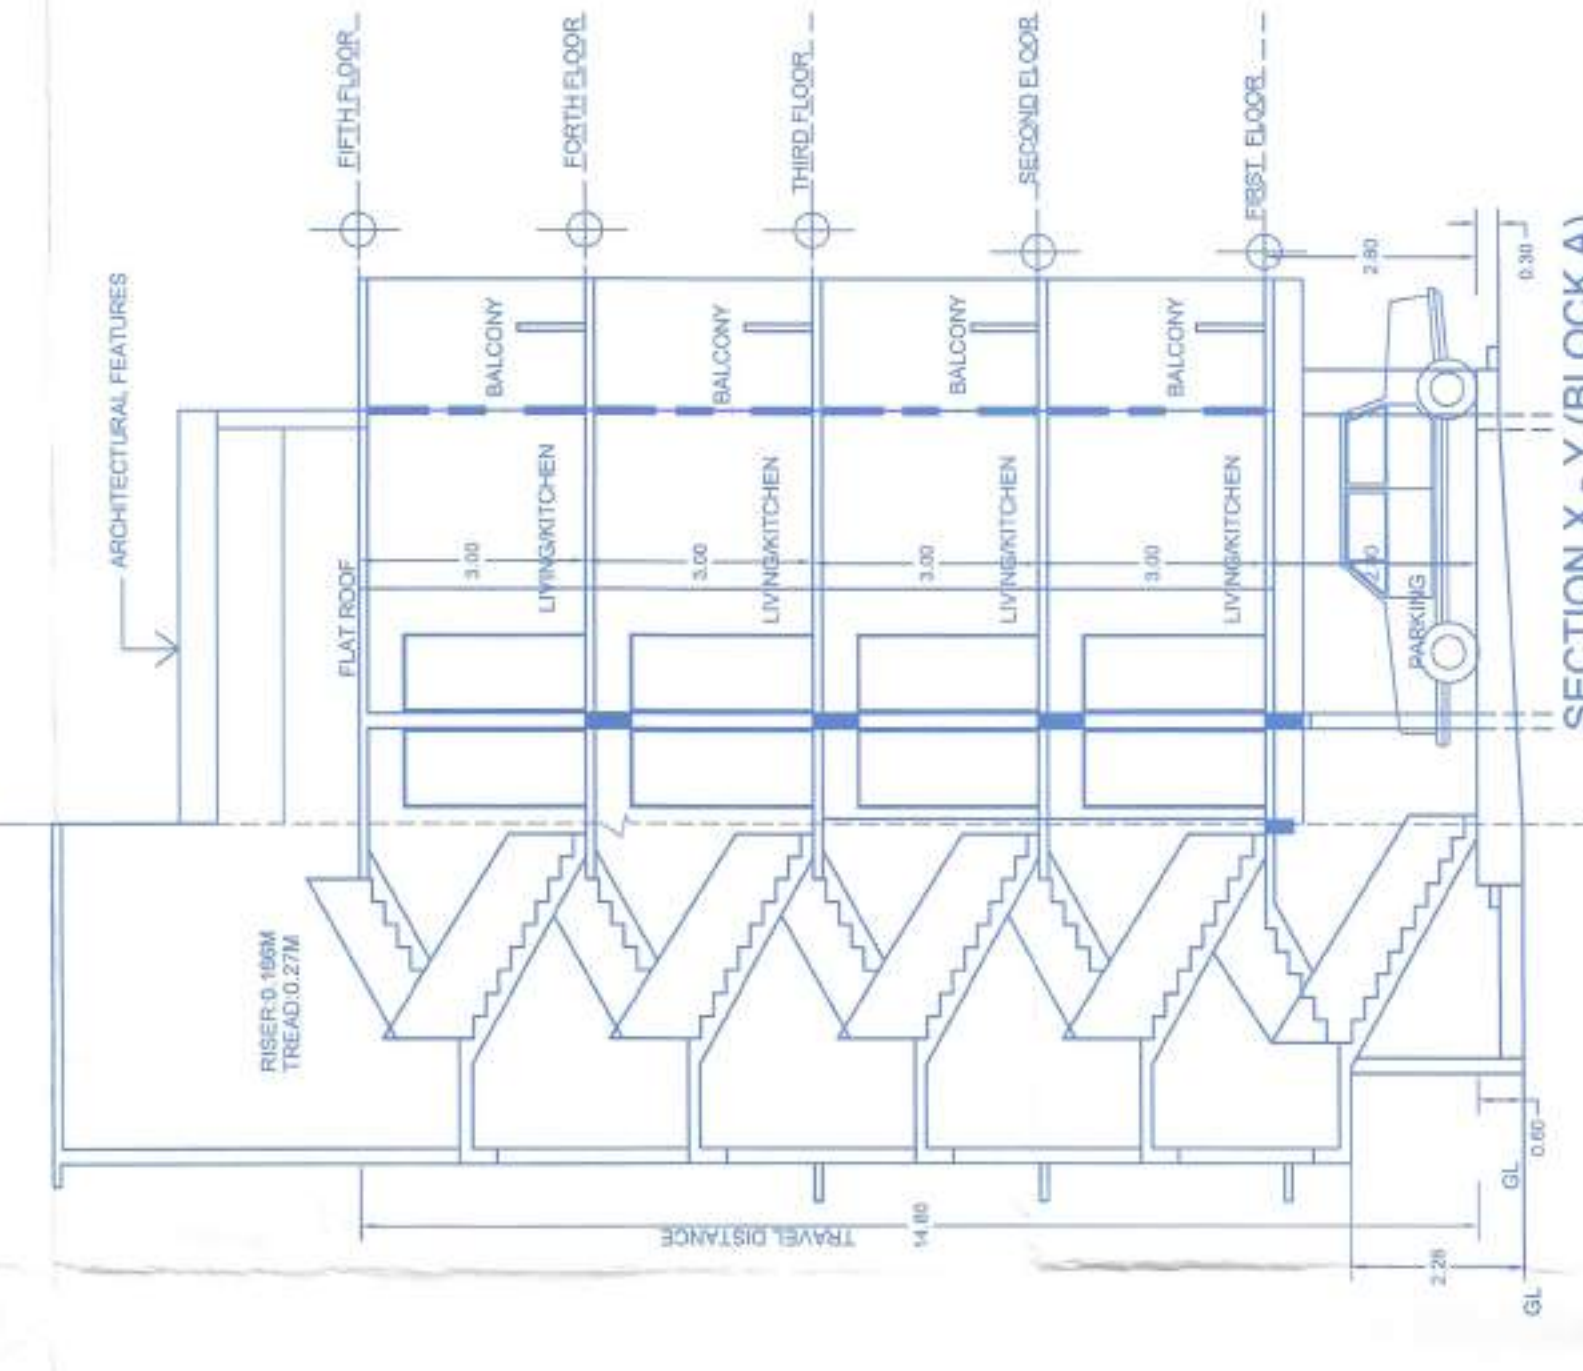

SECTION A - X (BLOCK A)
SCALE 1:100

FRONT POOL SIDE ELEVATION (BLOCK A)
SCALE 1:100

SECTION X - Y (BLOCK A)
SCALE 1:100

TYPE	WIDTH	HT.	TYPE	WIDTH	HT.
D	1.00	2.10	FD1	1.20	2.50
D1	0.80	2.10	WT	1.20	1.20
D2	0.80	2.10	V1	0.60	1.00
D3	0.70	2.10	W	2.00	1.20

NO OF UNITS (BLOCK A): 16 NOS
NO OF PARKING PROVIDED: 20 PARKING

Prepared by: *[Signature]*
Checked by: *[Signature]*
Date: 13/08/2023
Project: *[Project Name]*

Passed and Approved
Subject to the condition that the
visiting construction licence no. 13/2023
and 18/08/2023 shall be valid
from 16/08/2023

[Signature]
MANNAT INFRA DEVELOPER AND CONTRACTORS

[Signature]
MANNAT INFRA DEVELOPER AND CONTRACTORS