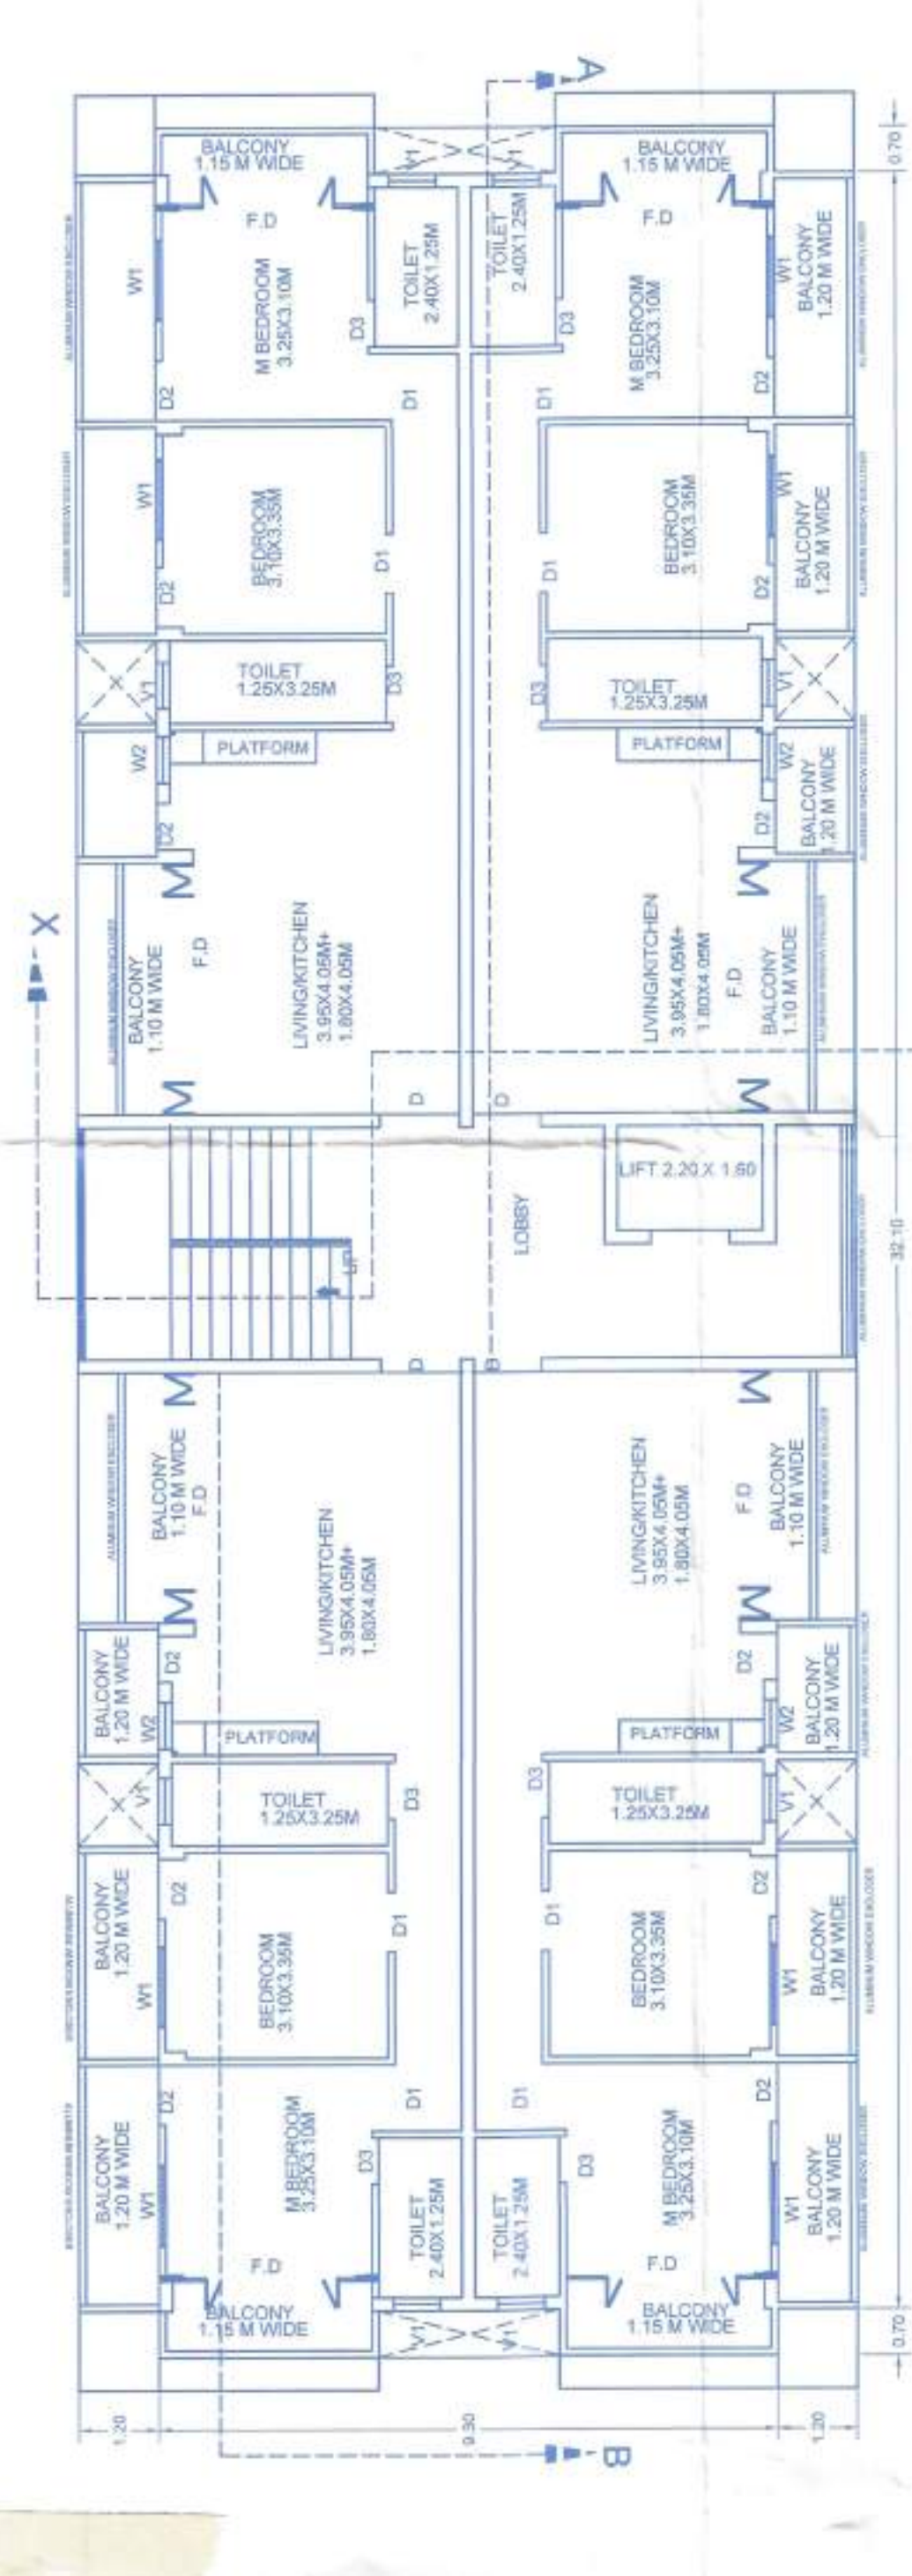

REVISED STILT FLOOR PLAN BLOCK A
SCALE 1:100

EXISTING FIRST SECOND AND THIRD FLOOR PLAN BLOCK A (2BHK 4 unit x 3floors = 12 nos unit)
SCALE 1:100