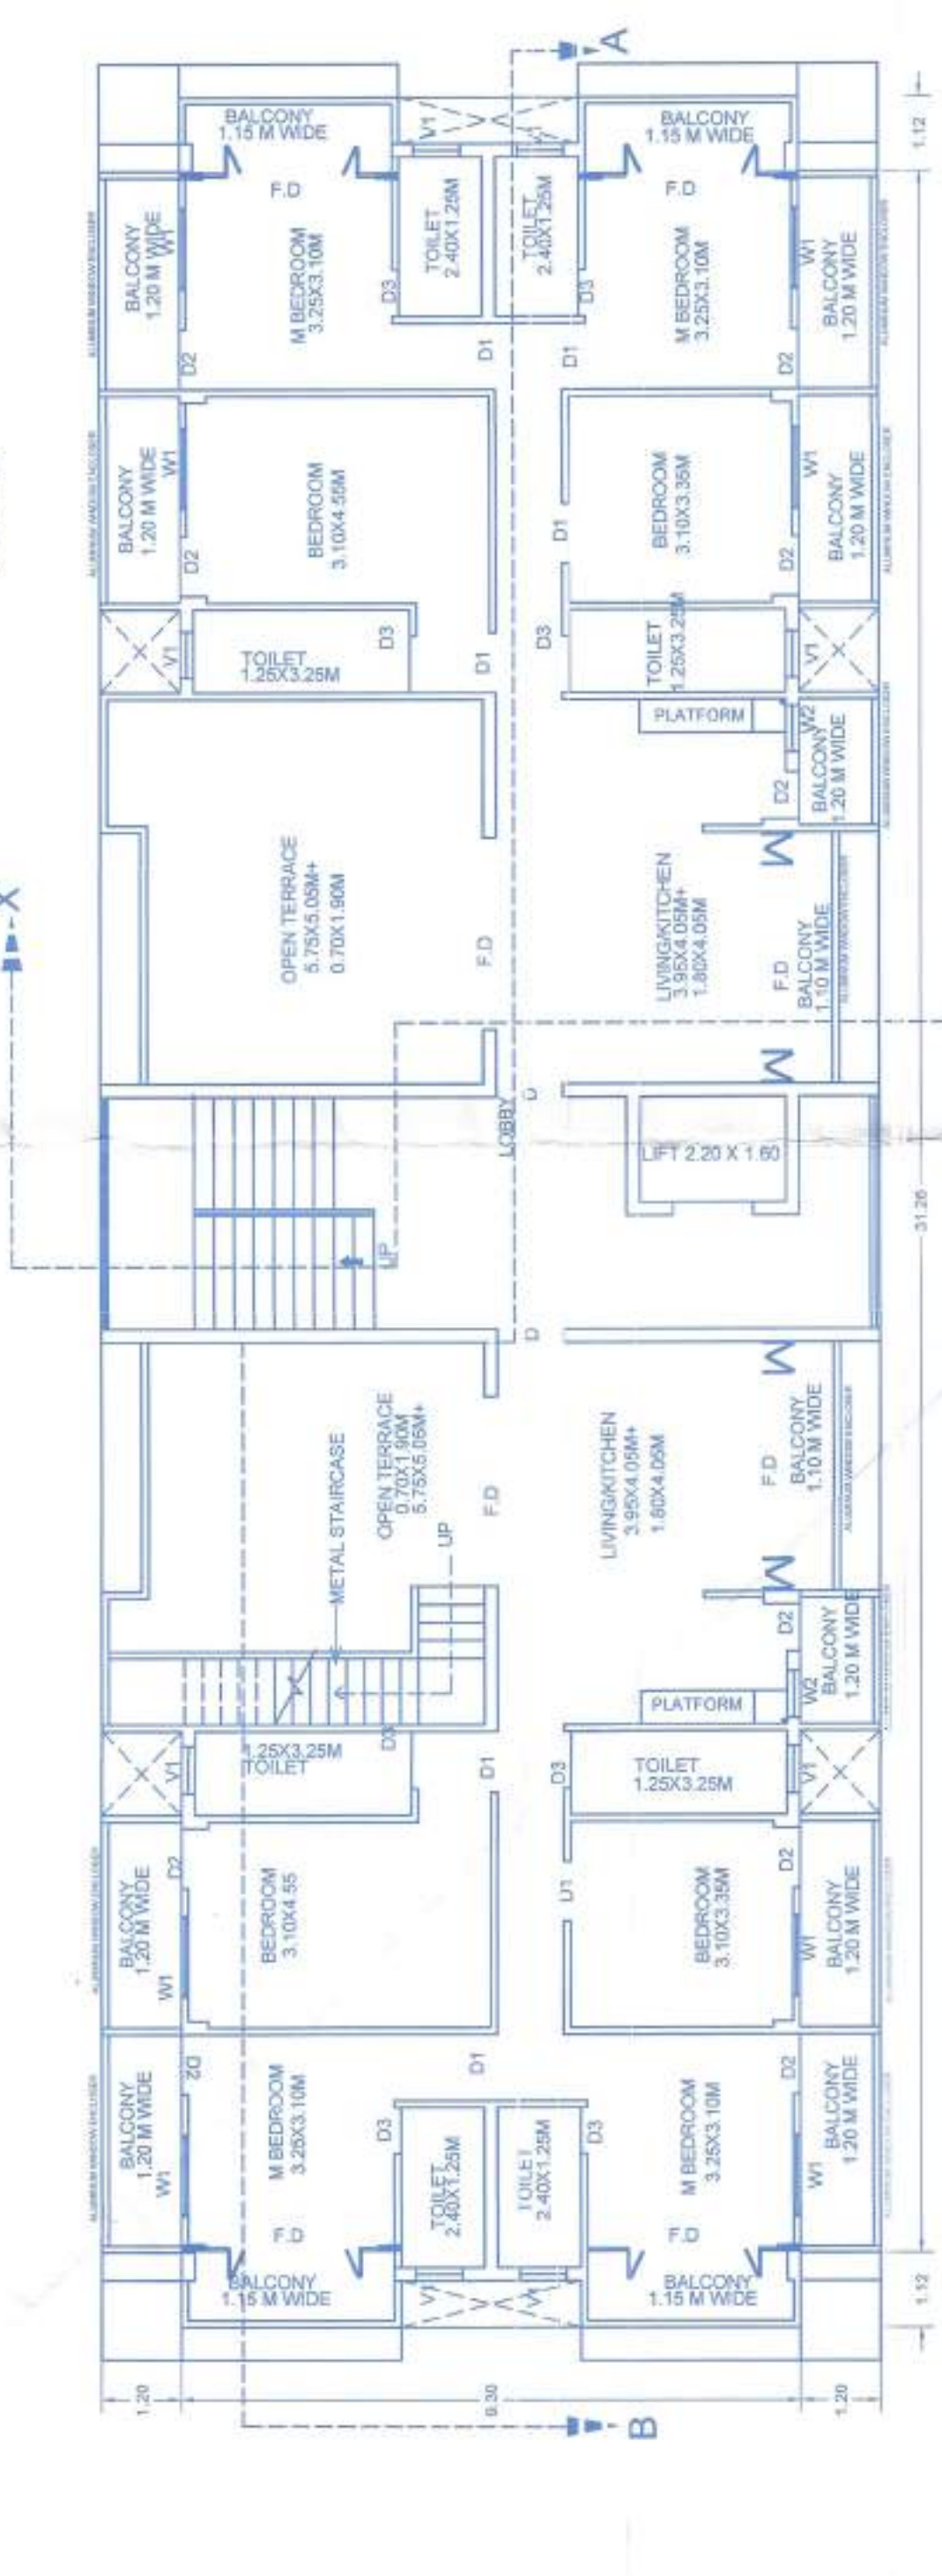

EXISTING FIRST SECOND AND THIRD FLOOR PLAN BLOCK A (2BHK 4 unit x 3floors = 12 nos unit)
SCALE 1:100

EXISTING FORTH FLOOR PLAN BLOCK A (REVISED) (4 BHK 2 UNITS)
SCALE 1:100