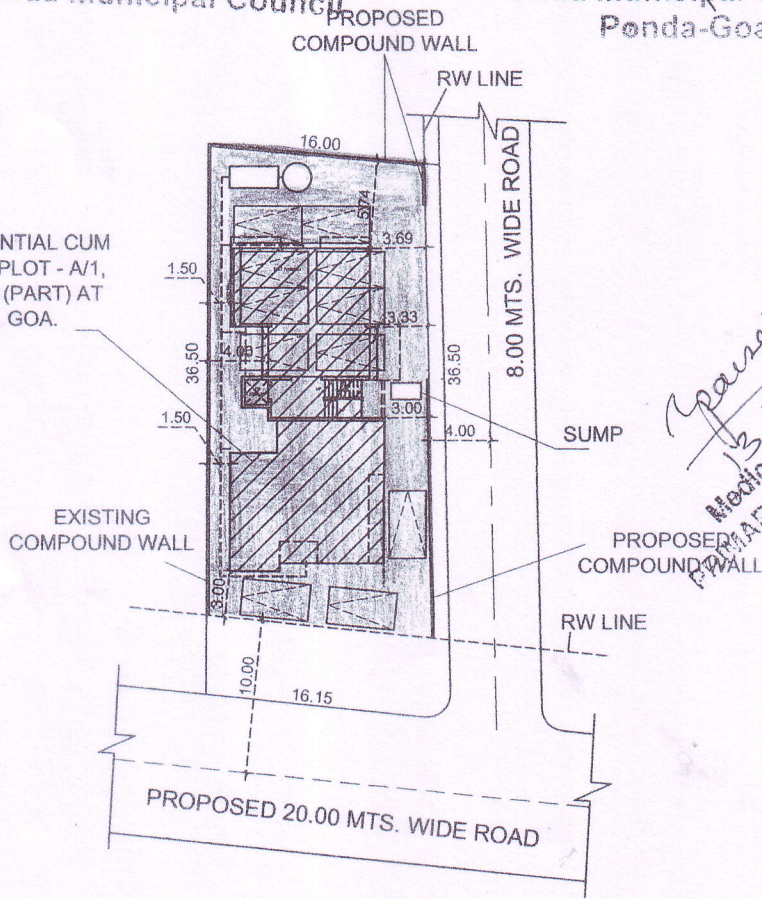

Chief Officer  
Ponda Municipal Council

Municipal Engineer  
Ponda Municipal Council  
Ponda-Goa

PROPOSED PLAN OF RESIDENTIAL CUM  
COMMERCIAL BUILDING ON PLOT - A/1,  
BEARING SURVEY No. 129 / 1(PART) AT  
CURTI, PONDA TALUKA, GOA.

SITE PLAN  
SCALE 1:500

*Transter*  
13.1.2020  
Medical Officer, IC  
PRIMARY HEALTH CENTRE  
PONDA-GO