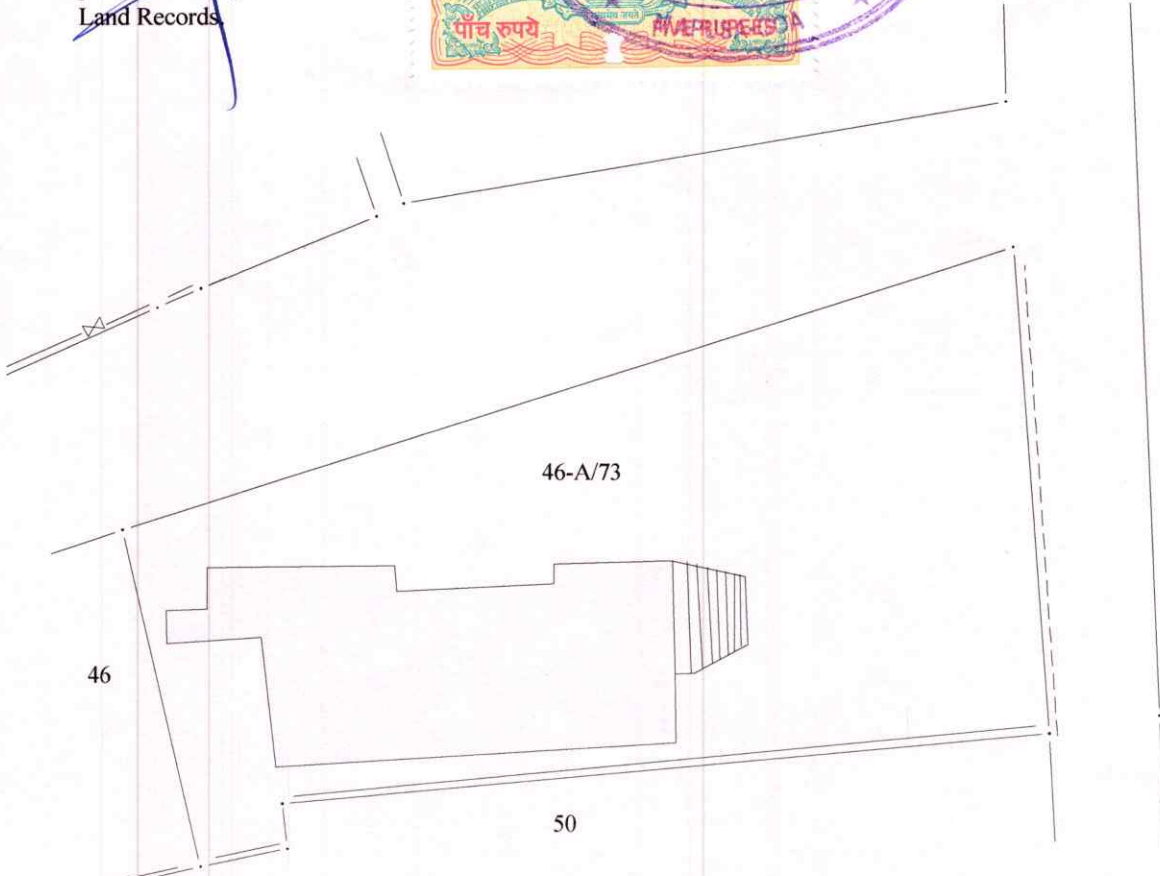

GOVERNMENT OF GOA
Directorate of Settlement and Land Records
Office of Inspector of Survey and Land Records
MAPUSA - GOA

Inward No: 6750

Plan Showing plots situated at

City : MAPUSA

Taluka : BARDEZ

P.T.Sheet No./ Chalta No. : 73/ 46-A

Scale :1:500

~~(Rajesh R. Pai Kuchelkar)~~
Inspector of Survey &
Land Records

Generated By : Pratap Moulekar (D'Man Gr. II)

On : 27-10-2020

Compared By: