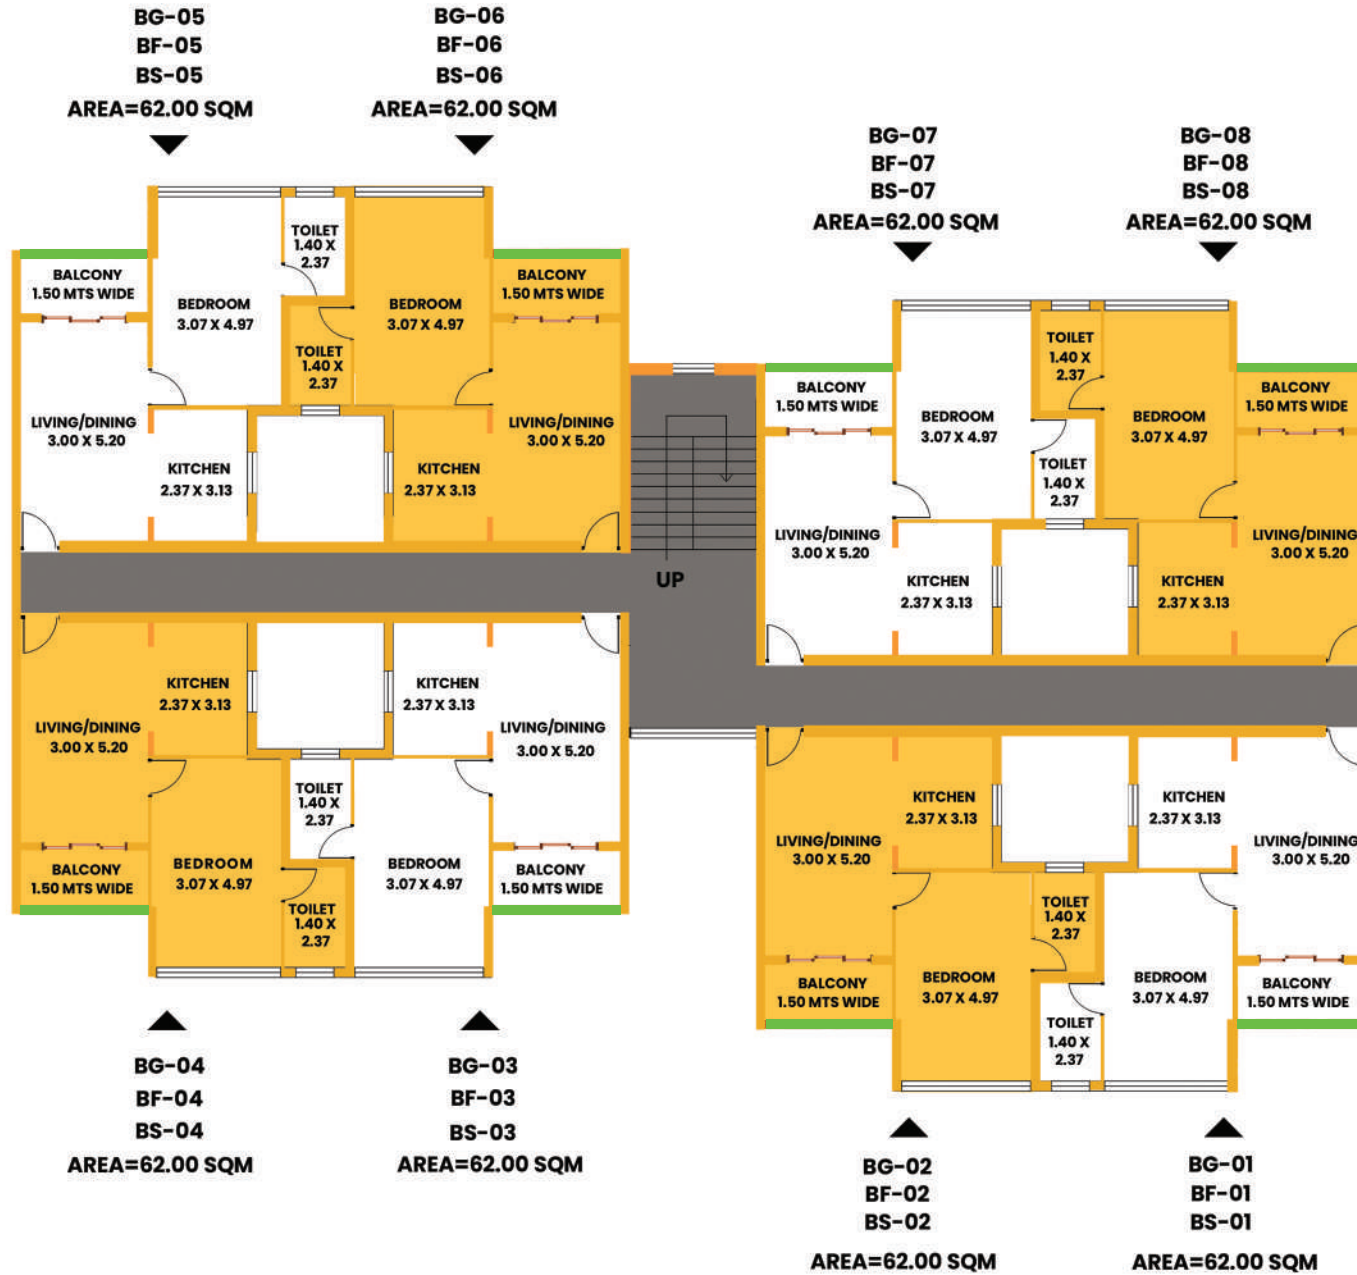

CASA DE FLORES BLOCK A FIRST AND SECOND FLOOR PLAN

CASA DE FLORES BLOCK B GROUND, FIRST AND SECOND FLOOR PLAN

CASA DE FLORES BLOCK C GROUND, FIRST AND SECOND FLOOR PLAN

Casa de Flores, Survey no. 193/4,
Sodovim, Verna, Salcete- Goa 403722