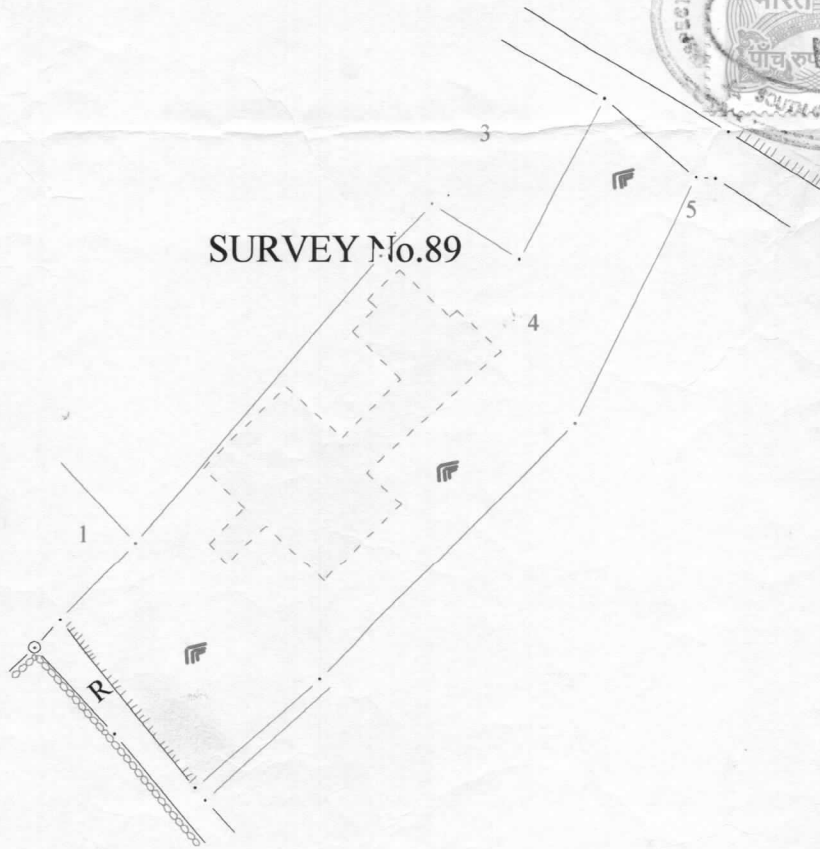

GOVERNMENT OF GOA
Directorate of Settlement and Land Records
Office of Inspector of Survey and Land Records
MARGAO-GOA

Inward No:348

Plan Showing plots situated at
Village : CAMURLIM
Taluka : SALCETE
Survey No./Subdivision No. : 89/ 4
Scale : 1:1000

(SAVIO C. SILVEIRA)
Inspector of Survey & Land Records
Margao Goa.

Generated By : RUCHITA MADKAIKAR
On : 30-01-2018

Compared By: K.B. GAUDE