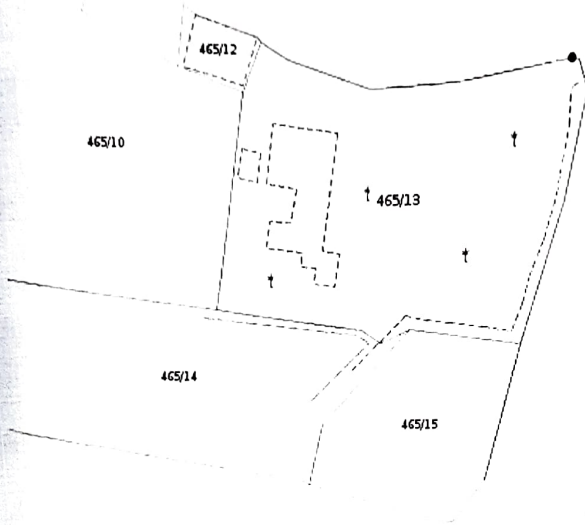

Government of Goa
Directorate of Settlement and Land records

Survey Plan
Salcete Taluka, Curtortim Village
Survey No.: 465 , Subdivision No.: 13

Scale 1:1000

Reference No.: REV192584815

L. Conjeiras

Nadeem

NOTE: PLAN TO BE PRINTED ON A4 SIZE