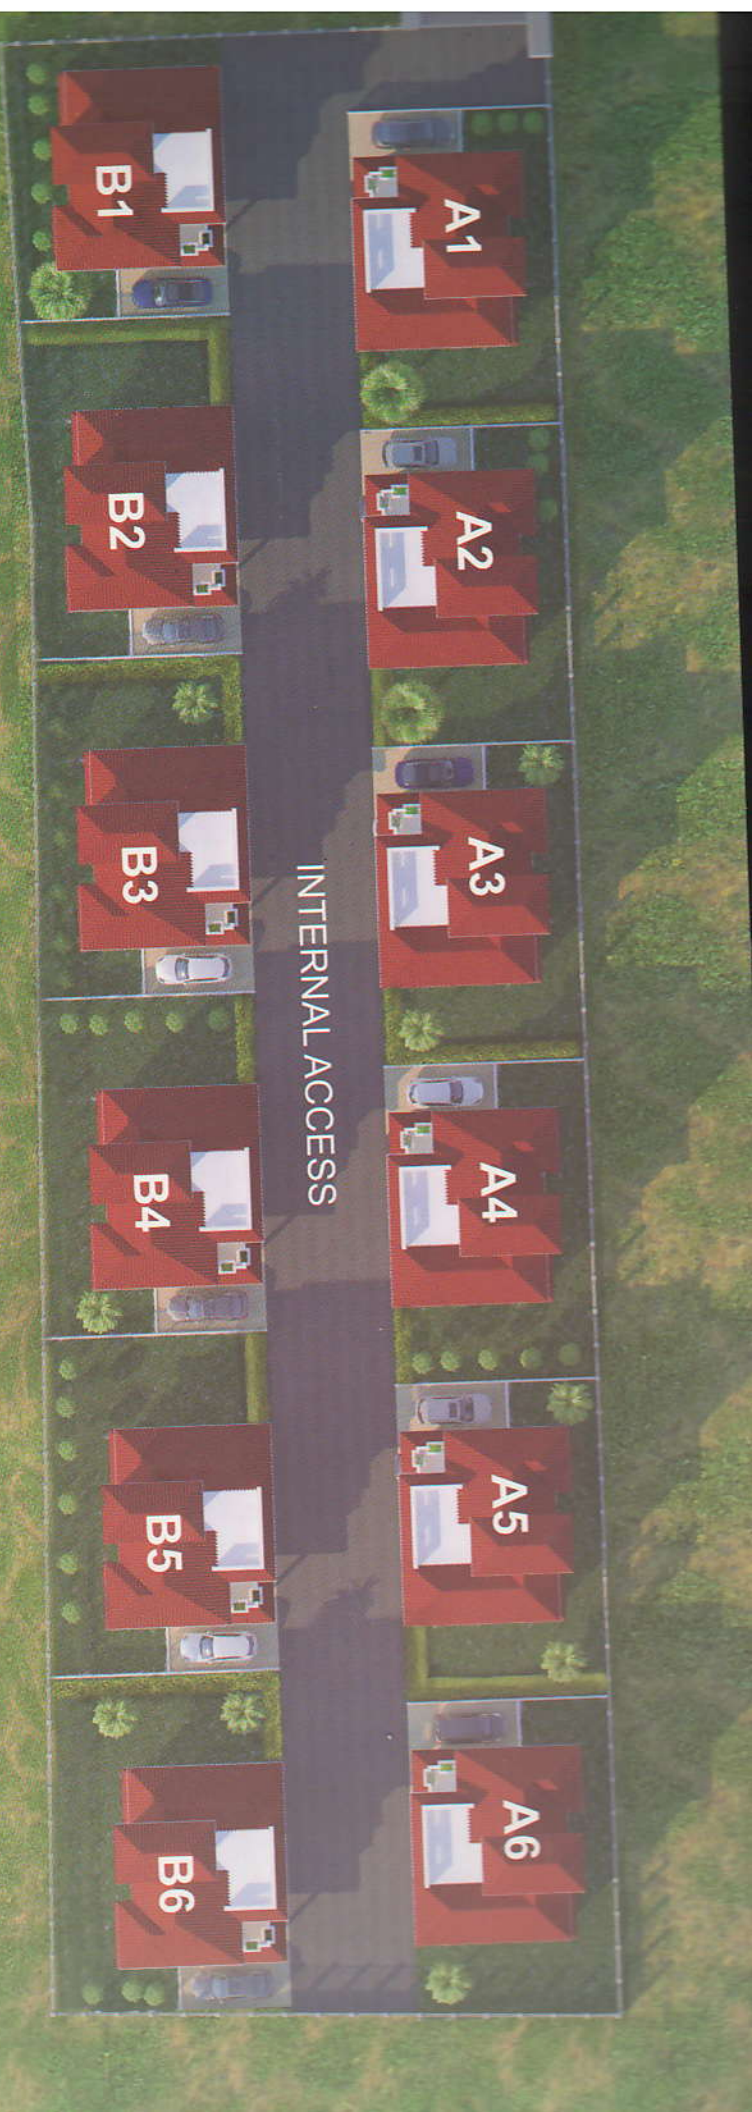

# Royal Symphony

*Project developed by*

**Royal Builders & Real Estate Developers**

## by Amenities

- || within 2 minutes
- || Ground within 3 minutes
- || Schools & Colleges within 5 minutes
- || within 7 minutes
- || within 7 minutes
- || Market within 9 minutes
- || Commercial Estate Area within 10 minutes
- || and Bike Showroom within 12 minutes

Ground Floor

First Floor