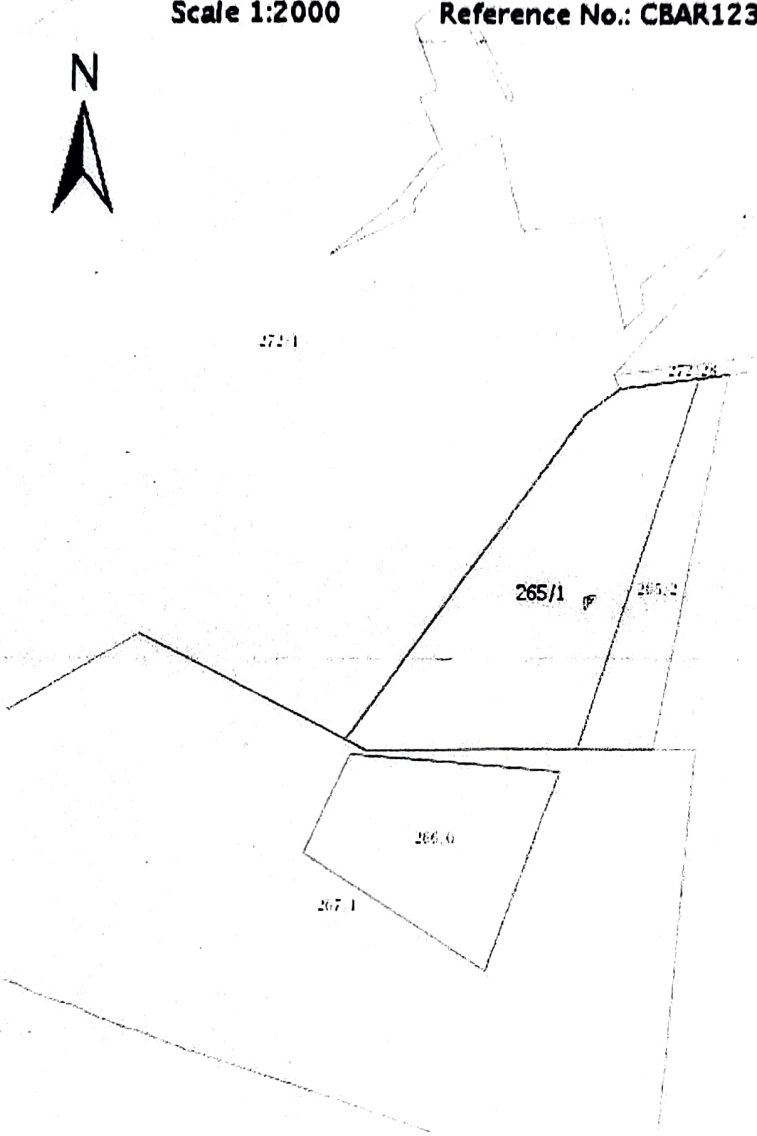

Government of Goa
Directorate of Settlement and Land Records

Survey Plan
Bardez Taluka, Colvale Village
Survey No.: 265 , Subdivision No.: 1

Scale 1:2000

Reference No.: CBAR123-18575-1201624

This record is computer generated on 31-07-2023 11:40:20. This record is valid without any signature as per Govt of Goa Notification No. 26/13/2016-RD/8639 dtd 24-Apr-2021. The latest copy of this record can be seen/verified for authenticity on the DSLR website <https://dslr.goa.gov.in/>.

NOTE: PLAN TO BE PRINTED ON A4 SIZE