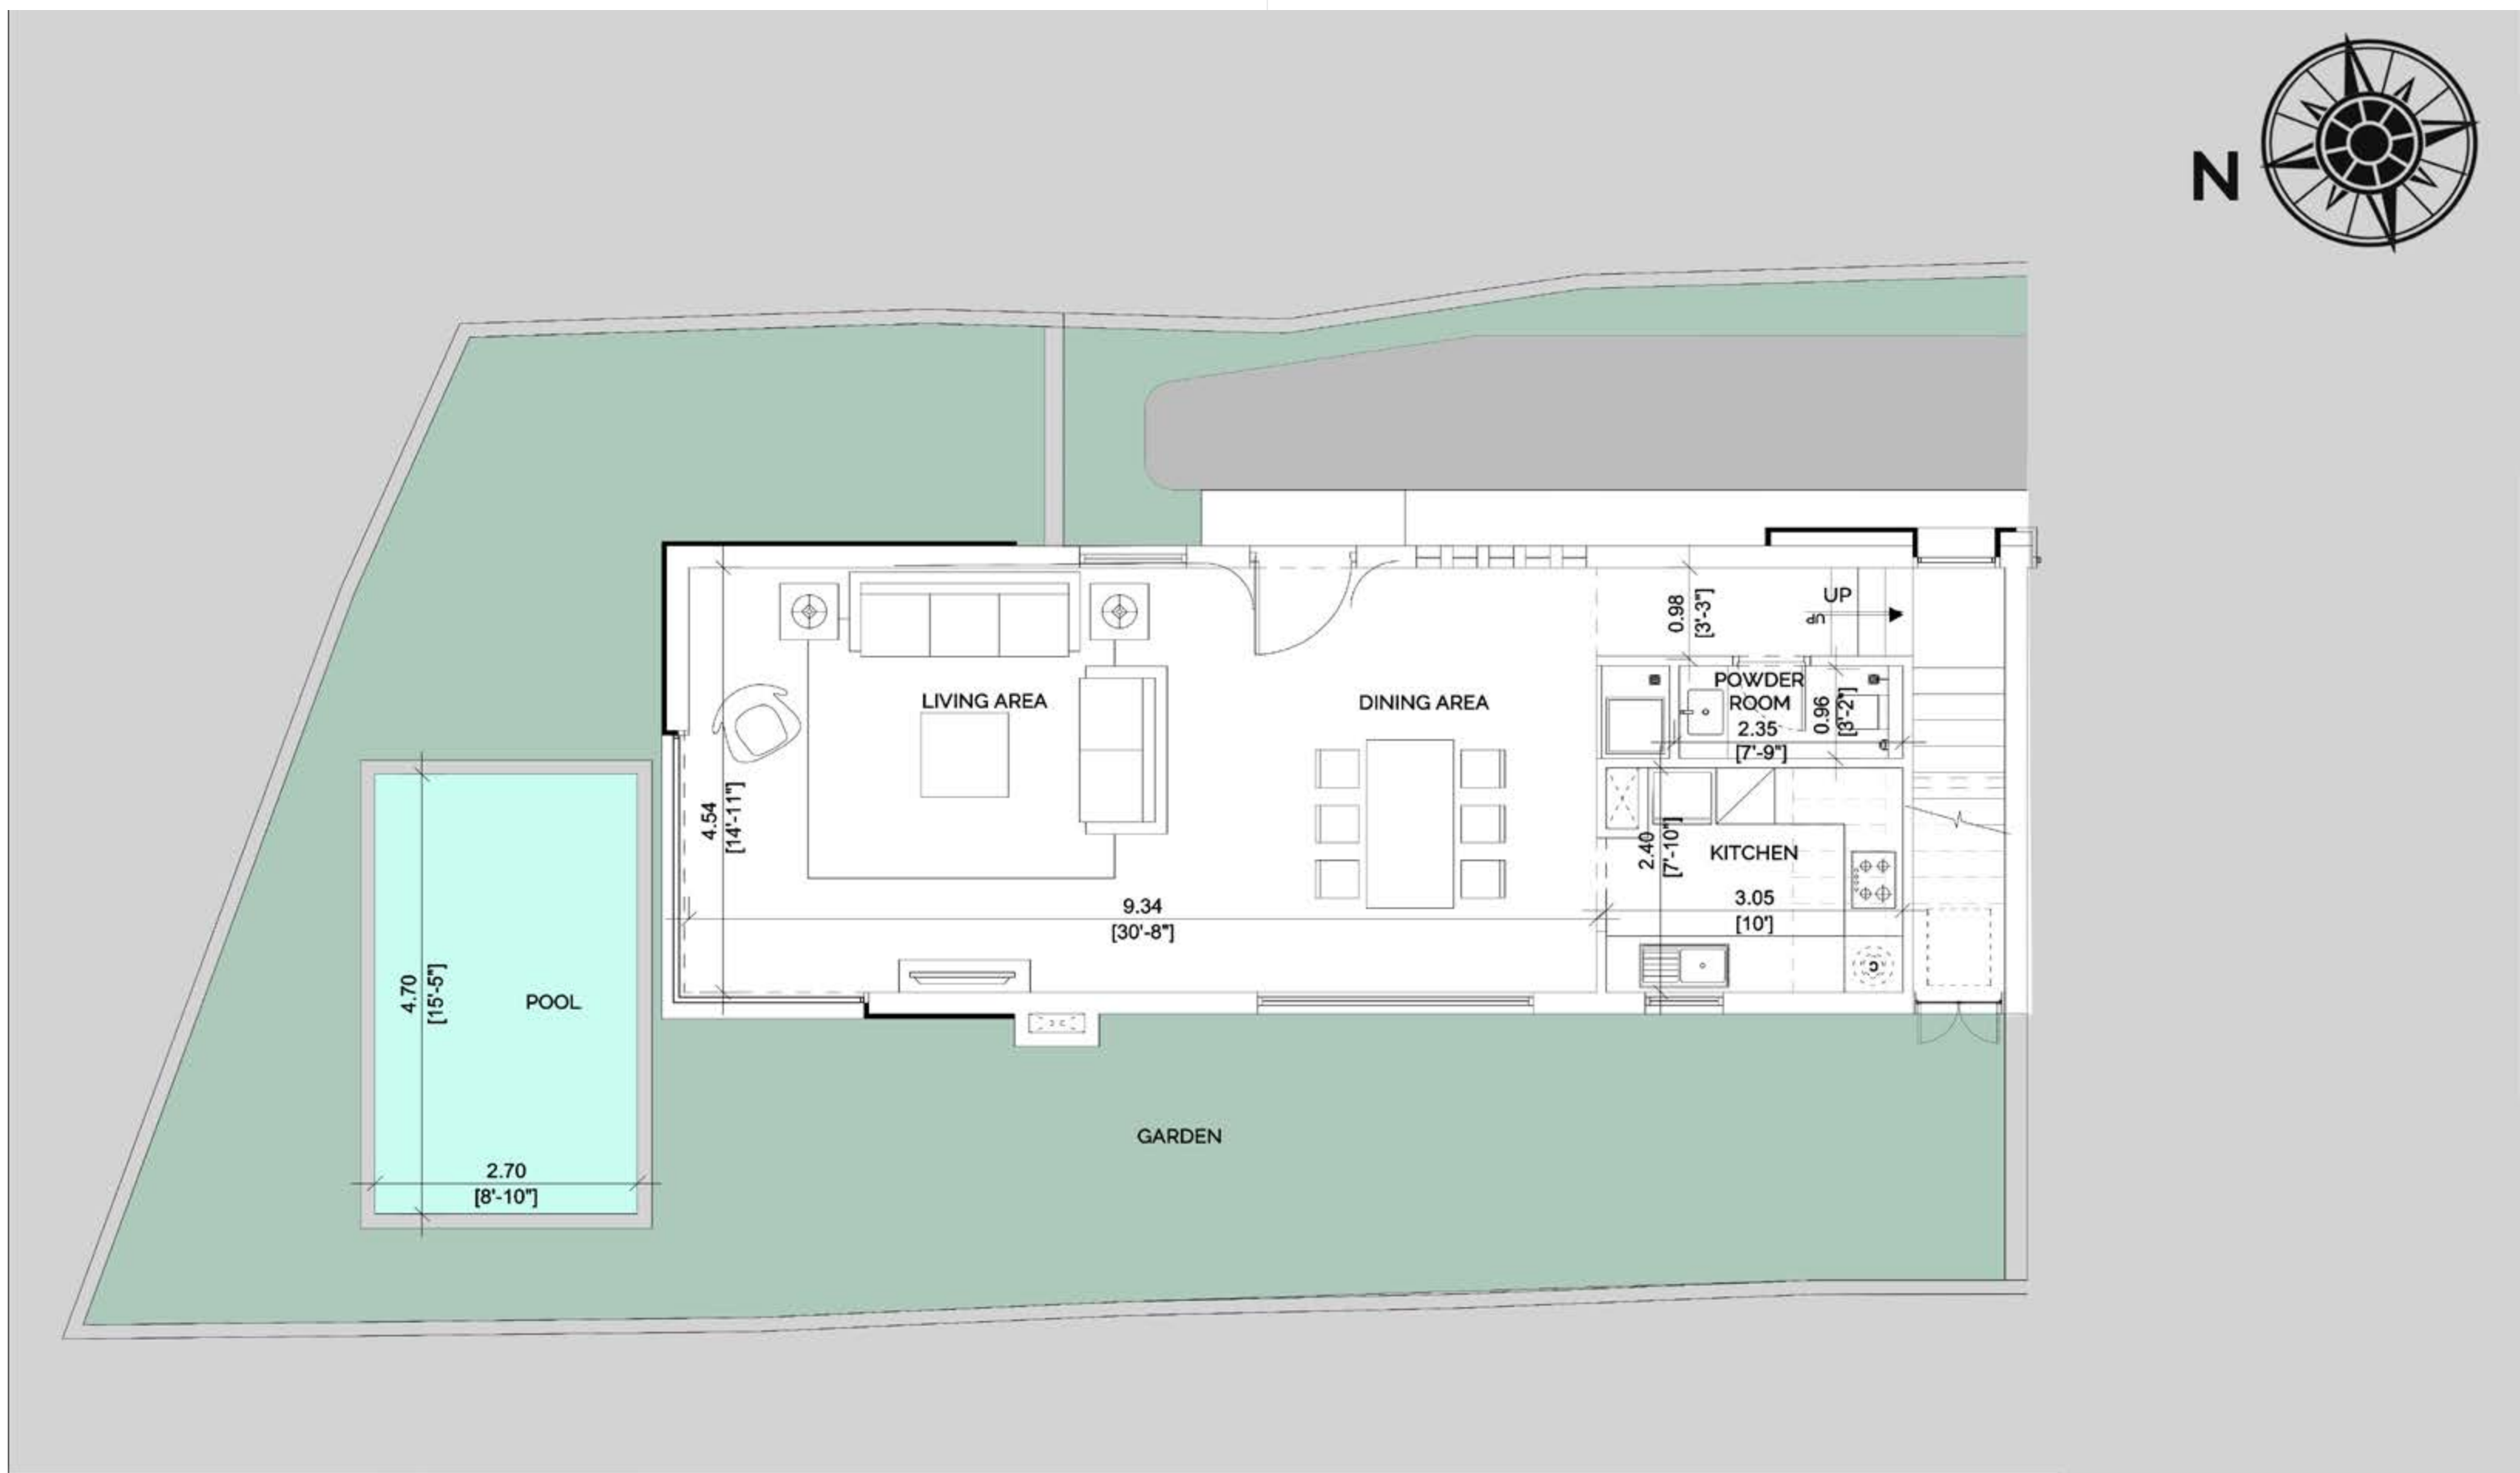

La Caleta A

LUXURY VILLAS

VIANAAR

SITEPLAN

FRONT VIEW

2BHK GROUND FLOOR

2BHK FIRST FLOOR

SNIPS SPA

WOK N ROLL

TAJ VILLAGE

TAJ FORT AGUADA

LPK WATER FRONT

THE SAFOLA

PETROL PUMP

MARKET

DELTIN SUITES