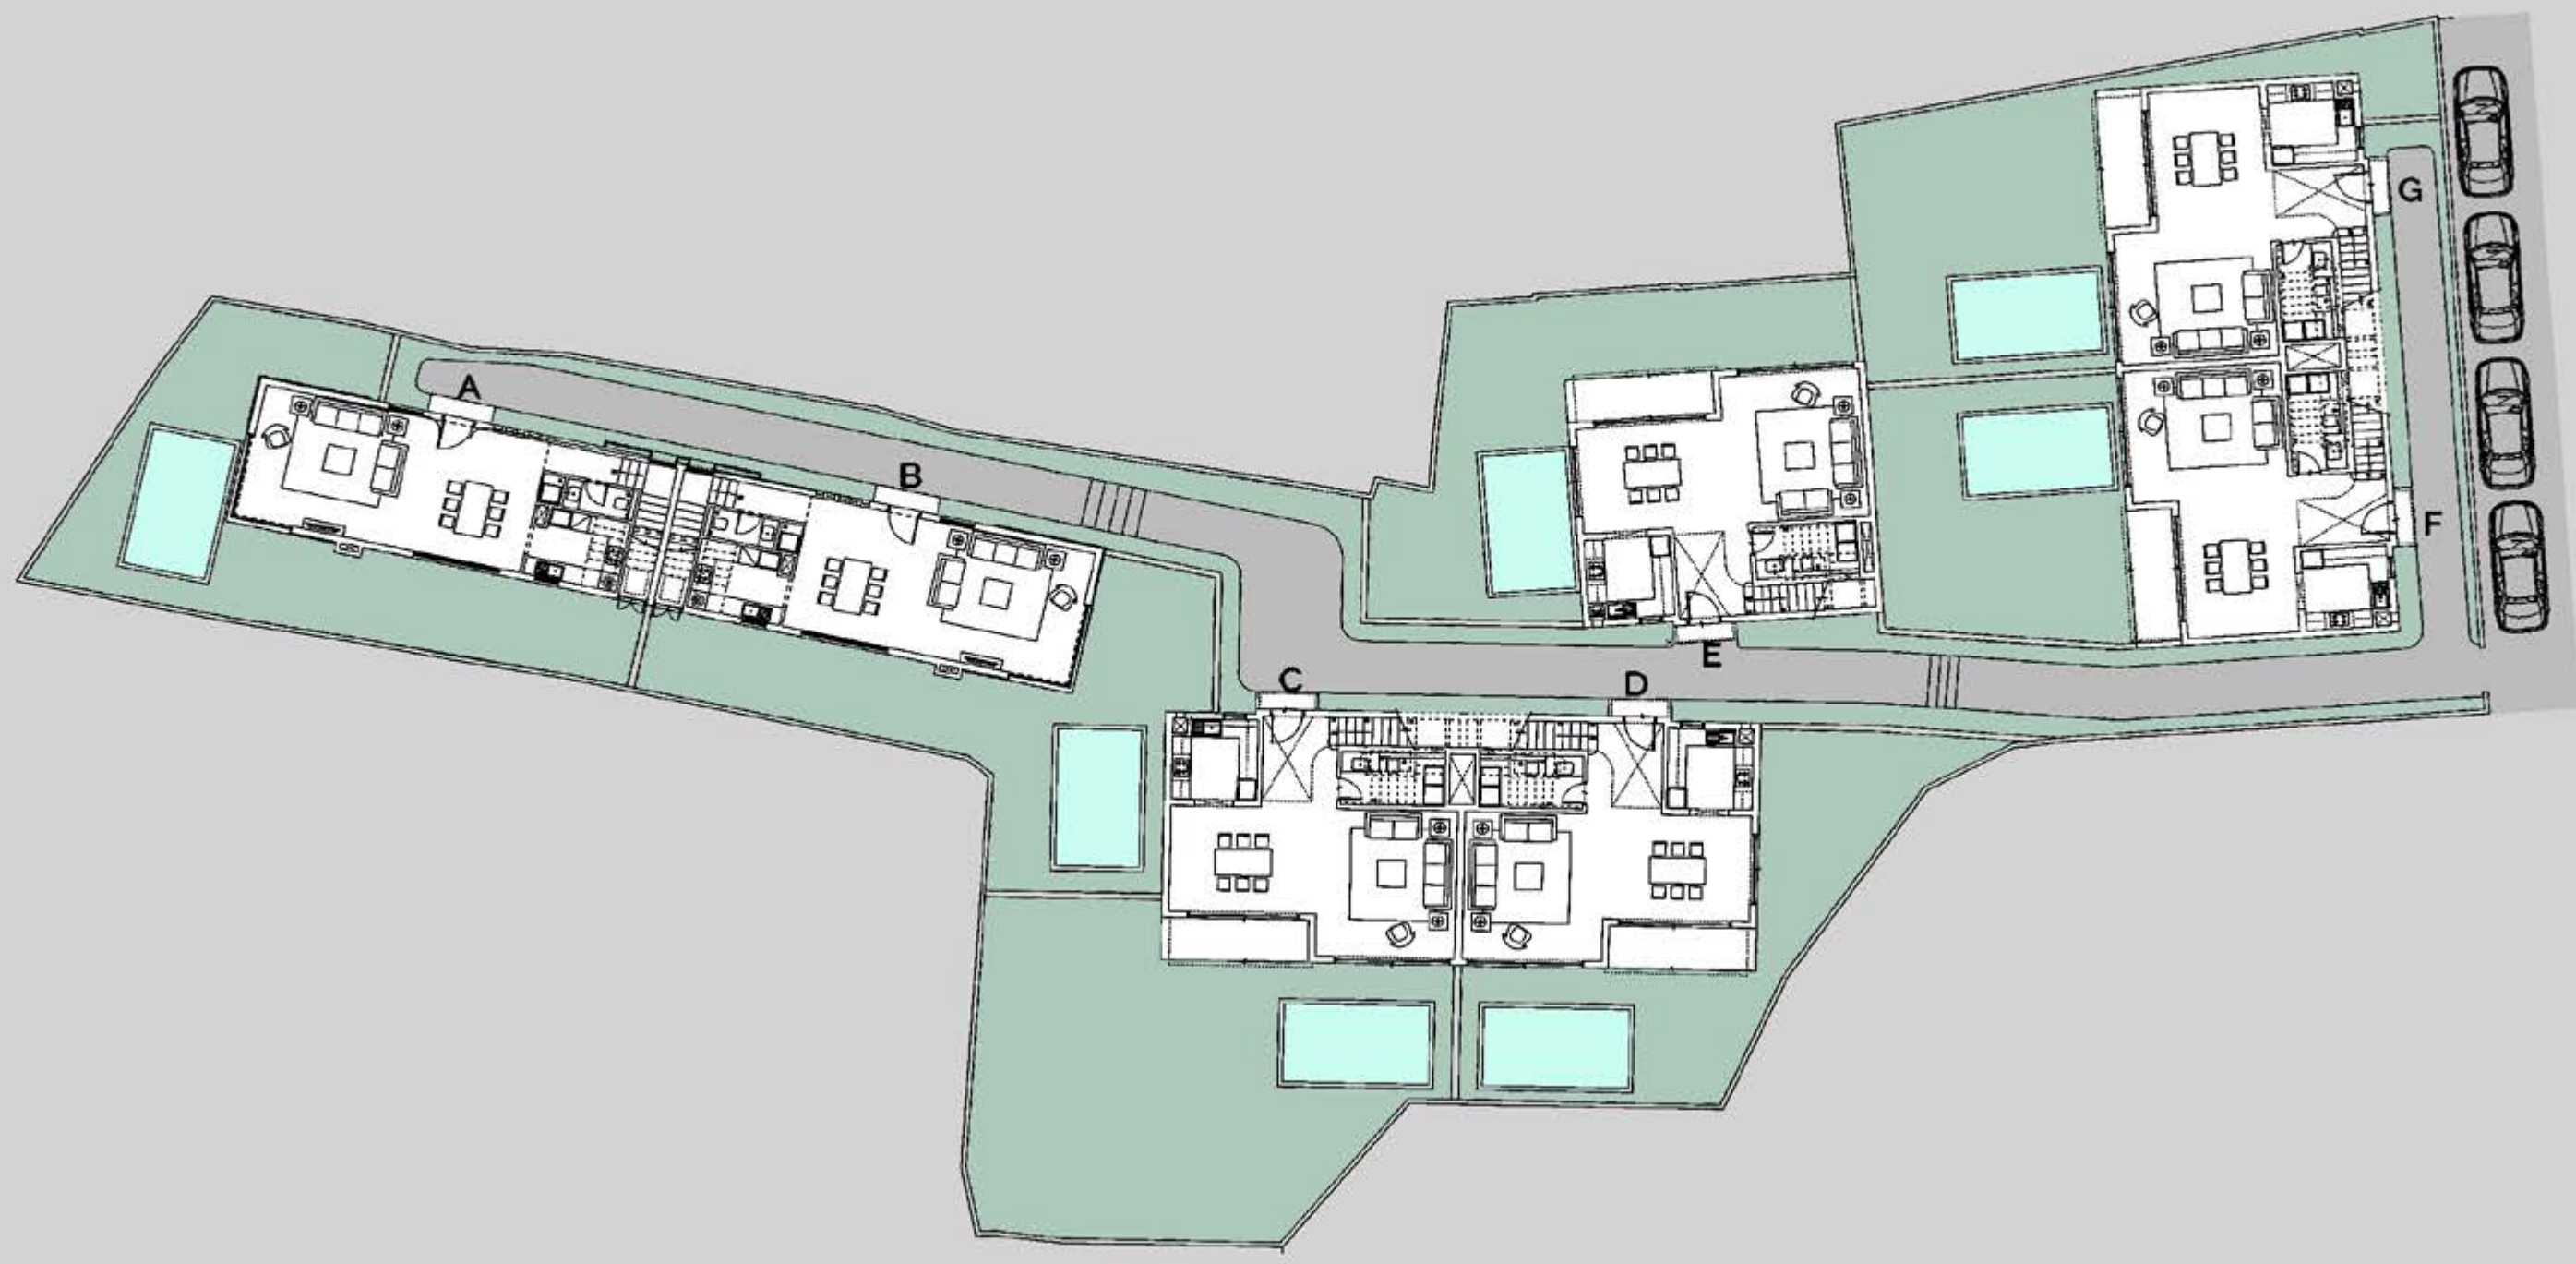

La Caleta A

LUXURY VILLAS

VIANAAR

SITEPLAN

FRONT VIEW

2BHK GROUND FLOOR

2BHK FIRST FLOOR

SNIPS SPA

WOK N ROLL

TAJ VILLAGE

TAJ FORT AGUADA

LPK WATER FRONT

THE SAFOLA

PETROL PUMP

MARKET

DELTIN SUITES