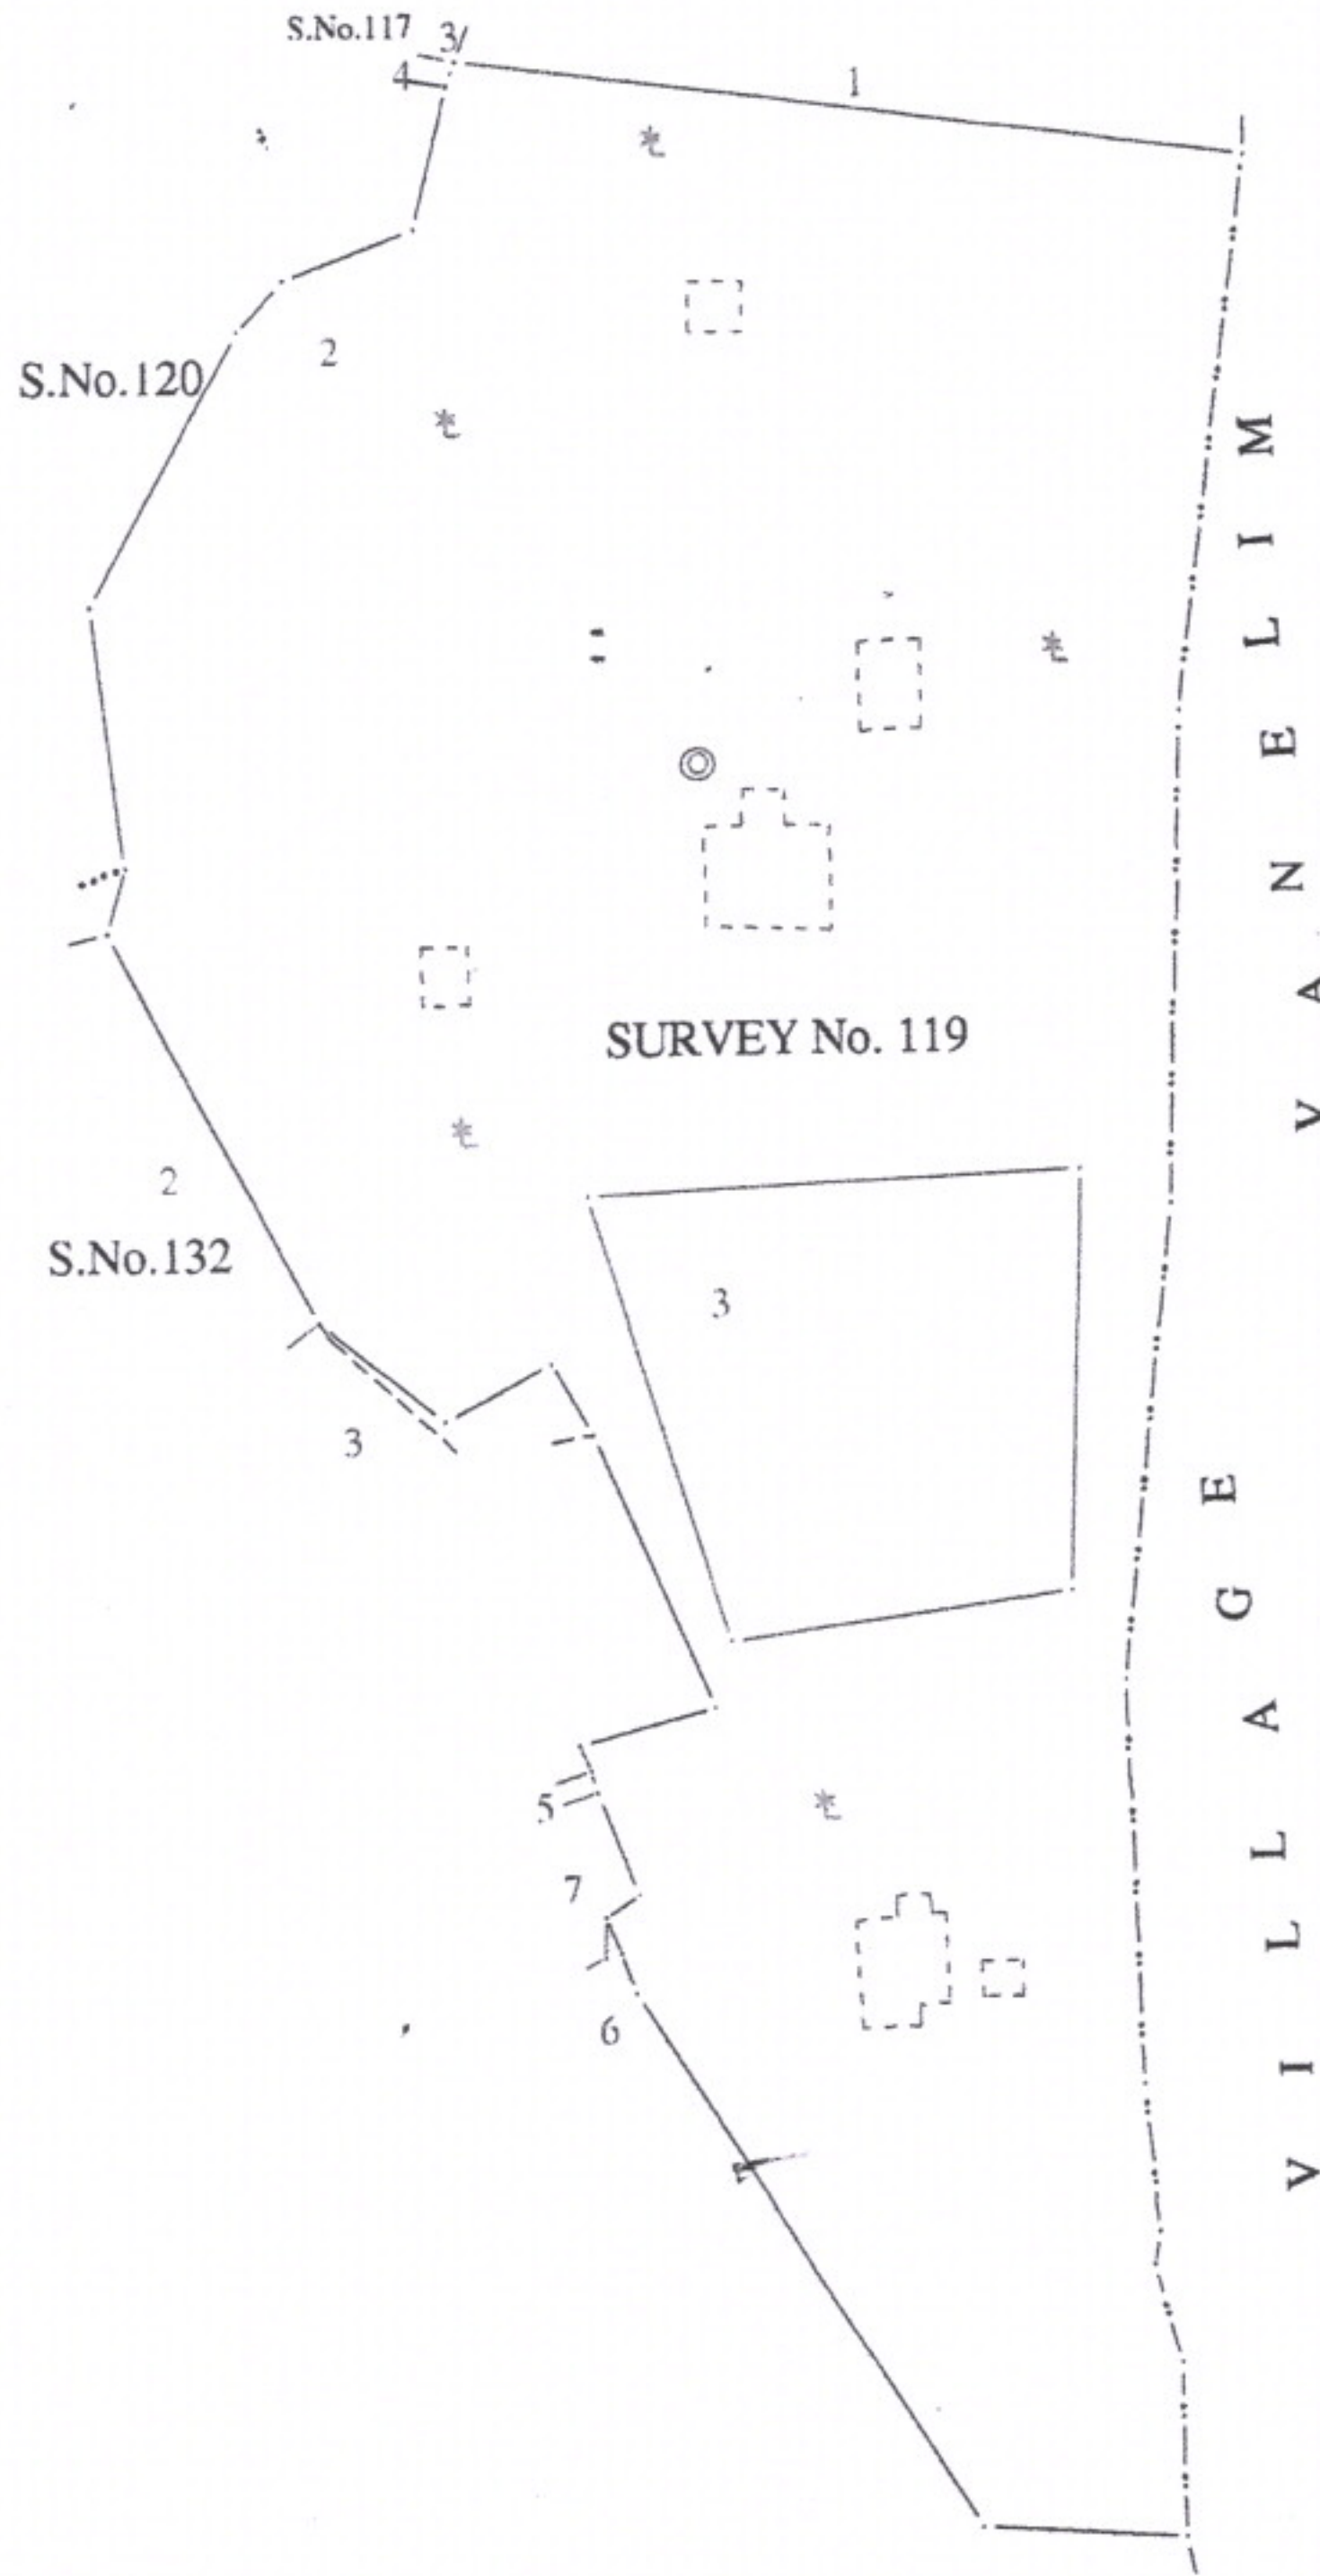

GOVERNMENT OF GOA
Directorate of Settlement and Land Records
Office of Inspector of Survey and Land Records
MARGAO - GOA

REF-REV192104082

Plan Showing plots situated at
Village : COLVA
Taluka : SALCETE
Survey No./Subdivision No. : 119/ 2
Scale : 1 :1000

Manguesh Kholkar Digitally signed by
Manguesh Kholkar
Date: 2021.08.31
14:17:34 +05'30'

Inspector of Survey & Land Records
Margao-Goa

Generated By : P.V.F.DESSAI
On : 30-08-2021

PRINT SIZE A3