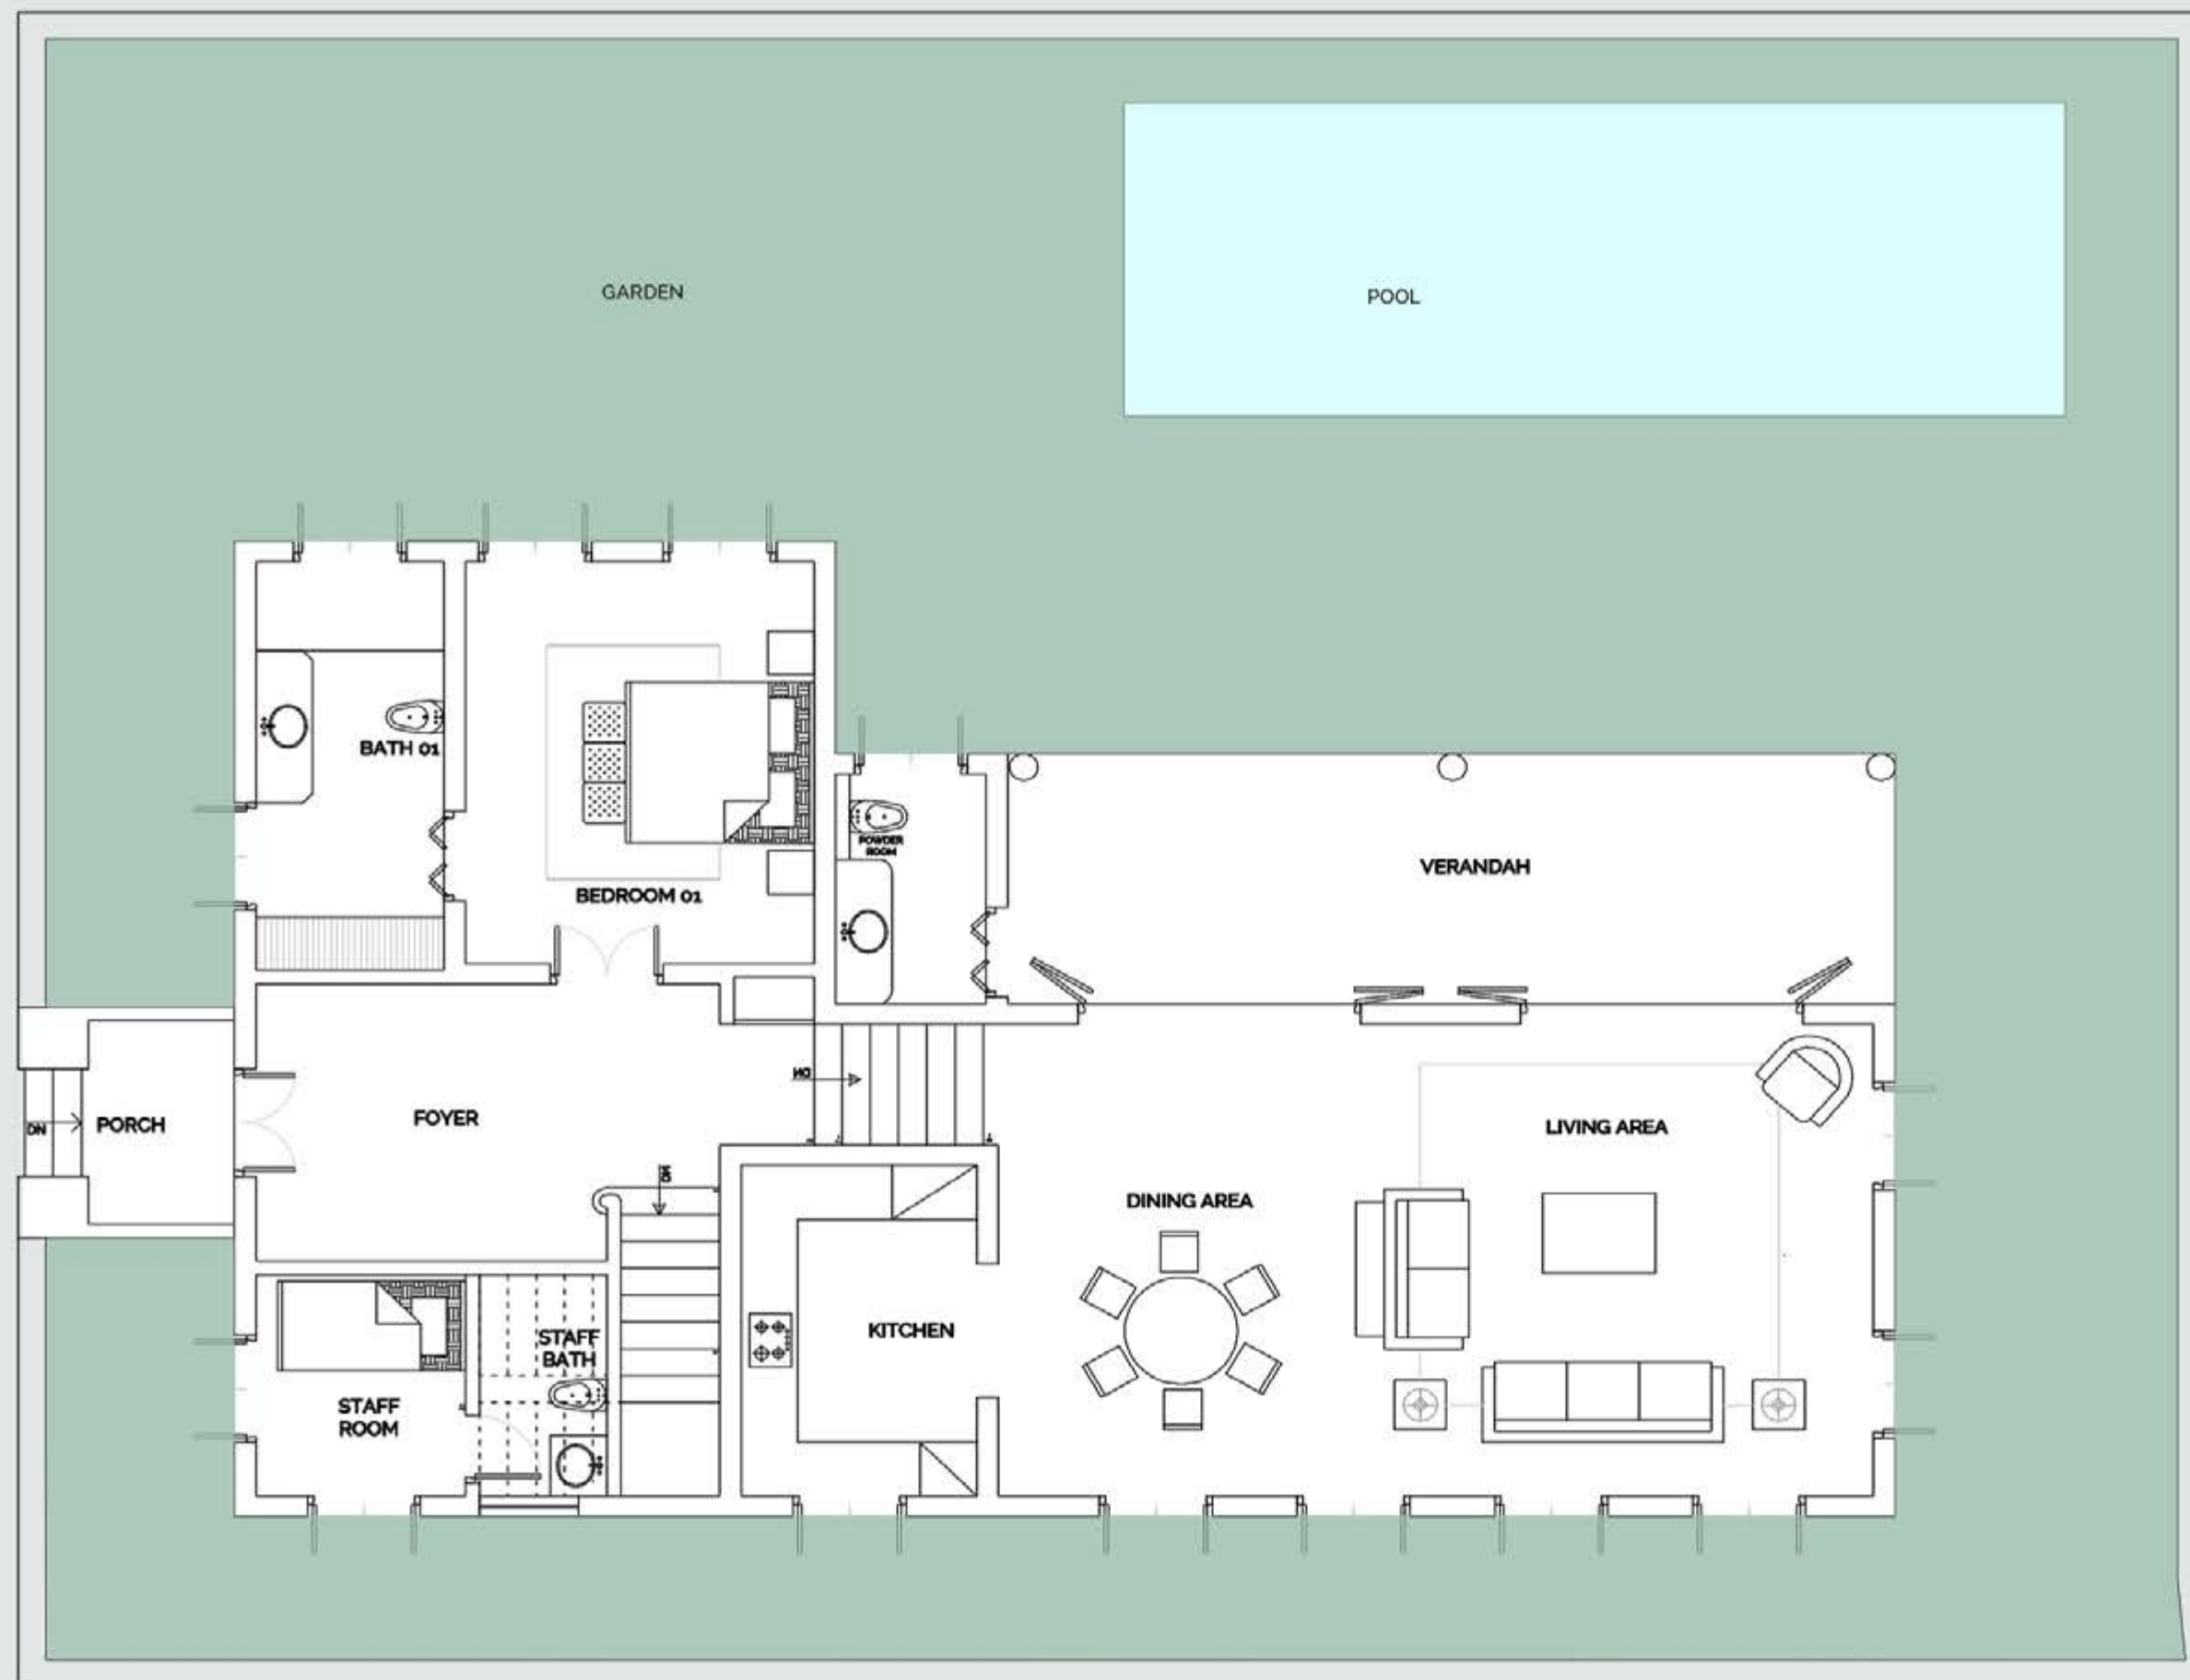

La Selva

LUXURY VILLAS

VIANAAR

SITEPLAN

TYPE I FRONT VIEW

TYPE I BACK VIEW

TYPE I GROUND FLOOR

TYPE I FIRST FLOOR

TYPE II FRONT VIEW

TYPE II SIDE VIEW

TYPE II GROUND FLOOR

TYPE II FIRST FLOOR

TYPE III FRONT VIEW

TYPE III SIDE VIEW

TYPE III GROUND FLOOR

TYPE III FIRST FLOOR