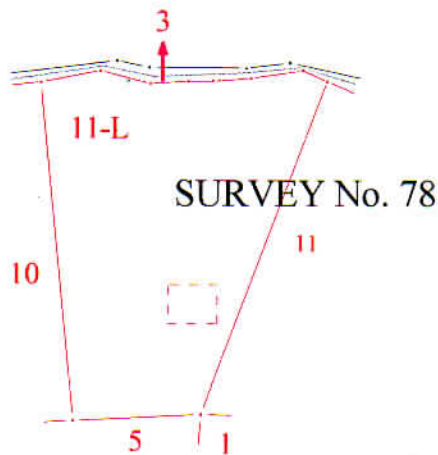

GOVERNMENT OF GOA
Directorate of Settlement and Land Records
Office of Inspector of Survey and Land Records
MARGAO - GOA

36 /30-10 : CMAR19-75777

Plan Showing plots situated at
Village : SERAULIM
Taluka : SALCETE
Survey No./Subdivision No. : 78/ 11-L
Scale : 1 :1000

Inspector of Survey &
Land Records.

Generated By :Madhukar N.Joshi
On : 31.10.2019

Compared By:K.B.GAUDE