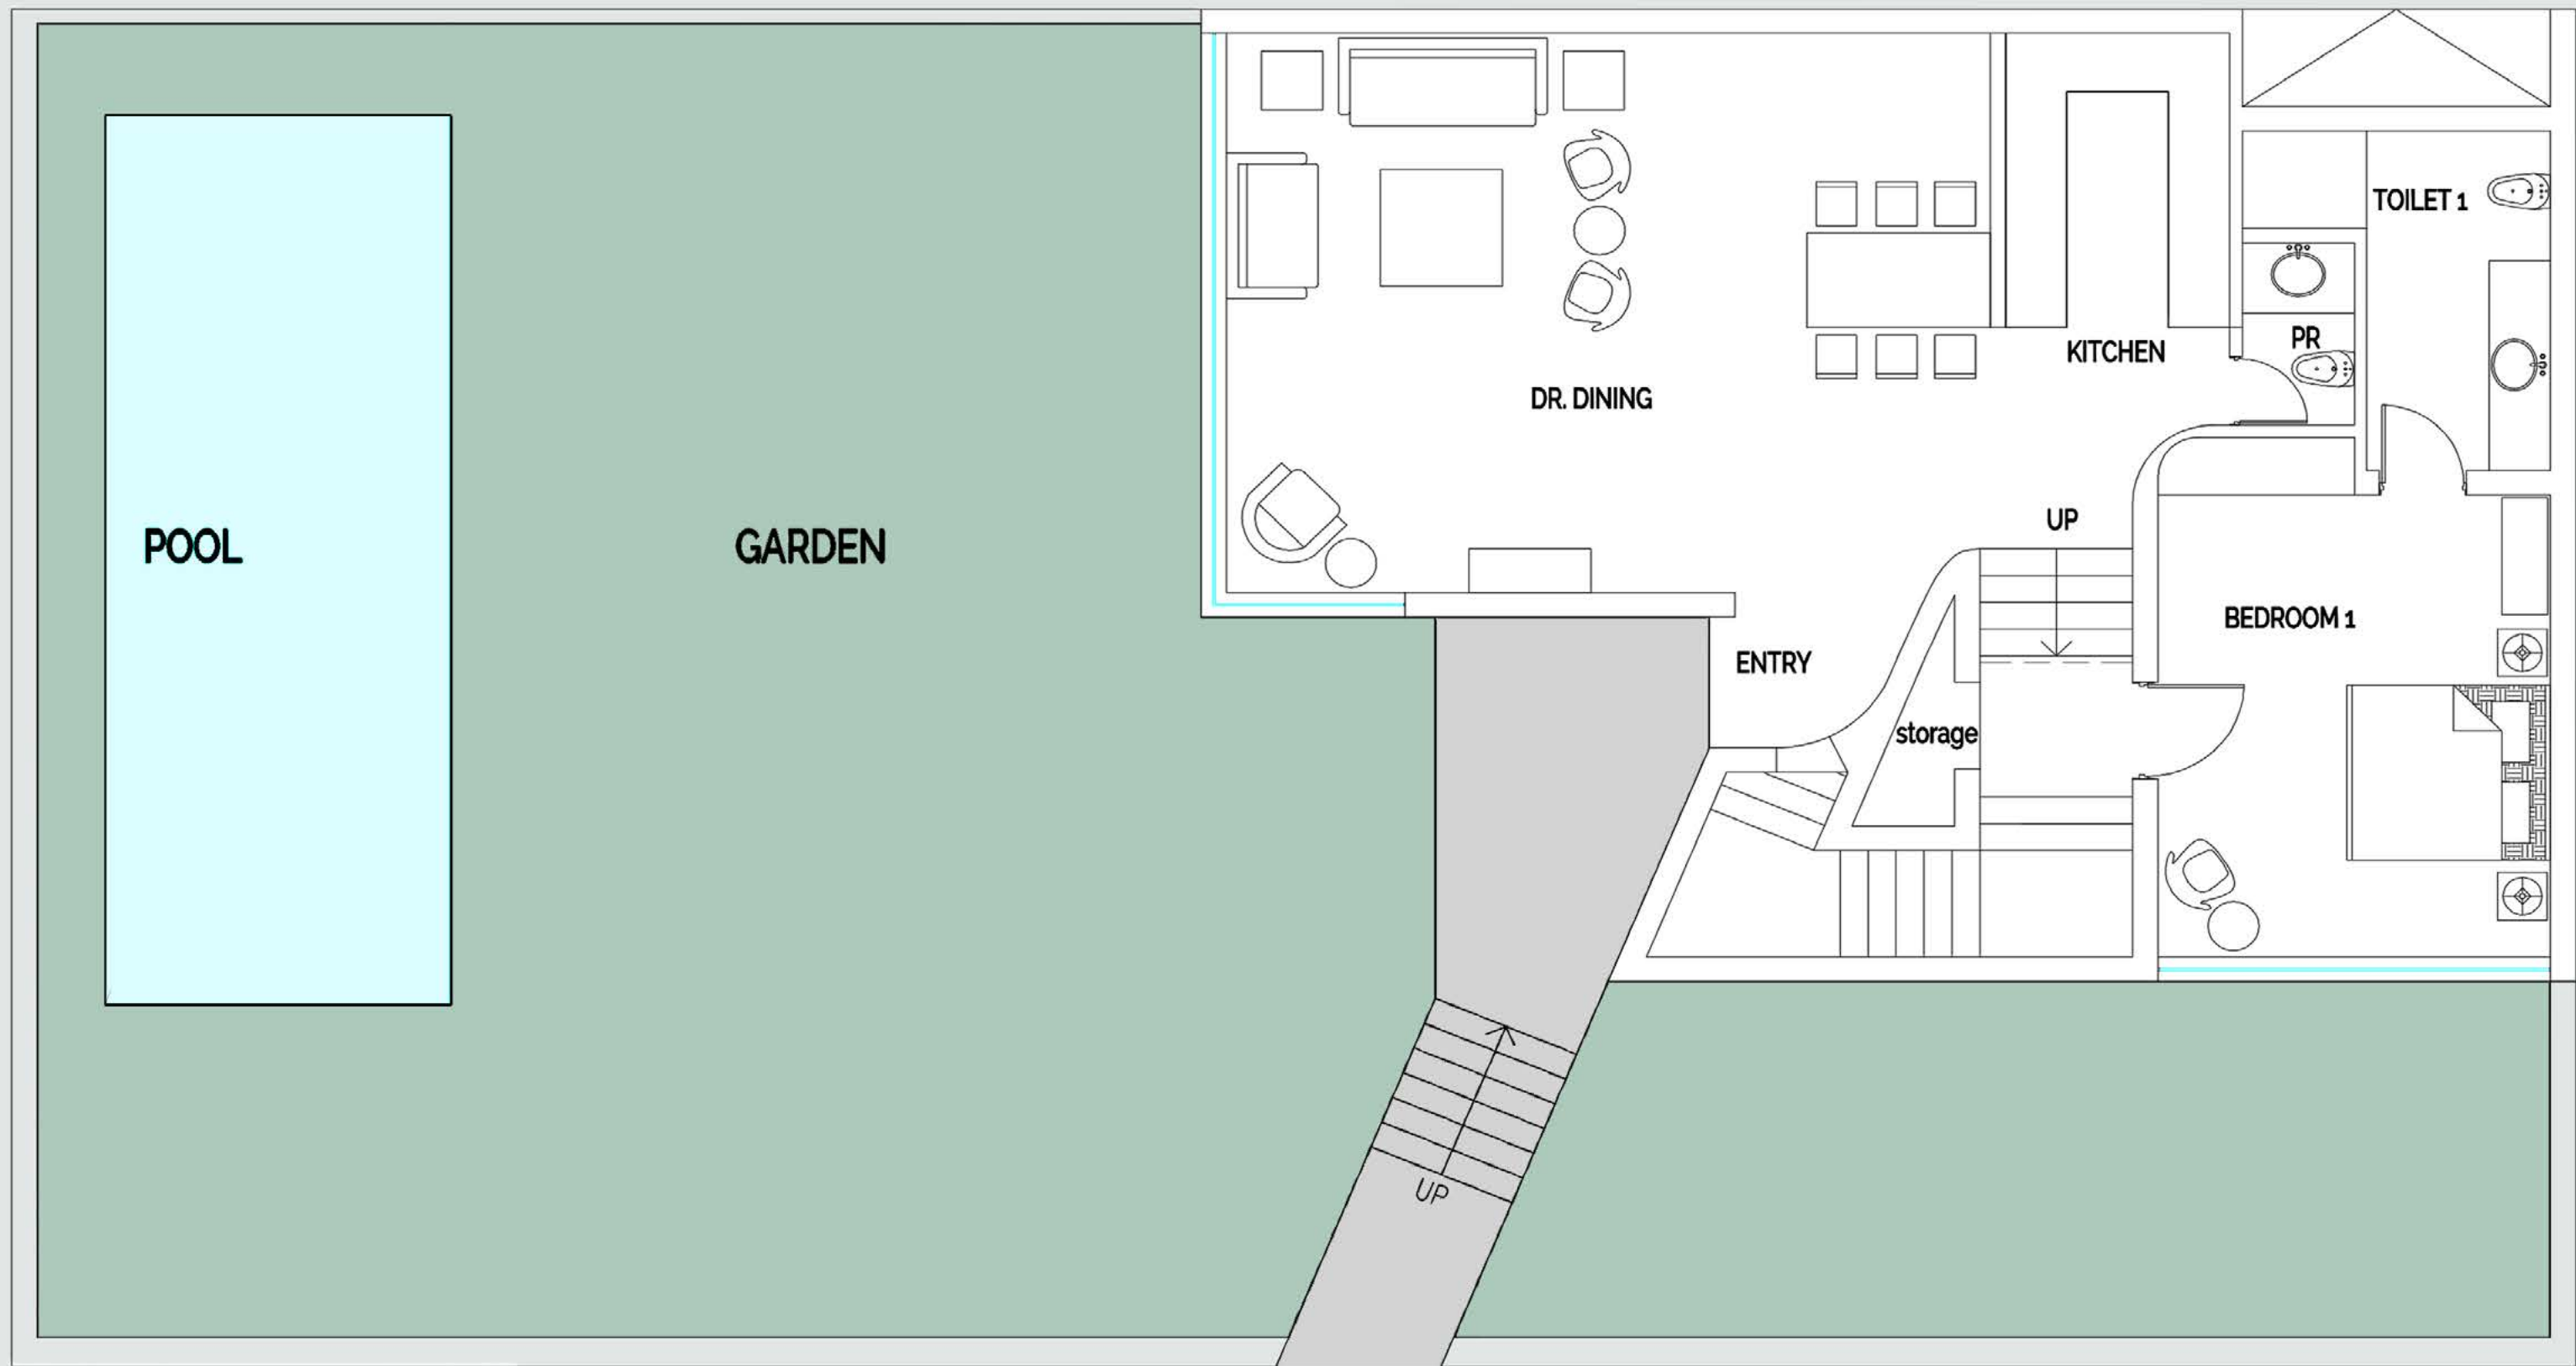

La Meira

LUXURY VILLA

VIANAAR

SITEPLAN

GROUND FLOOR PLAN

FIRST FLOOR PLAN

PLACES CLOSE BY
Location

RESTAURANTS & BARS

RESORTS & SPAS

- La Casa
- Isha Villas
- Annex Little
- Frangi Pani Villas
- Heritage Hotel
- Purple Valley
- Living Room