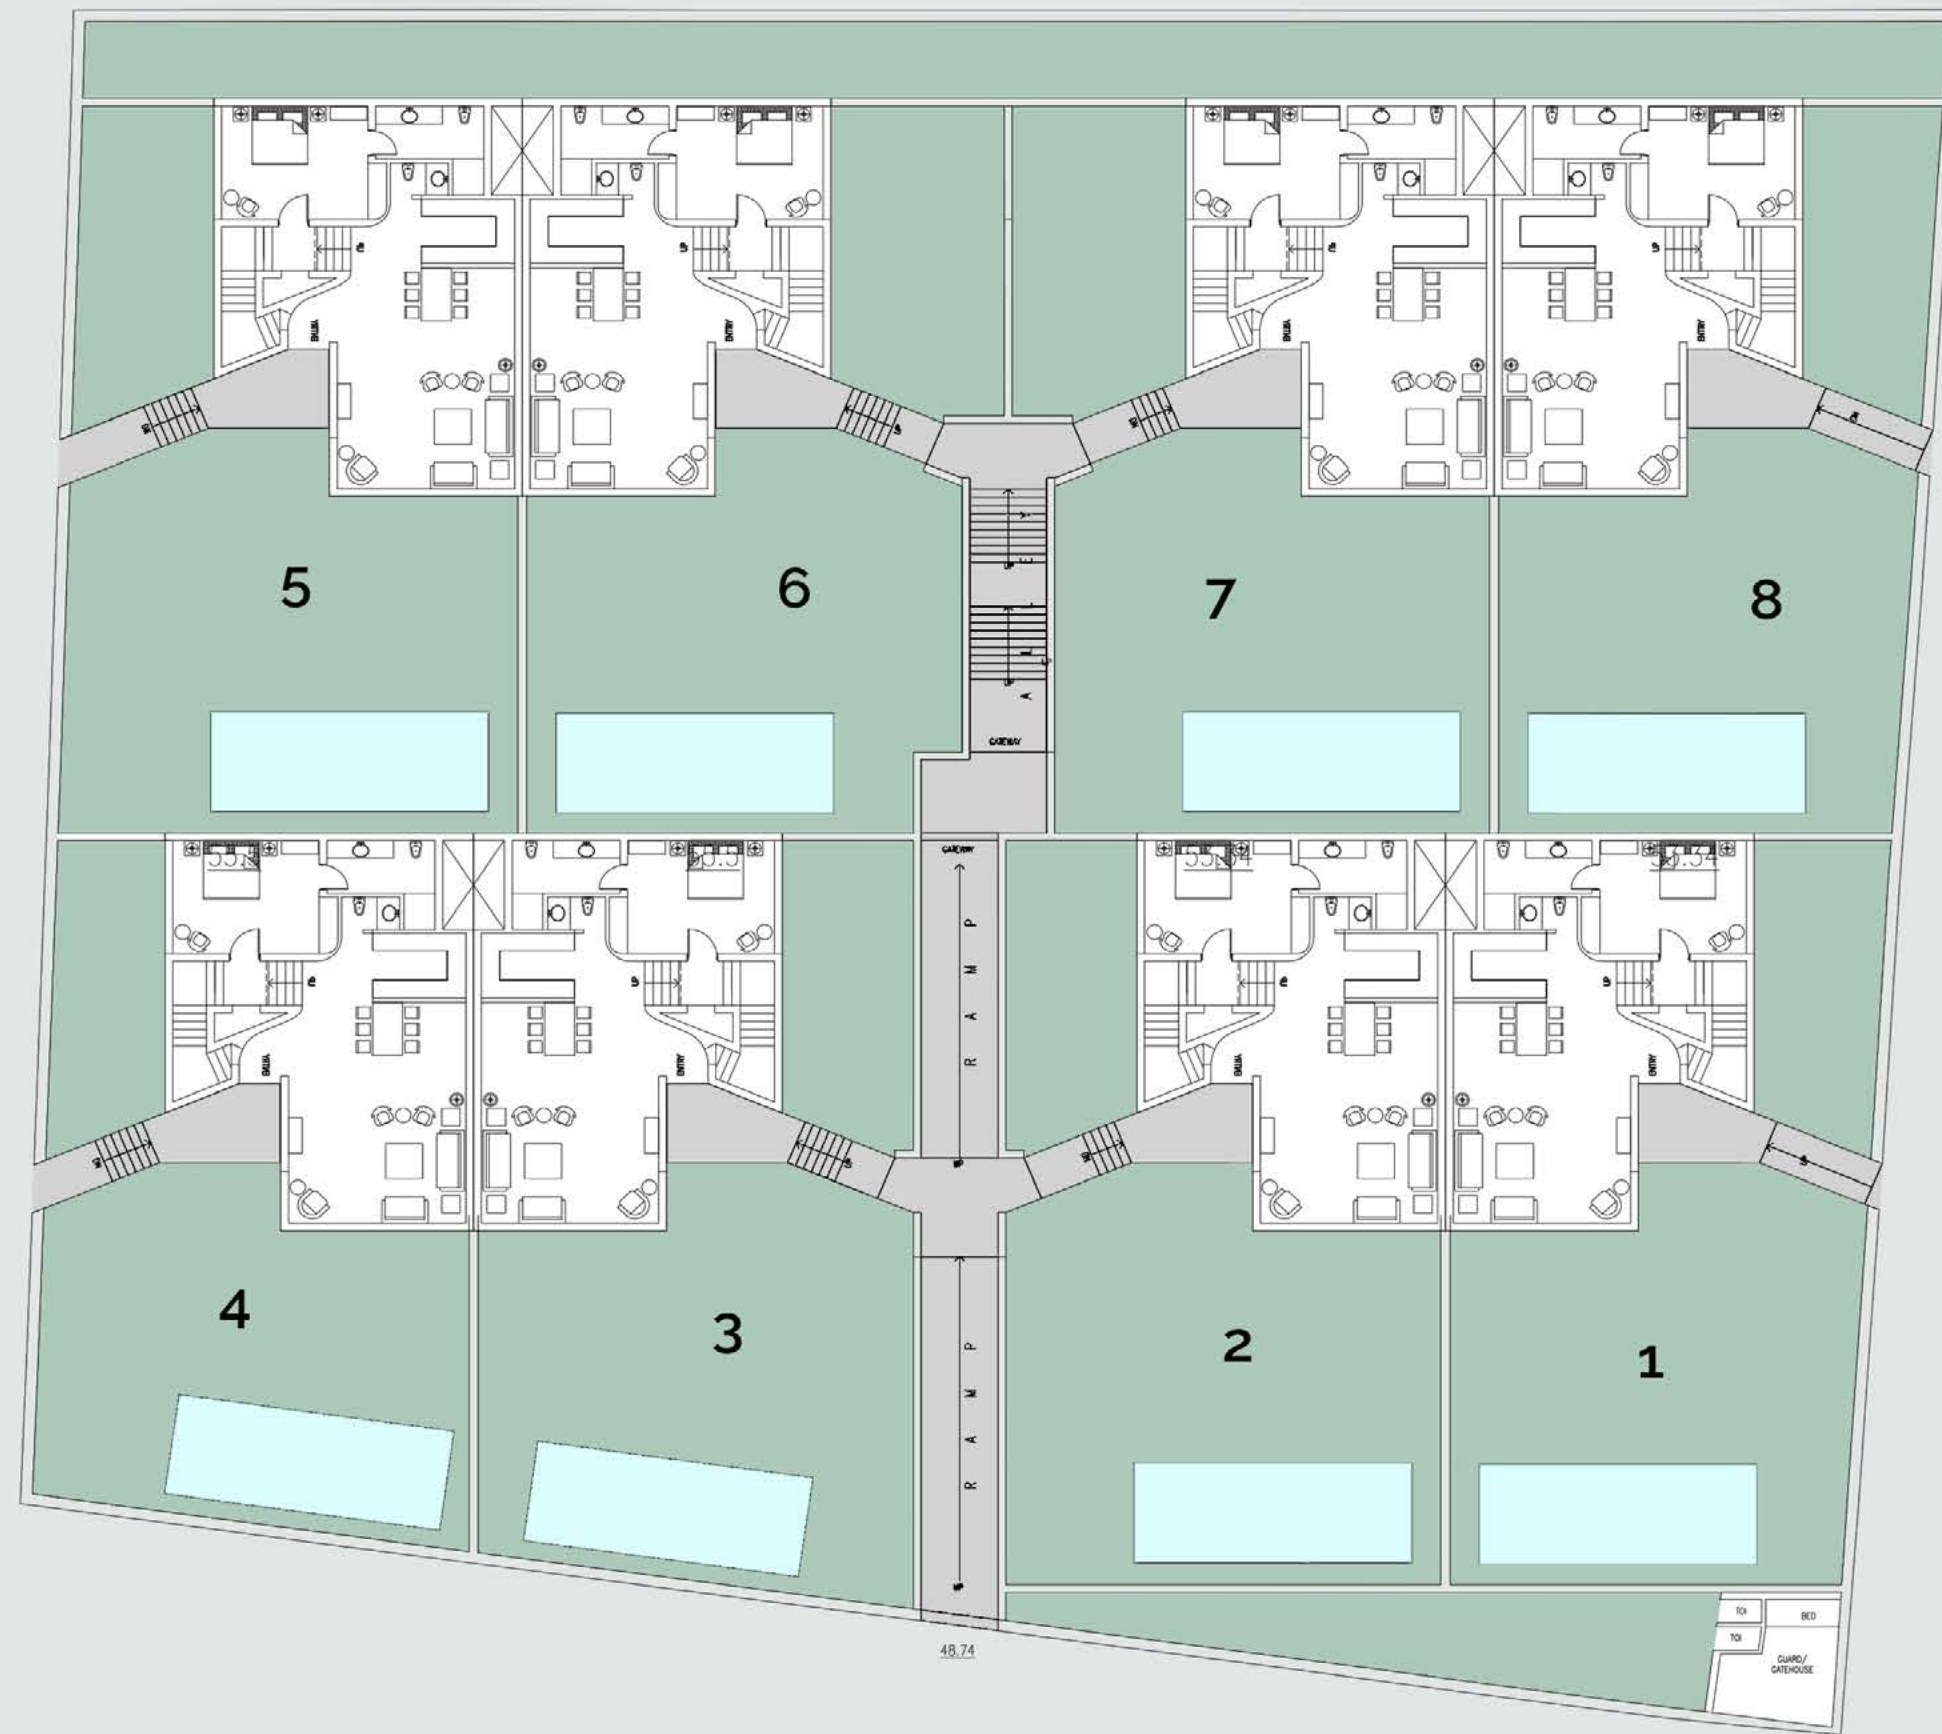

La Meira

LUXURY VILLA

VIANAAR

SITEPLAN

GROUND FLOOR PLAN

FIRST FLOOR PLAN

PLACES CLOSE BY
Location

RESTAURANTS & BARS

RESORTS & SPAS

- La Casa
- Isha Villas
- Annex Little
- Frangi Pani Villas
- Heritage Hotel
- Purple Valley
- Living Room