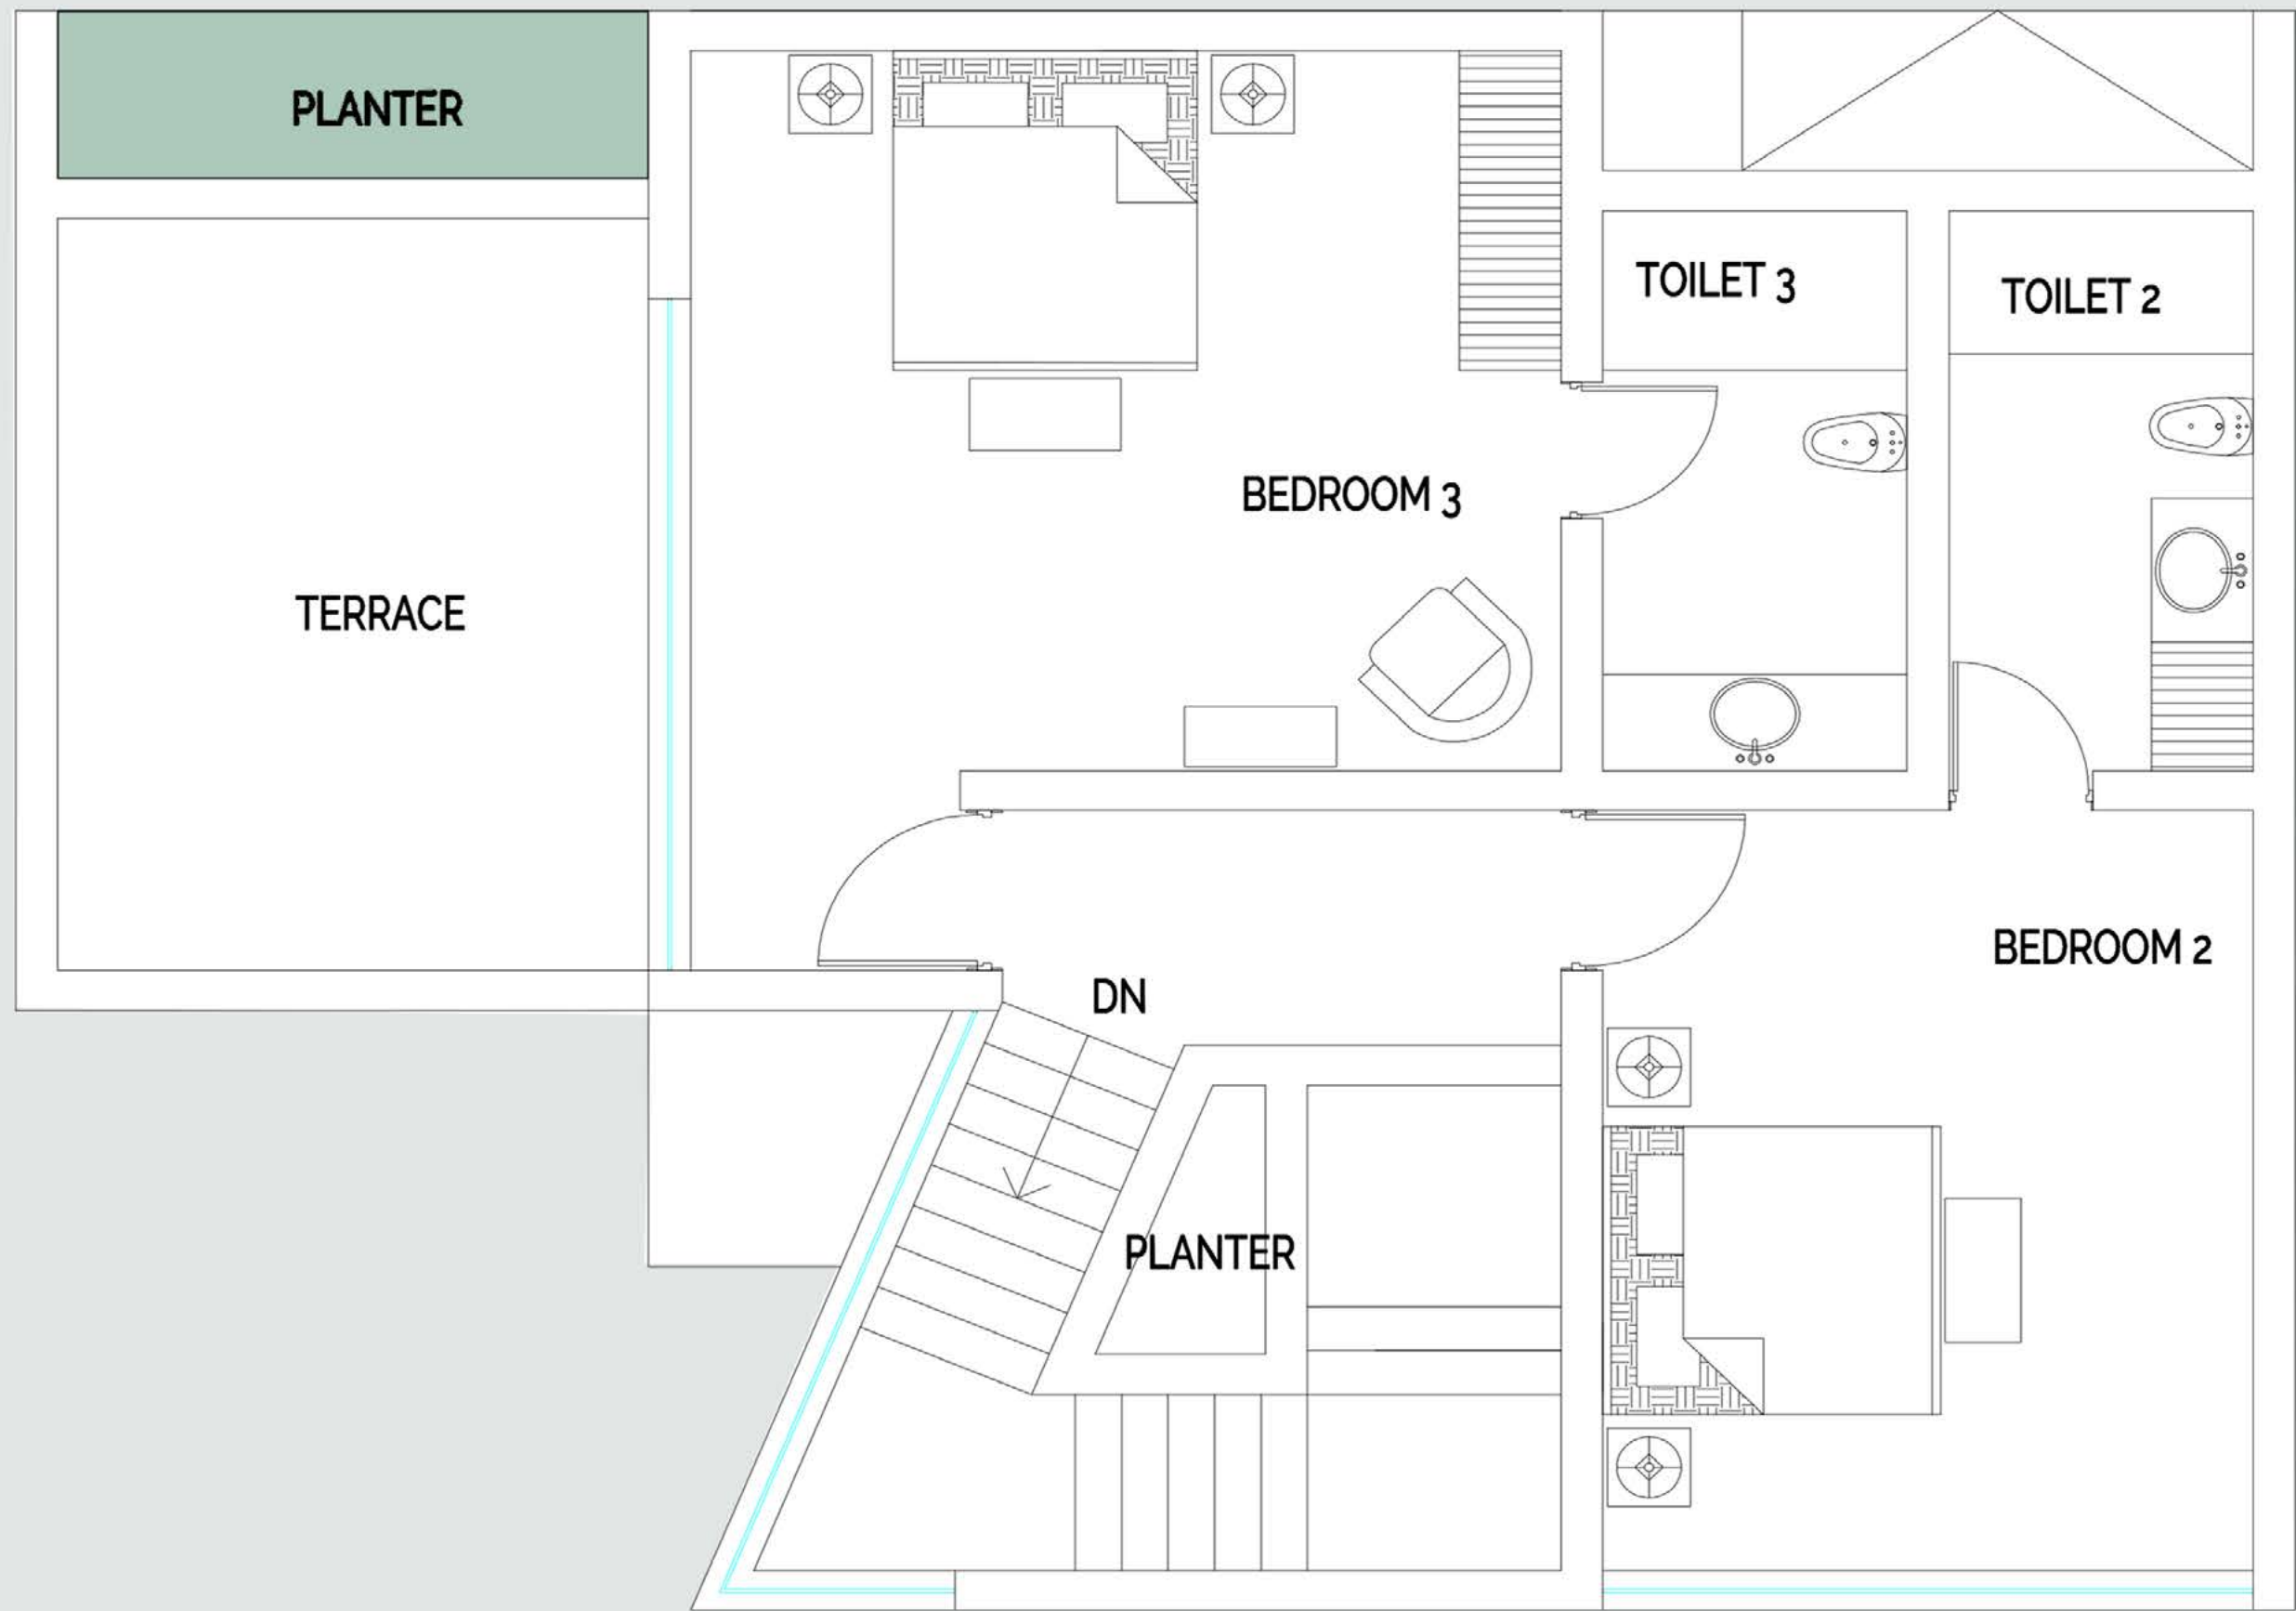

La Meira

LUXURY VILLA

VIANAAR

SITEPLAN

GROUND FLOOR PLAN

FIRST FLOOR PLAN

PLACES CLOSE BY
Location

RESTAURANTS & BARS

RESORTS & SPAS

- La Casa
- Isha Villas
- Annex Little
- Frangi Pani Villas
- Heritage Hotel
- Purple Valley
- Living Room