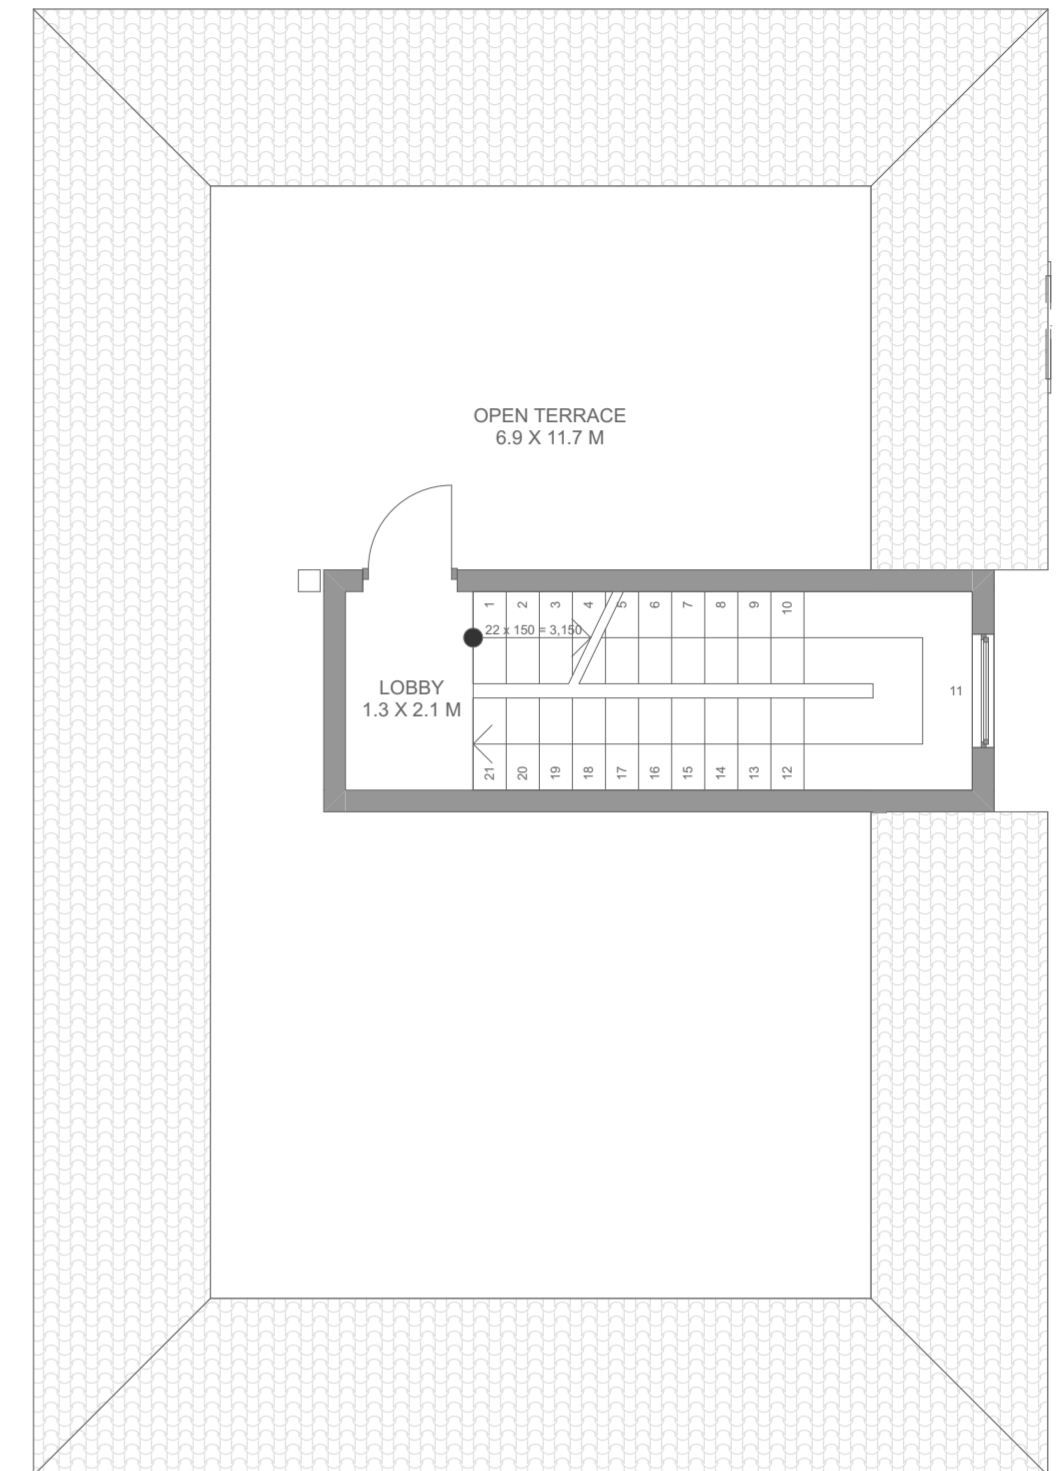

PRESENTS

CASA DE MONTANA VAGATOR, GOA

LUXURY HOMES IN THE HEART OF GOA

VILLA 19002

GROUND FLOOR PLAN

FIRST FLOOR PLAN

TERRACE FLOOR PLAN

VILLA 2 AREA STATEMENT	
PLOT AREA	3100 SFT
GROUND FLOOR	1375 SFT
FIRST FLOOR	1510 SFT
TERRACE FLOOR	195 SFT
TOTAL	2905 SFT

नमूना
NAMOONA
STUDIO
Architecture|Interior

ENTRANCE

नमूना
NAMOONA
STUDIO
Architecture|Interior

WEST VIEW

नमूना

NAMOONA
STUDIO

Architecture | Interior