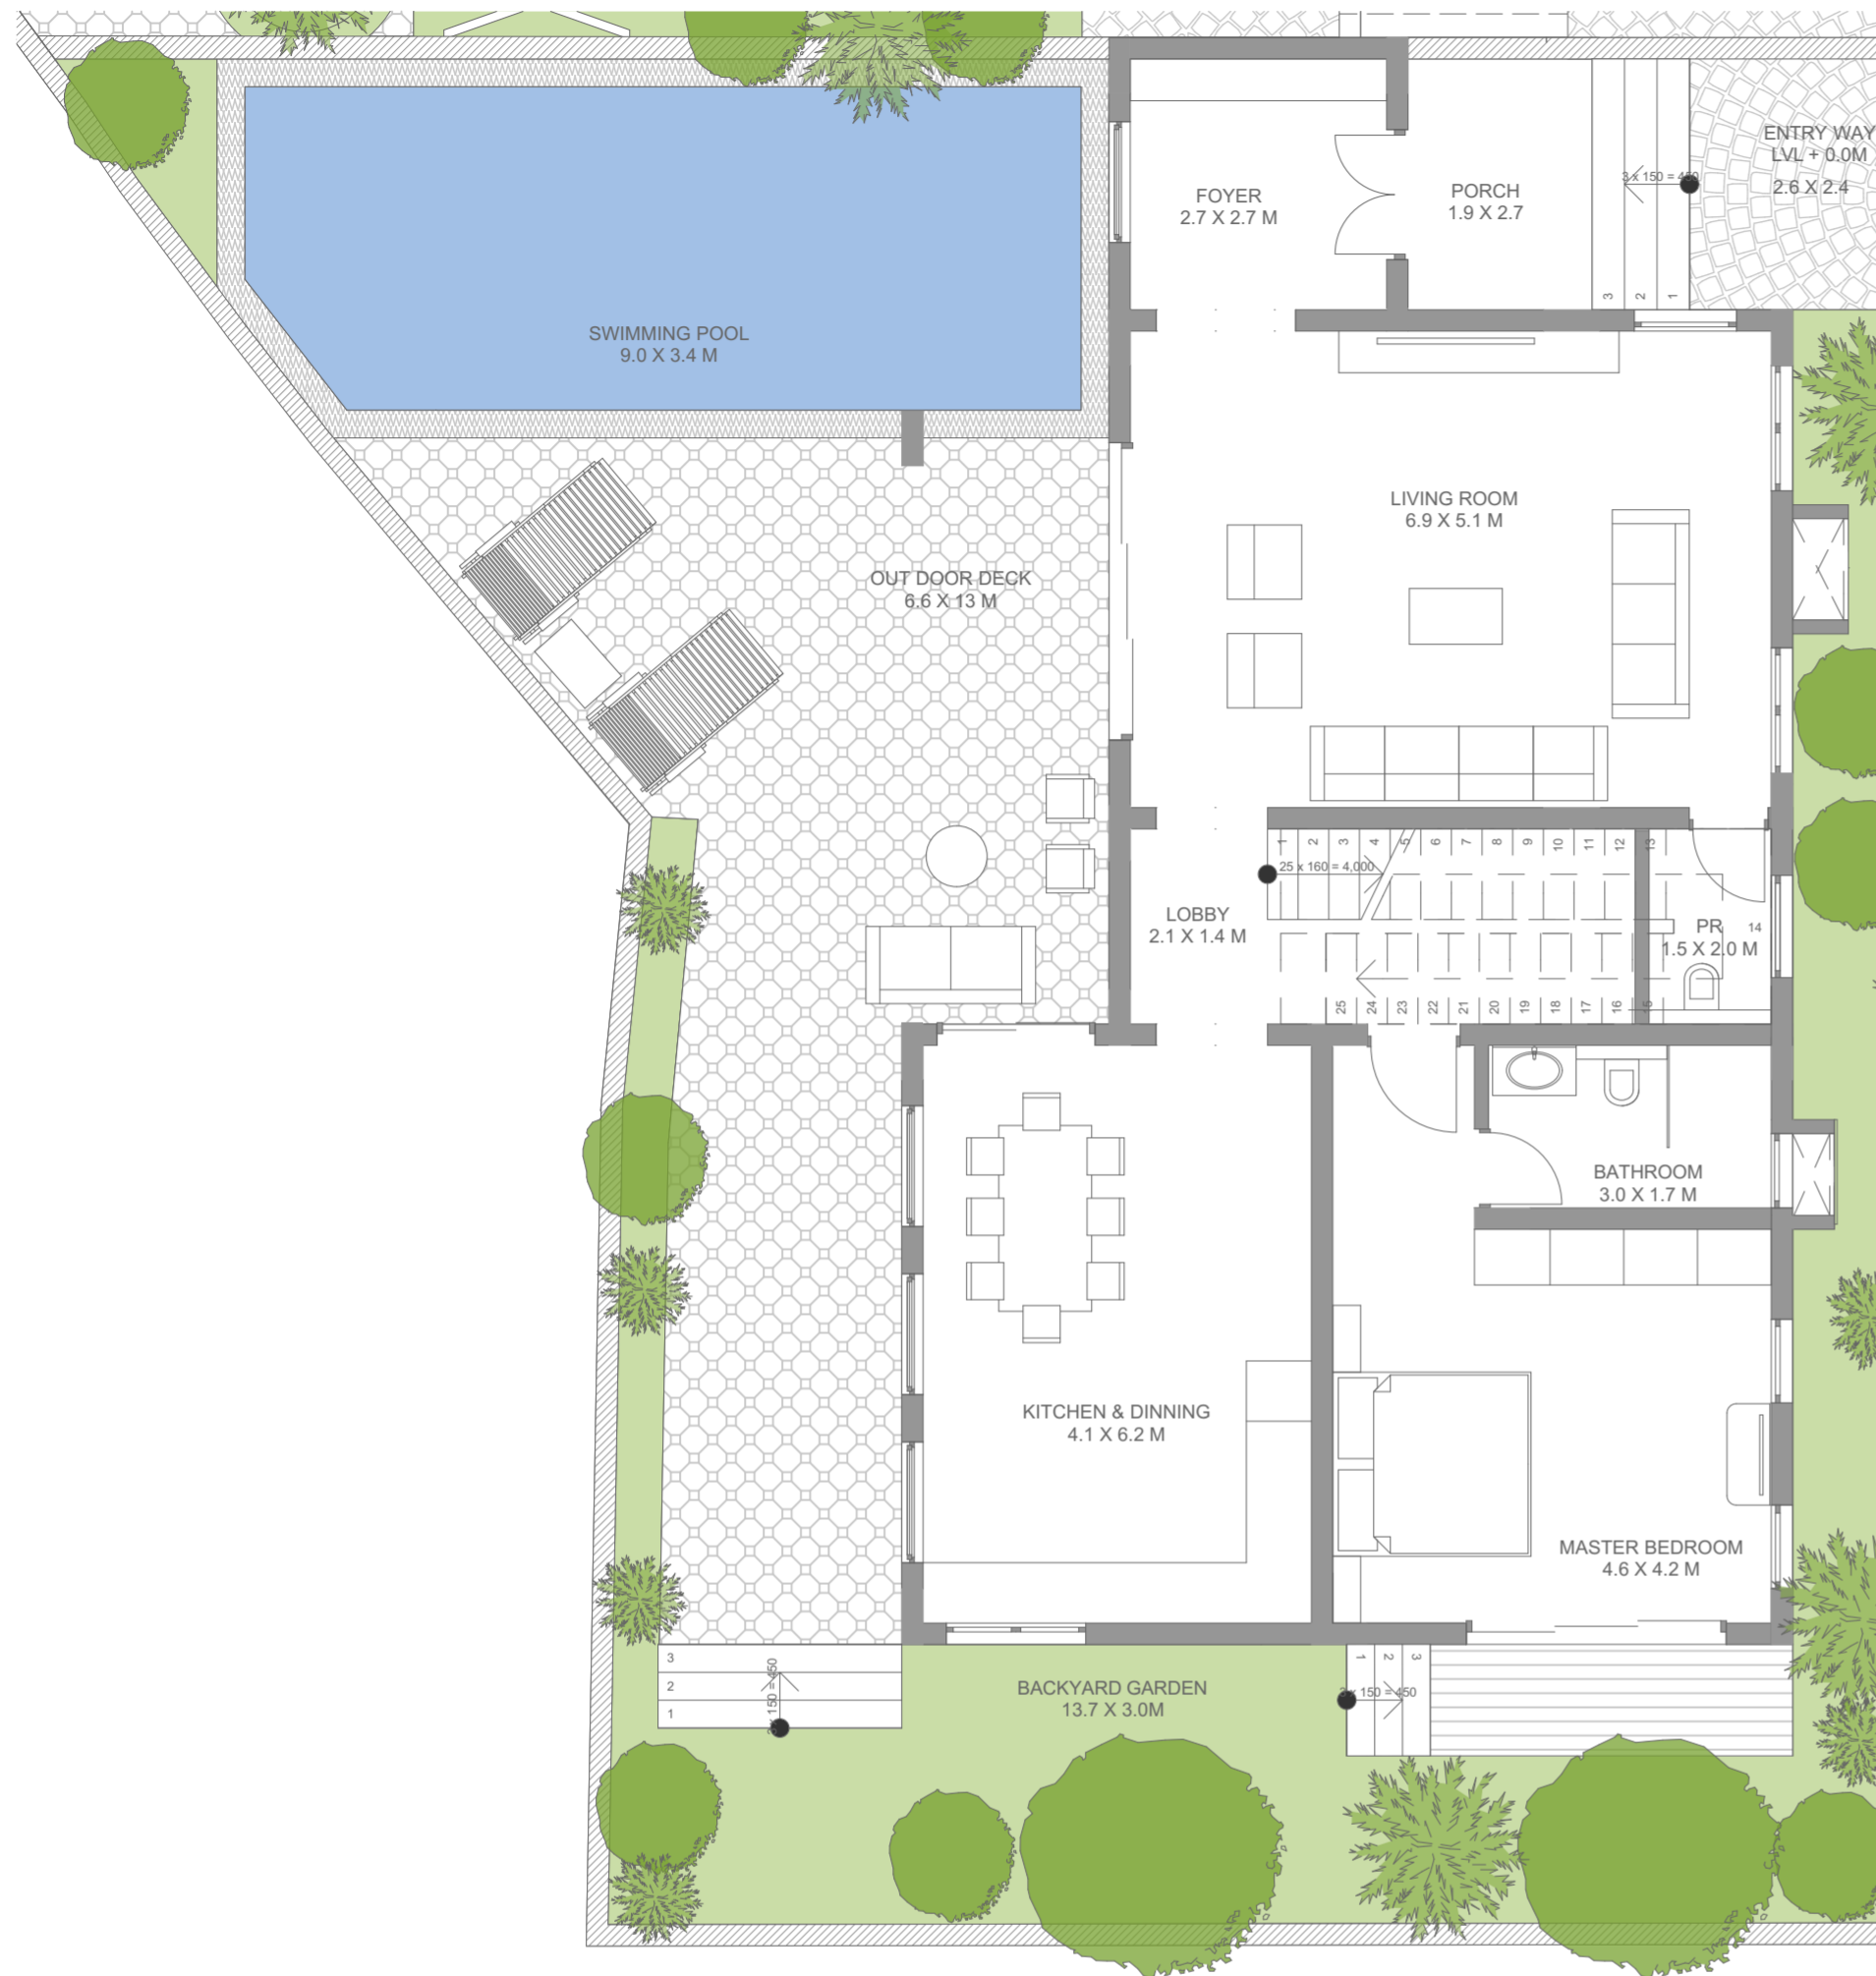

PRESENTS

CASA DE MONTANA VAGATOR, GOA

LUXURY HOMES IN THE HEART OF GOA

VILLA 19002

GROUND FLOOR PLAN

FIRST FLOOR PLAN

TERRACE FLOOR PLAN

VILLA 2 AREA STATEMENT	
PLOT AREA	3100 SFT
GROUND FLOOR	1375 SFT
FIRST FLOOR	1510 SFT
TERRACE FLOOR	195 SFT
TOTAL	2905 SFT

नमूना
NAMOONA
STUDIO
Architecture|Interior

ENTRANCE

नमूना
NAMOONA
STUDIO
Architecture|Interior

WEST VIEW

नमूना

NAMOONA
STUDIO

Architecture | Interior