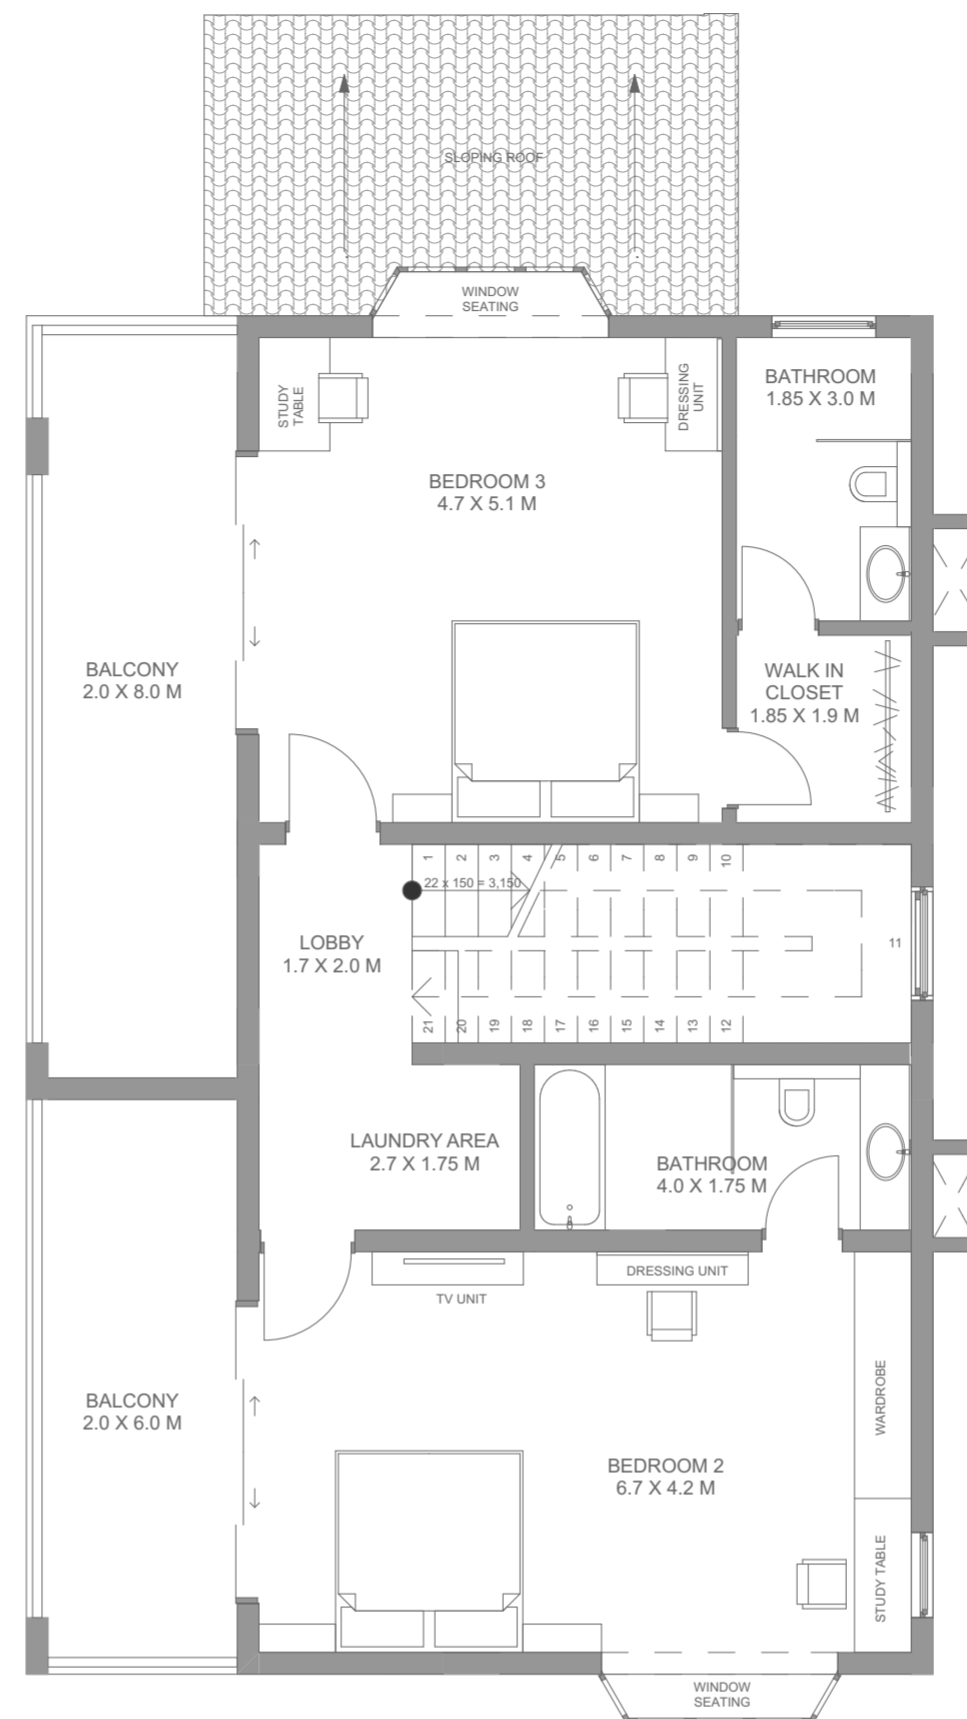

PRESENTS

CASA DE MONTANA VAGATOR, GOA

LUXURY HOMES IN THE HEART OF GOA

VILLA 19002

GROUND FLOOR PLAN

FIRST FLOOR PLAN

TERRACE FLOOR PLAN

VILLA 2 AREA STATEMENT	
PLOT AREA	3100 SFT
GROUND FLOOR	1375 SFT
FIRST FLOOR	1510 SFT
TERRACE FLOOR	195 SFT
TOTAL	2905 SFT

नमूना
NAMOONA
STUDIO
Architecture|Interior

ENTRANCE

नमूना
NAMOONA
STUDIO
Architecture|Interior

WEST VIEW

नमूना

NAMOONA
STUDIO

Architecture | Interior