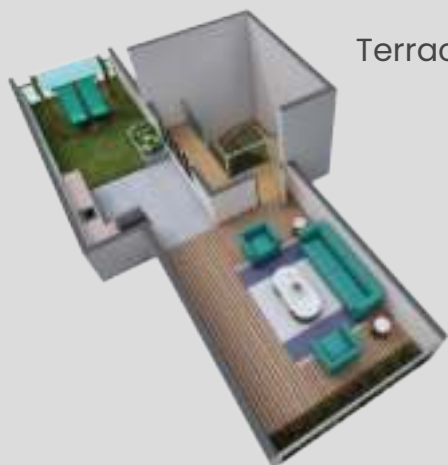

Provision for Solar
Water Heating

Provision for Invertor

A Block

Villa 1

CARPET

113.6

BUILD UP

160.49

OPEN TERRACE

160.49

Terrace level

Ground level

First level

Terrace level

CARPET

116.7

BUILD UP

166.21

OPEN TERRACE

22.95

A Block

Villa 2

A Block

Villa 3