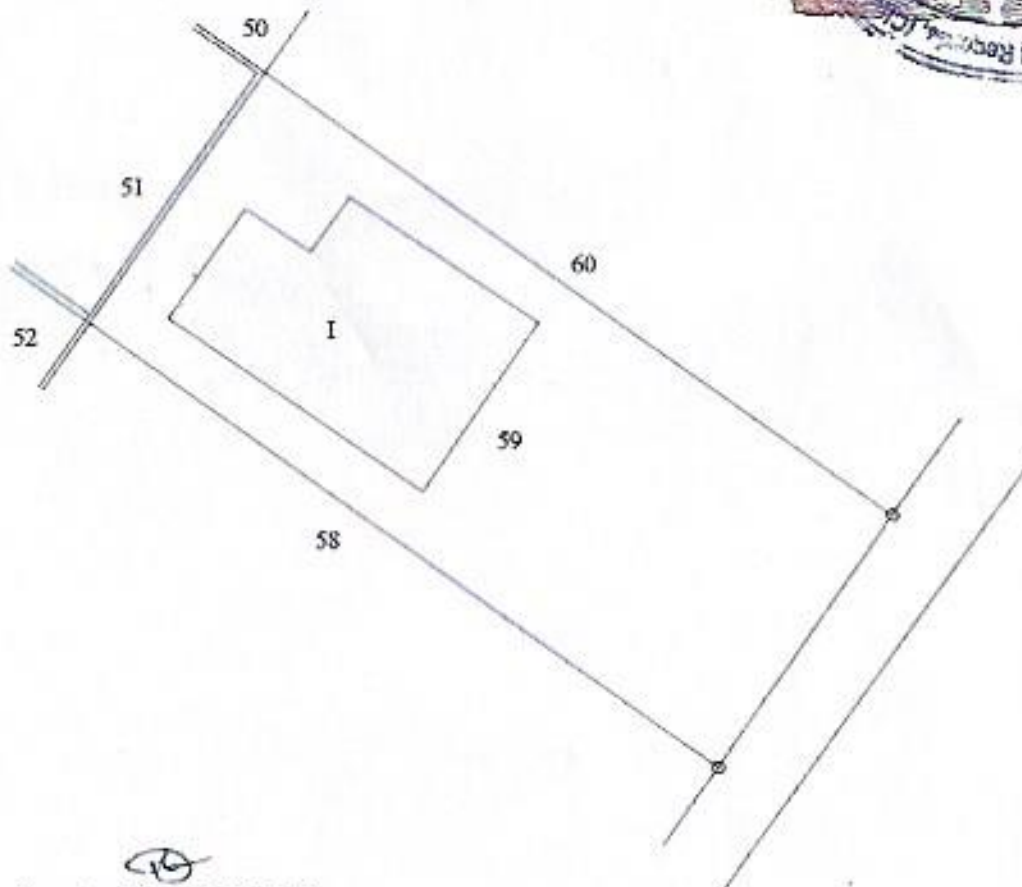

GOVERNMENT OF GOA
Directorate of Settlement and Land Records
Office of Inspector of Survey and Land Records
MARGAO-GOA

Plan Showing plots situated at
Village : MARGAO
Taluka : SALCETE
P.T.Sheet No.196/ Chalta No.59
Scale :1:500

(Signature)
(Rajesh R. Pai Kuchelkar)
Inspector Of Survey & Land Records
Margao-Goa

Generated By : DILIP NAIK
On : 13-01-2016

(Signature)
P.P.F.D.
Compared By: