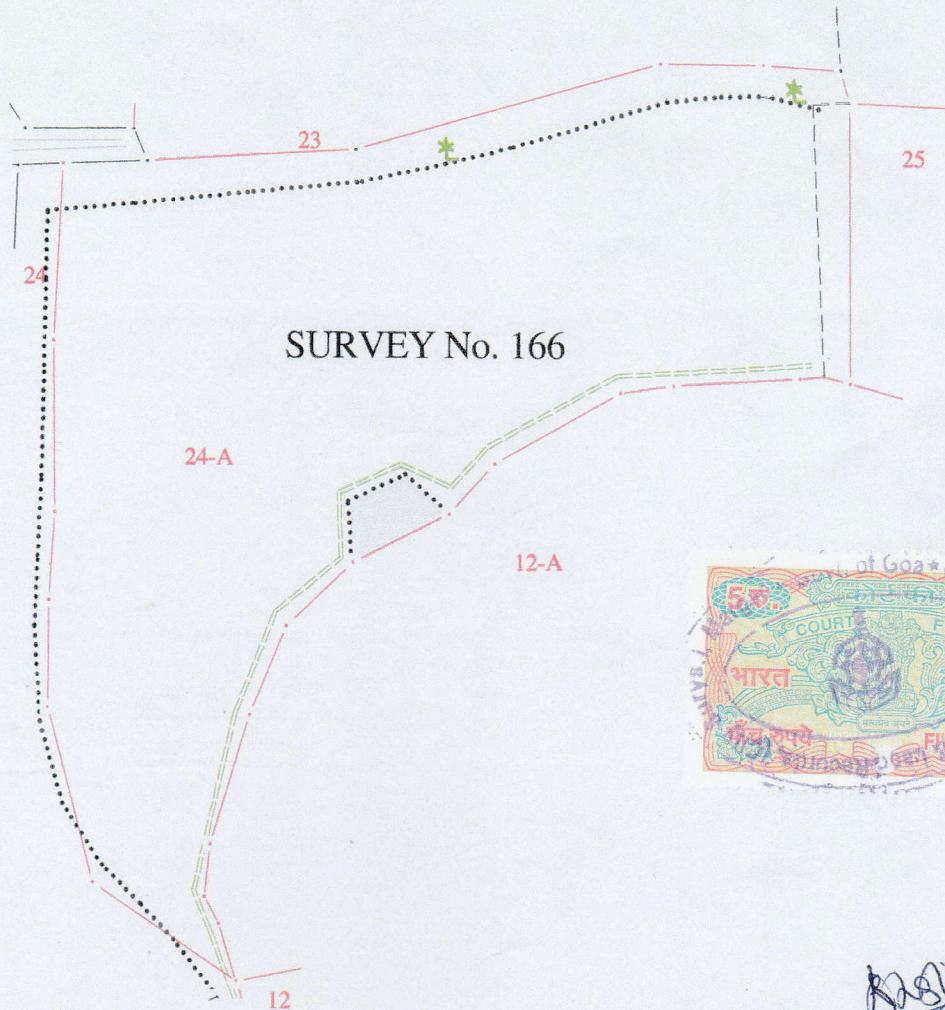

GOVERNMENT OF GOA
Directorate of Settlement and Land Records
Office of Inspector of Survey and Land Records
MARGAO - GOA

26 /29-04 :CMAR21/26254

Plan Showing plots situated at
Village : VARCA
Taluka : SALCETE
Survey No./Subdivision No. : 166/ 24-A
Scale : 1:1000

Inspector of Survey & Land Records
Margao-Goa

Generated By : P.V.F.DESSAI
On :05-06-2021

Compared By: Rupali Lotlikar(HS)