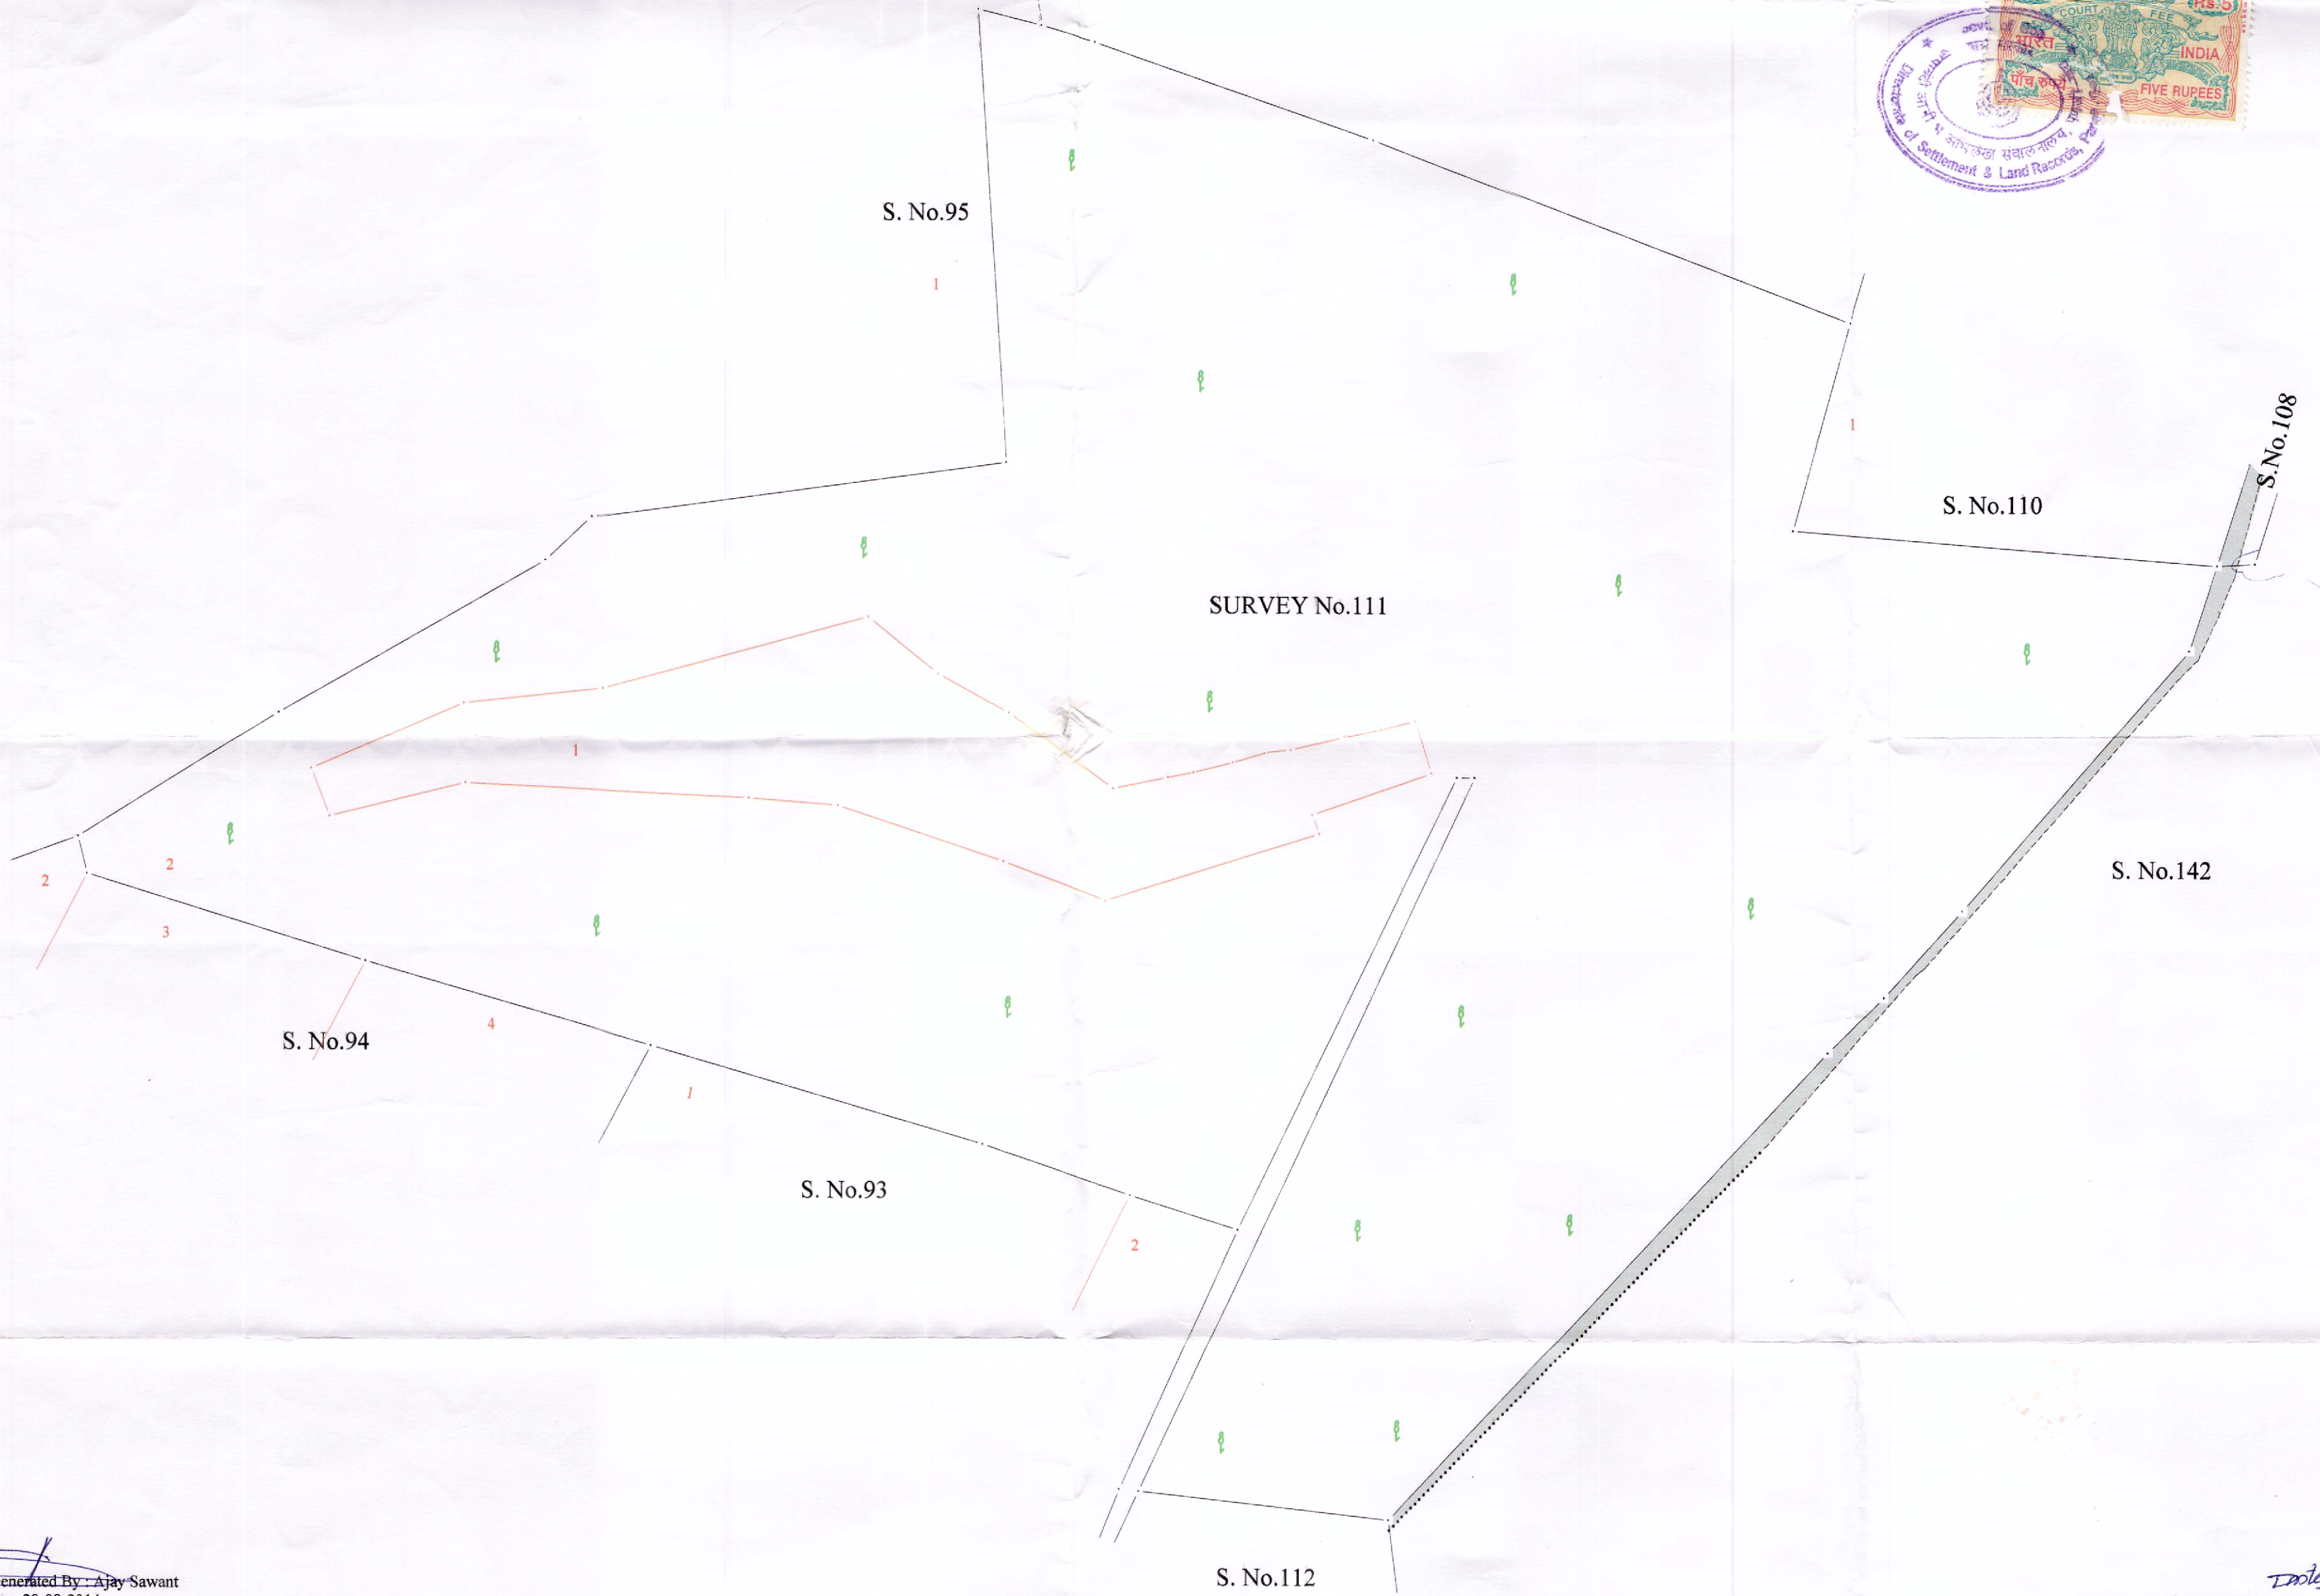

GOVERNMENT OF GOA
 Directorate of Settlement and Land Records
 PANAJI-GOIA

Inward No. 14286

Plan Showing plots situated at
 Village : GUIRDOLIM
 Taluka : SALCETE
 Survey No./Subdivision No. : 111/ 2
 Scale : 1:1000