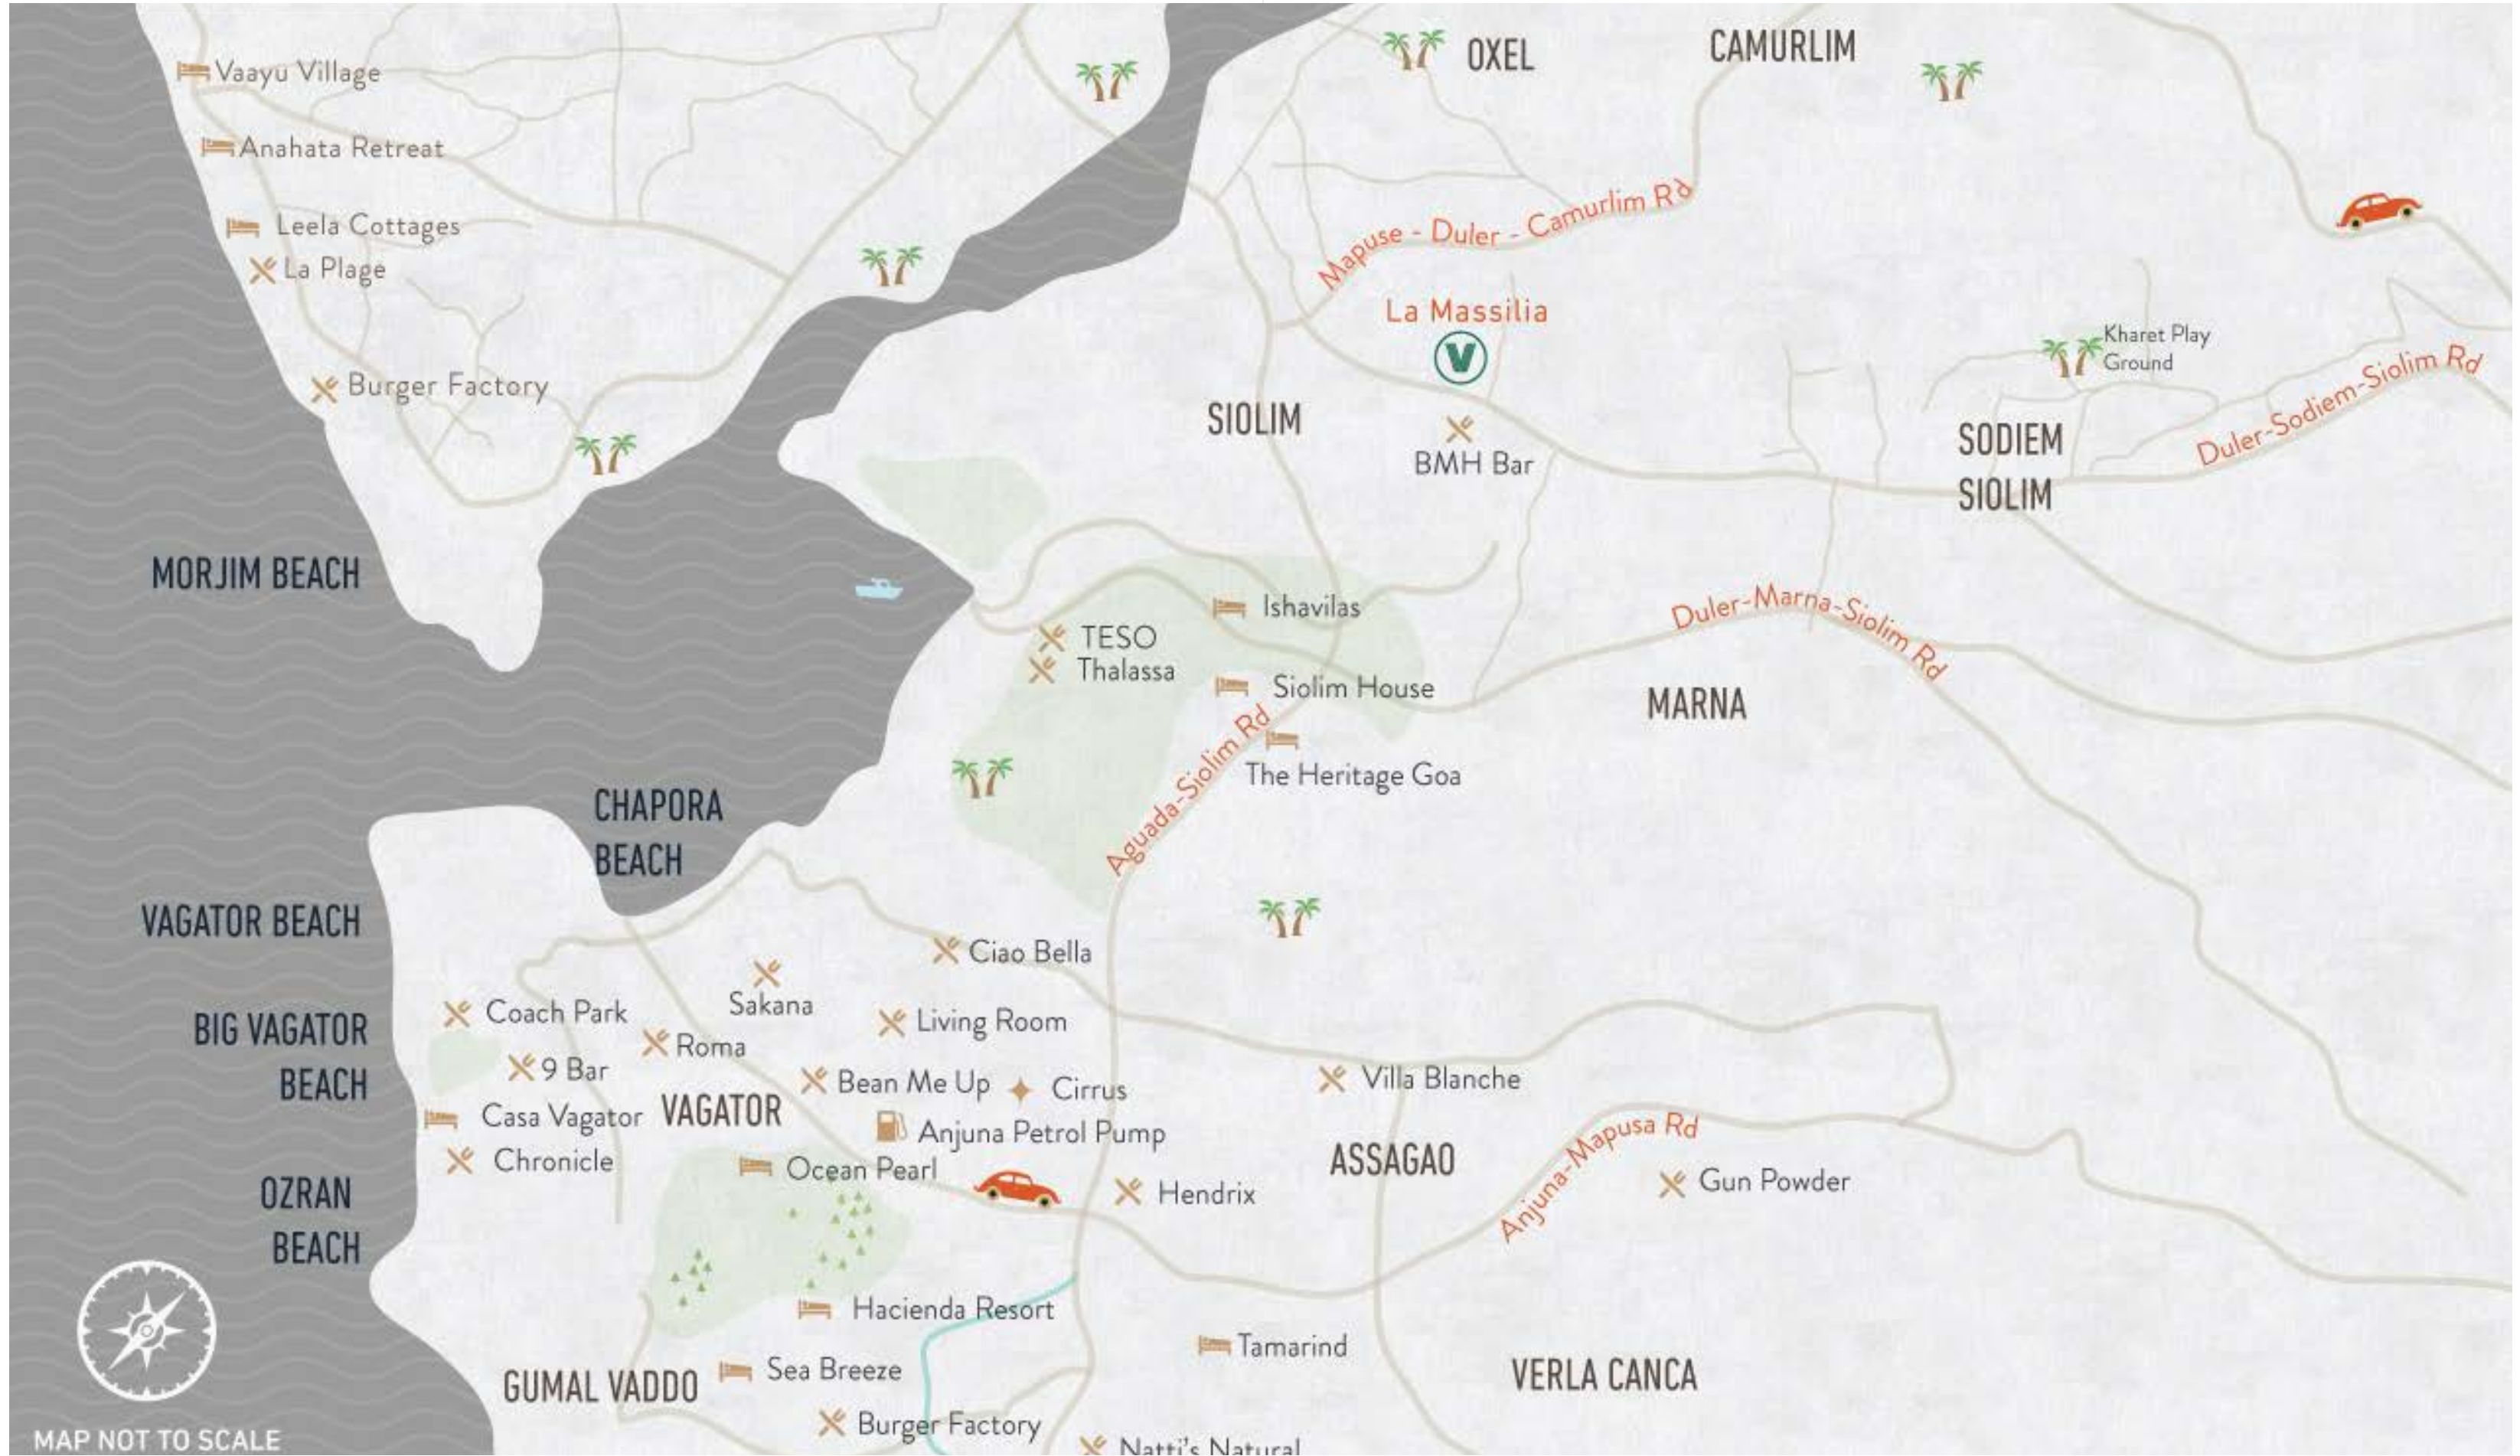

FIRST FLOOR

Vaayū Village

Anahata Retreat

Leela Cottages

La Plage

Burger Factory

OXEL

CAMURLIM

Mapuse - Duler - Camurlim Rd

La Massilia

BMH Bar

SIOLIM

Kharet Play Ground

SODIEM SIOLIM

Duler - Sodiem - Siolim Rd

MORJIM BEACH

TESO Thalassa

Ishavilas

Siolim House

The Heritage Goa

Duler - Marna - Siolim Rd

MARNA

CHAPORA BEACH

Aguada - Siolim Rd

Ciao Bella

VAGATOR BEACH

Coach Park

Sakana

Living Room

BIG VAGATOR BEACH

9 Bar

Roma

Bean Me Up

Cirrus

Villa Blanche

Casa Vagator

VAGATOR

Anjuna Petrol Pump

ASSAGAO

Chronicle

Ocean Pearl

Hendrix

Anjuna - Mapusa Rd

Gun Powder

OZRAN BEACH

Hacienda Resort

Tamarind

VERLA CANCA

GUMAL VADDO

Sea Breeze

Burger Factory

Natti's Natural

MAP NOT TO SCALE