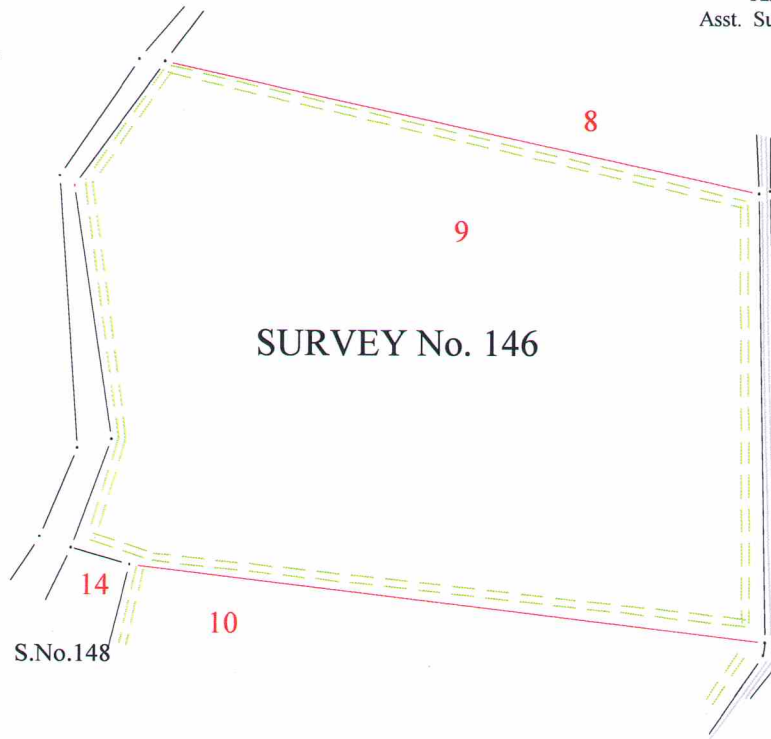

GOVERNMENT OF GOA
Directorate of Settlement and Land Records
PANAJI-GOA

Inward No.: 9517

Plan Showing plots situated at
Village : ASSAGAO
Taluka : BARDEZ
Survey No./Subdivision No. : 146/ 9
Scale :1:1000

Anisha

Anisha Matondkar
Asst. Survey & Settlement Officer
Panaji-Goa

Swetal V. Narvekar

Generated By : Swetal V. Narvekar (F.S)

On : 27-07-2018

Dilip Tamoskar
27/07/2018

Compared By:Dilip Tamoskar (D'Man Gr. I)