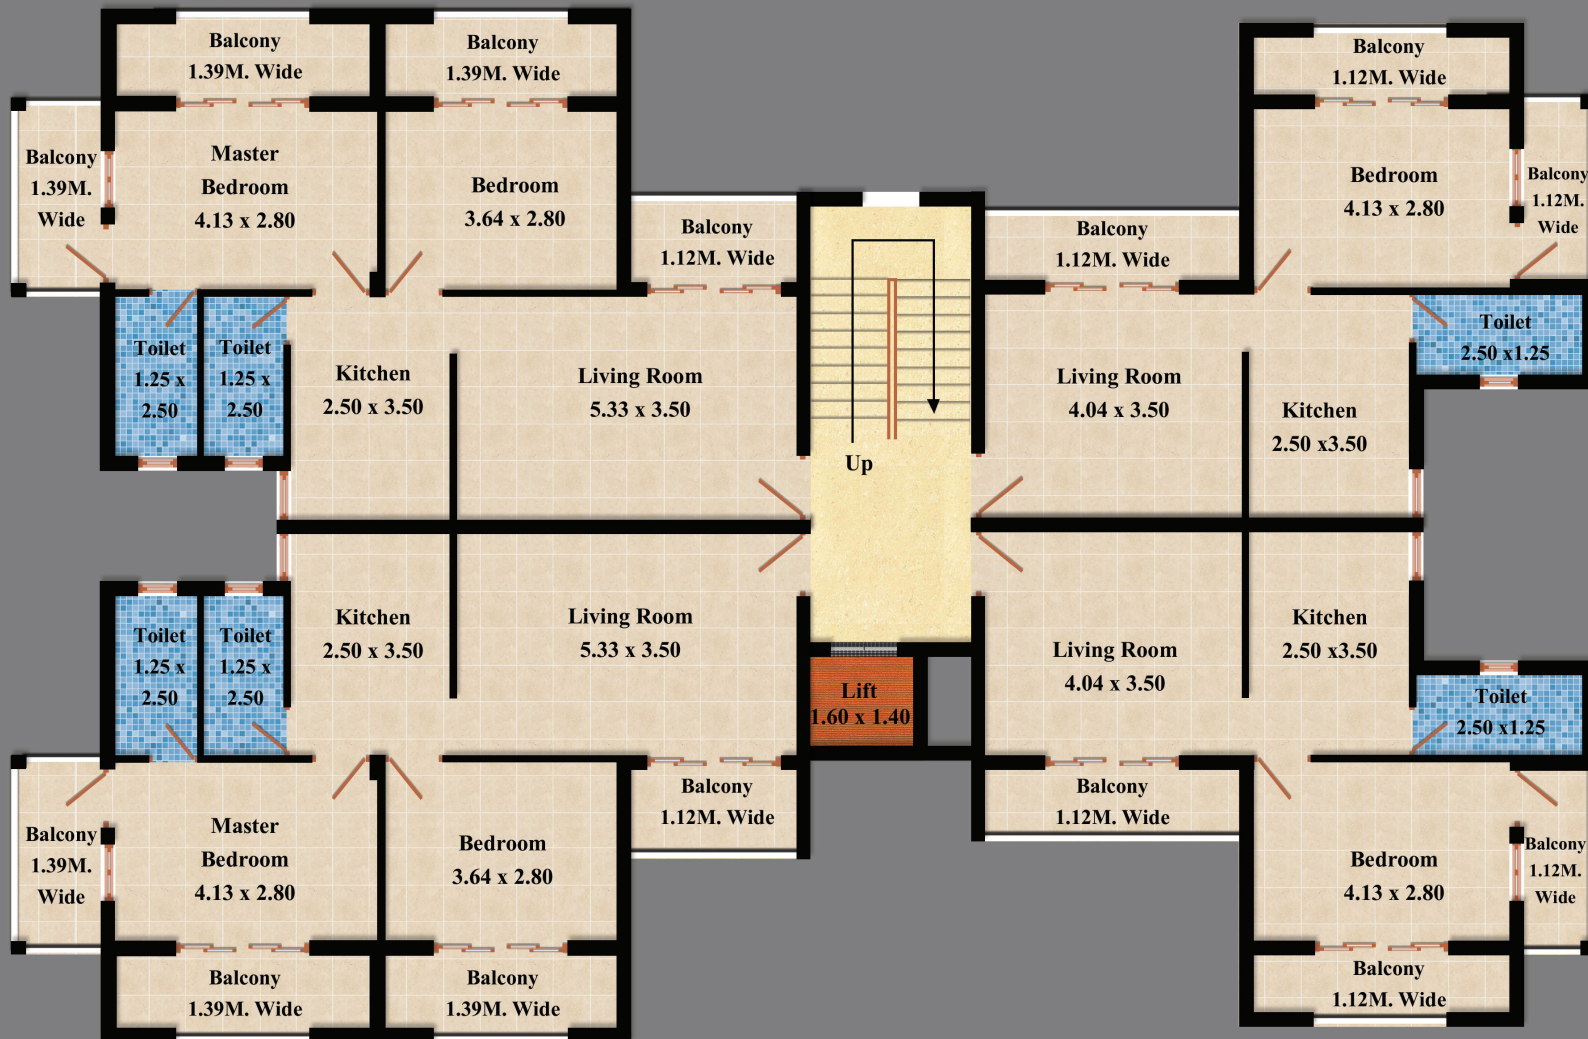

Entry

Gate

ADITYA HARMONY

SERBEYS

NE XT

RADION

RCZ special

Typical Floor Plan of Block A & B

Typical Floor Plan of Block C