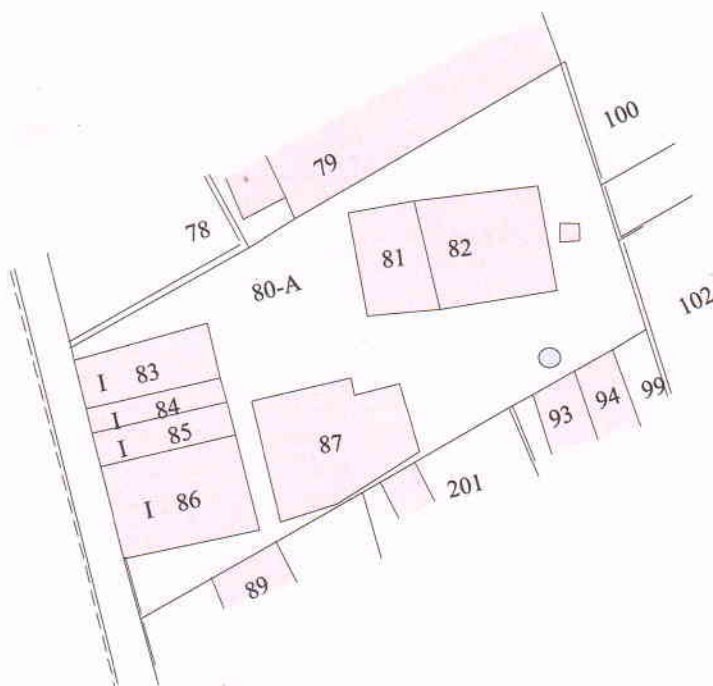

GOVERNMENT OF GOA
Directorate of Settlement and Land Records
PANAJI-GOA

Plan Showing plots situated at

City : PANAJI

Taluka : TISWADI

P.T.SHEET No./CHALTA No. : 61/ 80-A,81,82,83,84,85,86 & 87

Scale : 1:500