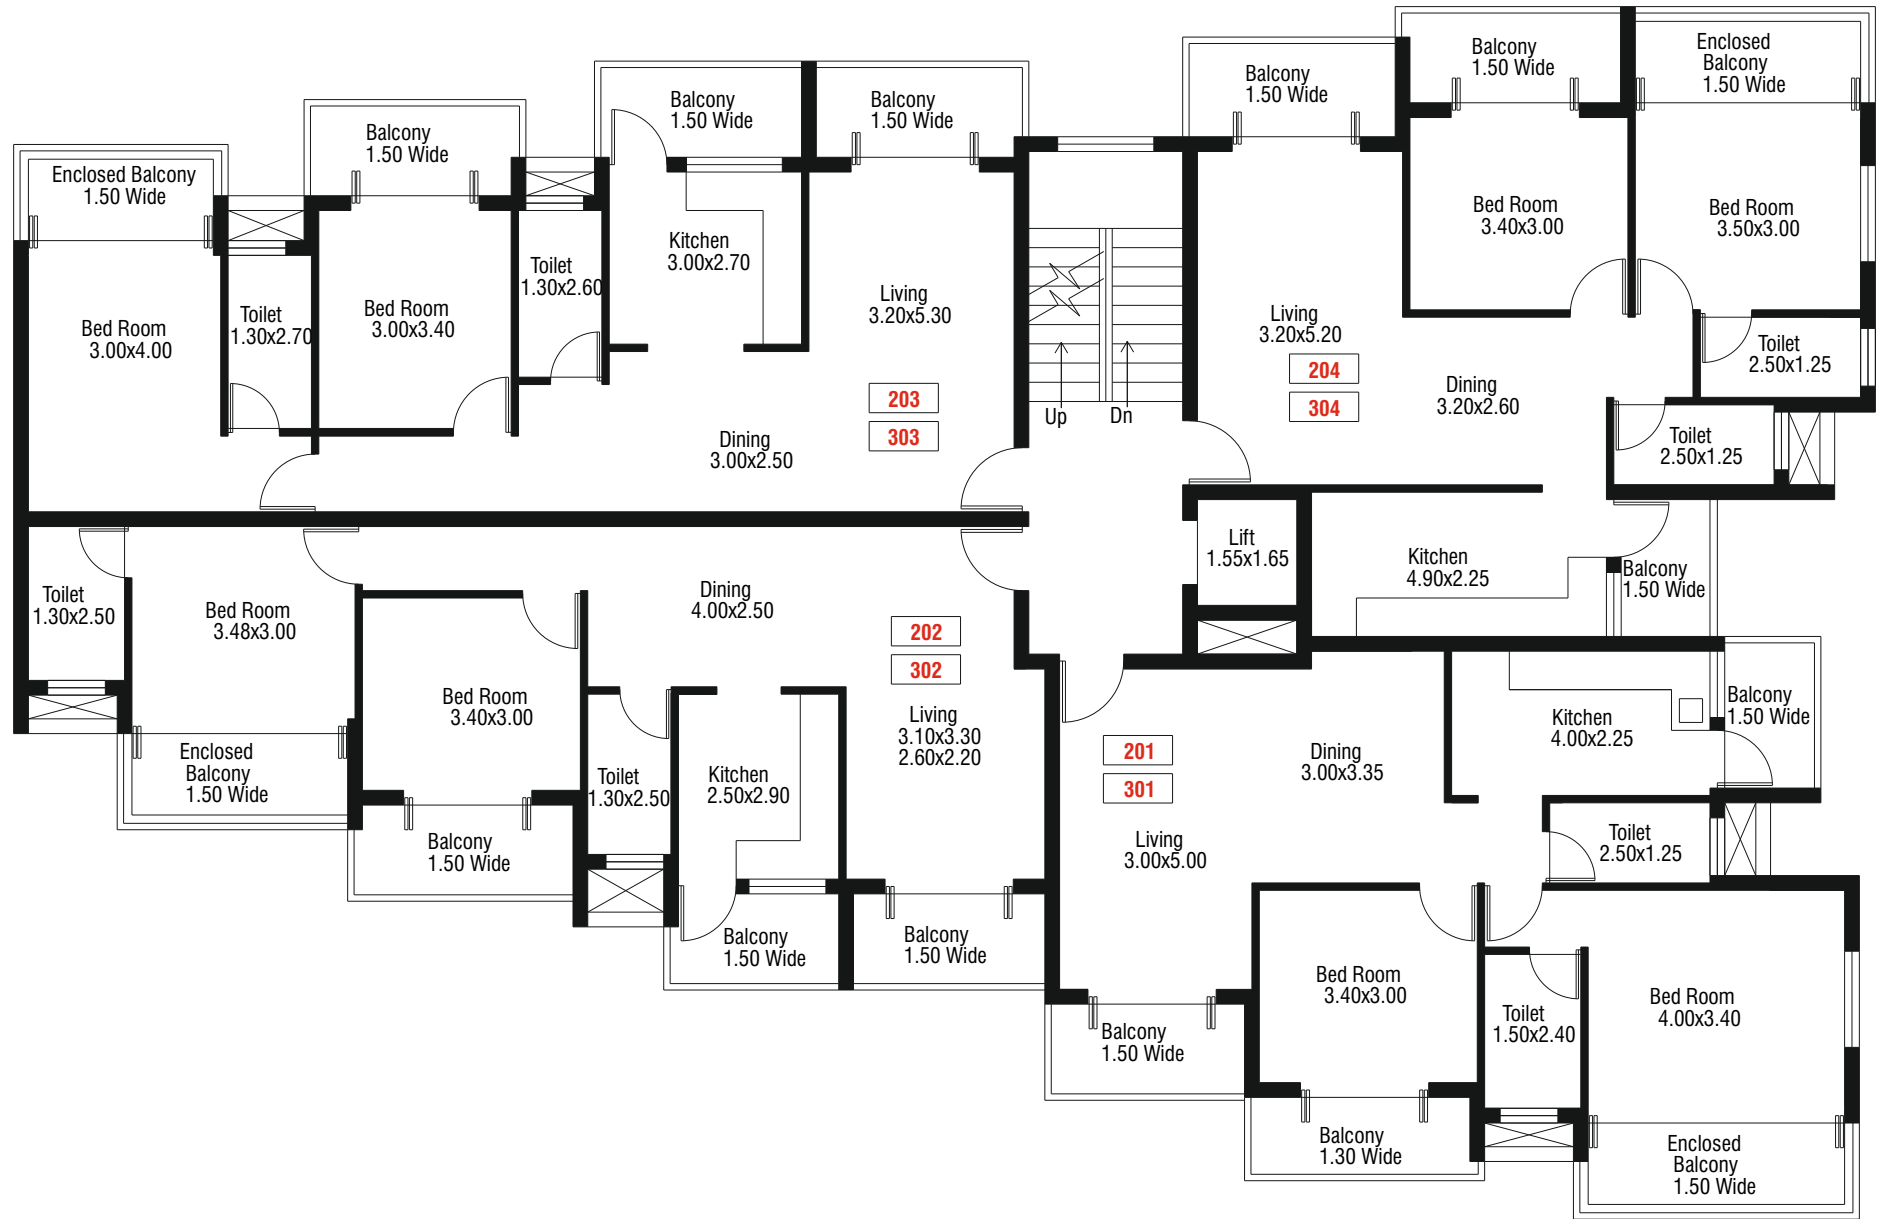

Gated Complex

Clubhouse

Covered
Car parking

24 hrs
Water Supply

Elevator with
Backup generator

Security

Darius
Paradise
Phase II

Location Map
not to scale