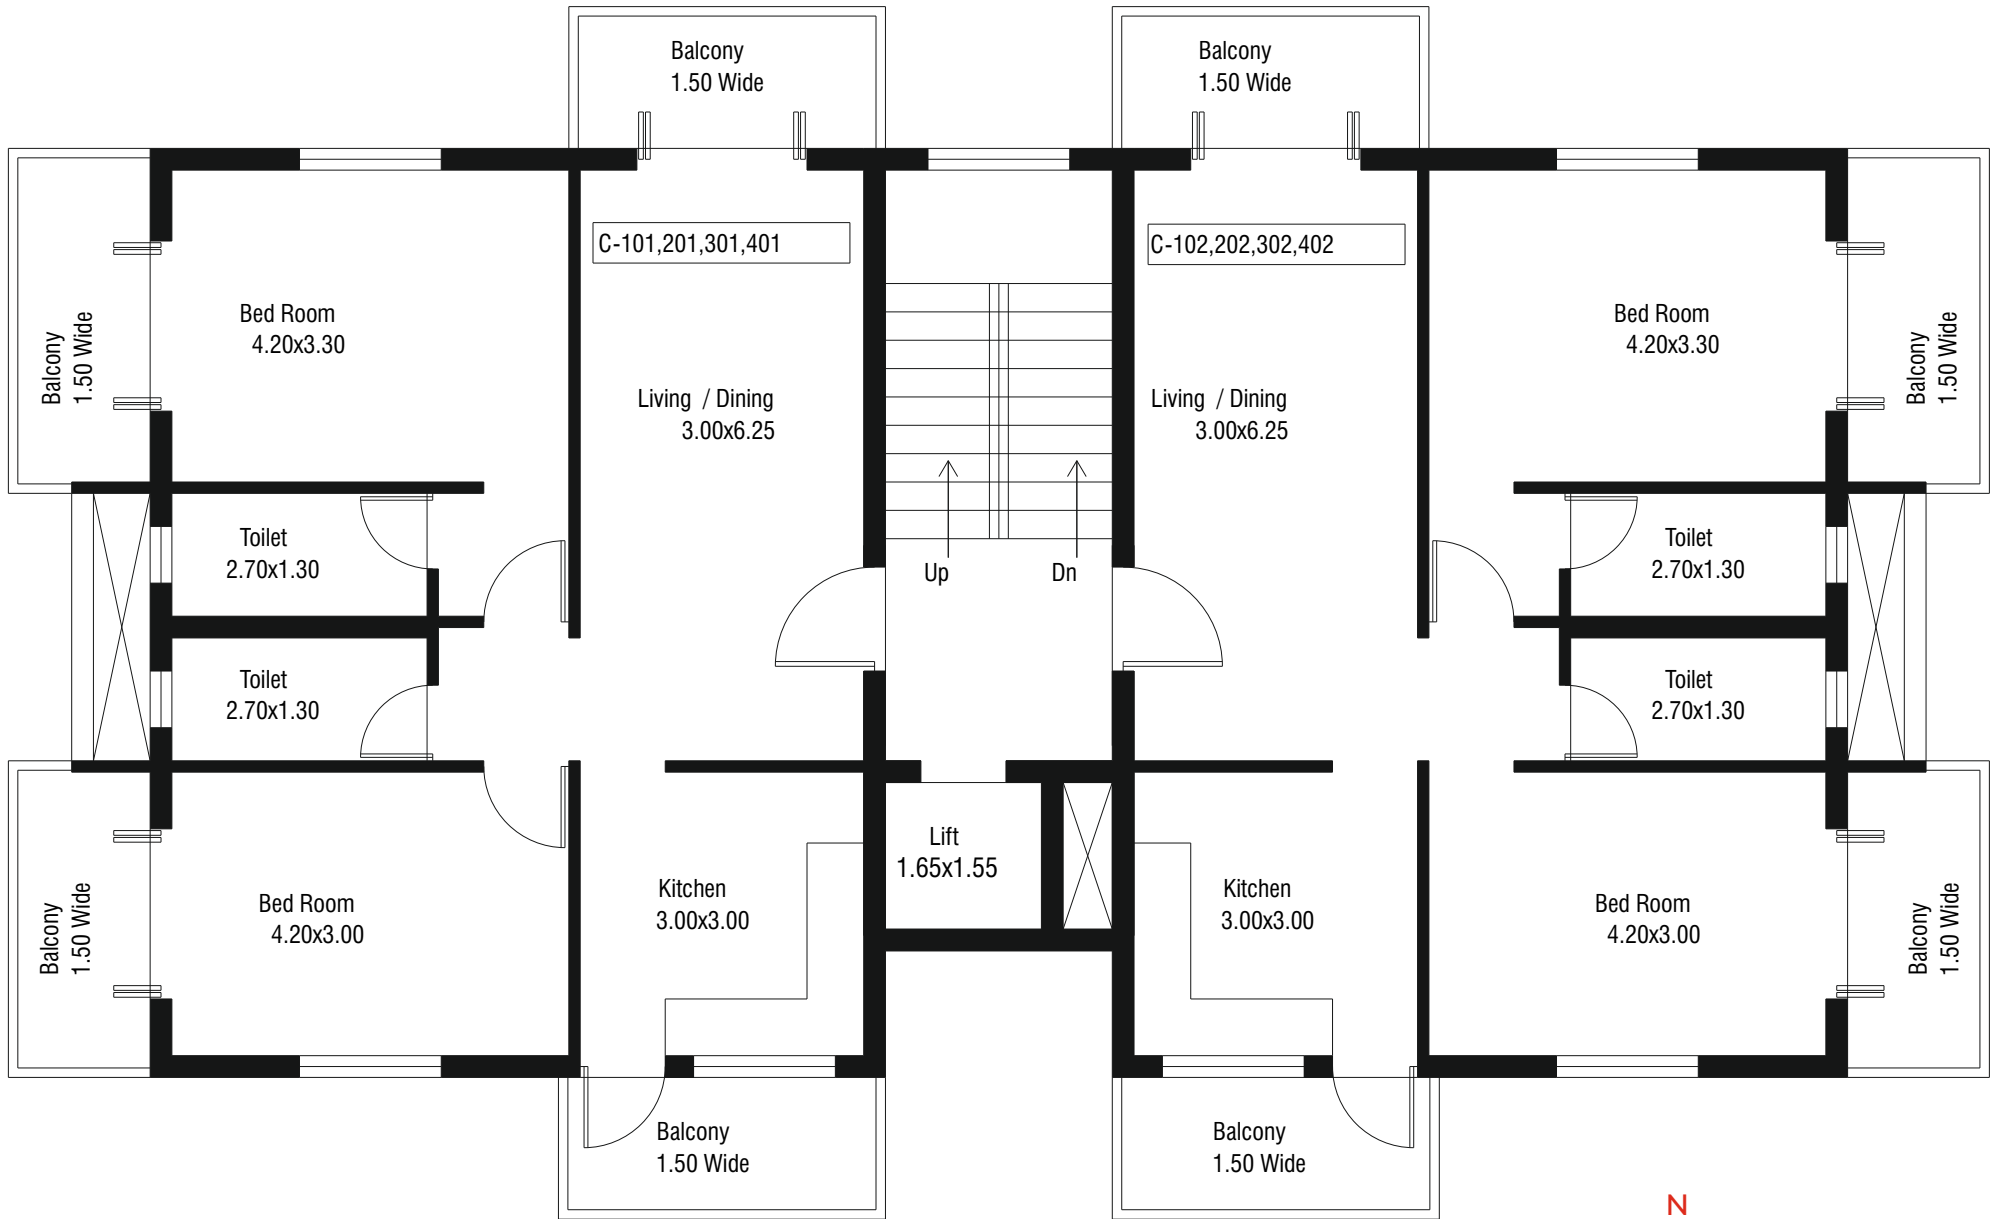

Gated Complex

Clubhouse

Covered
Car parking

24 hrs
Water Supply

Elevator with
Backup generator

Security

Darius
Paradise
Phase II

Location Map
not to scale