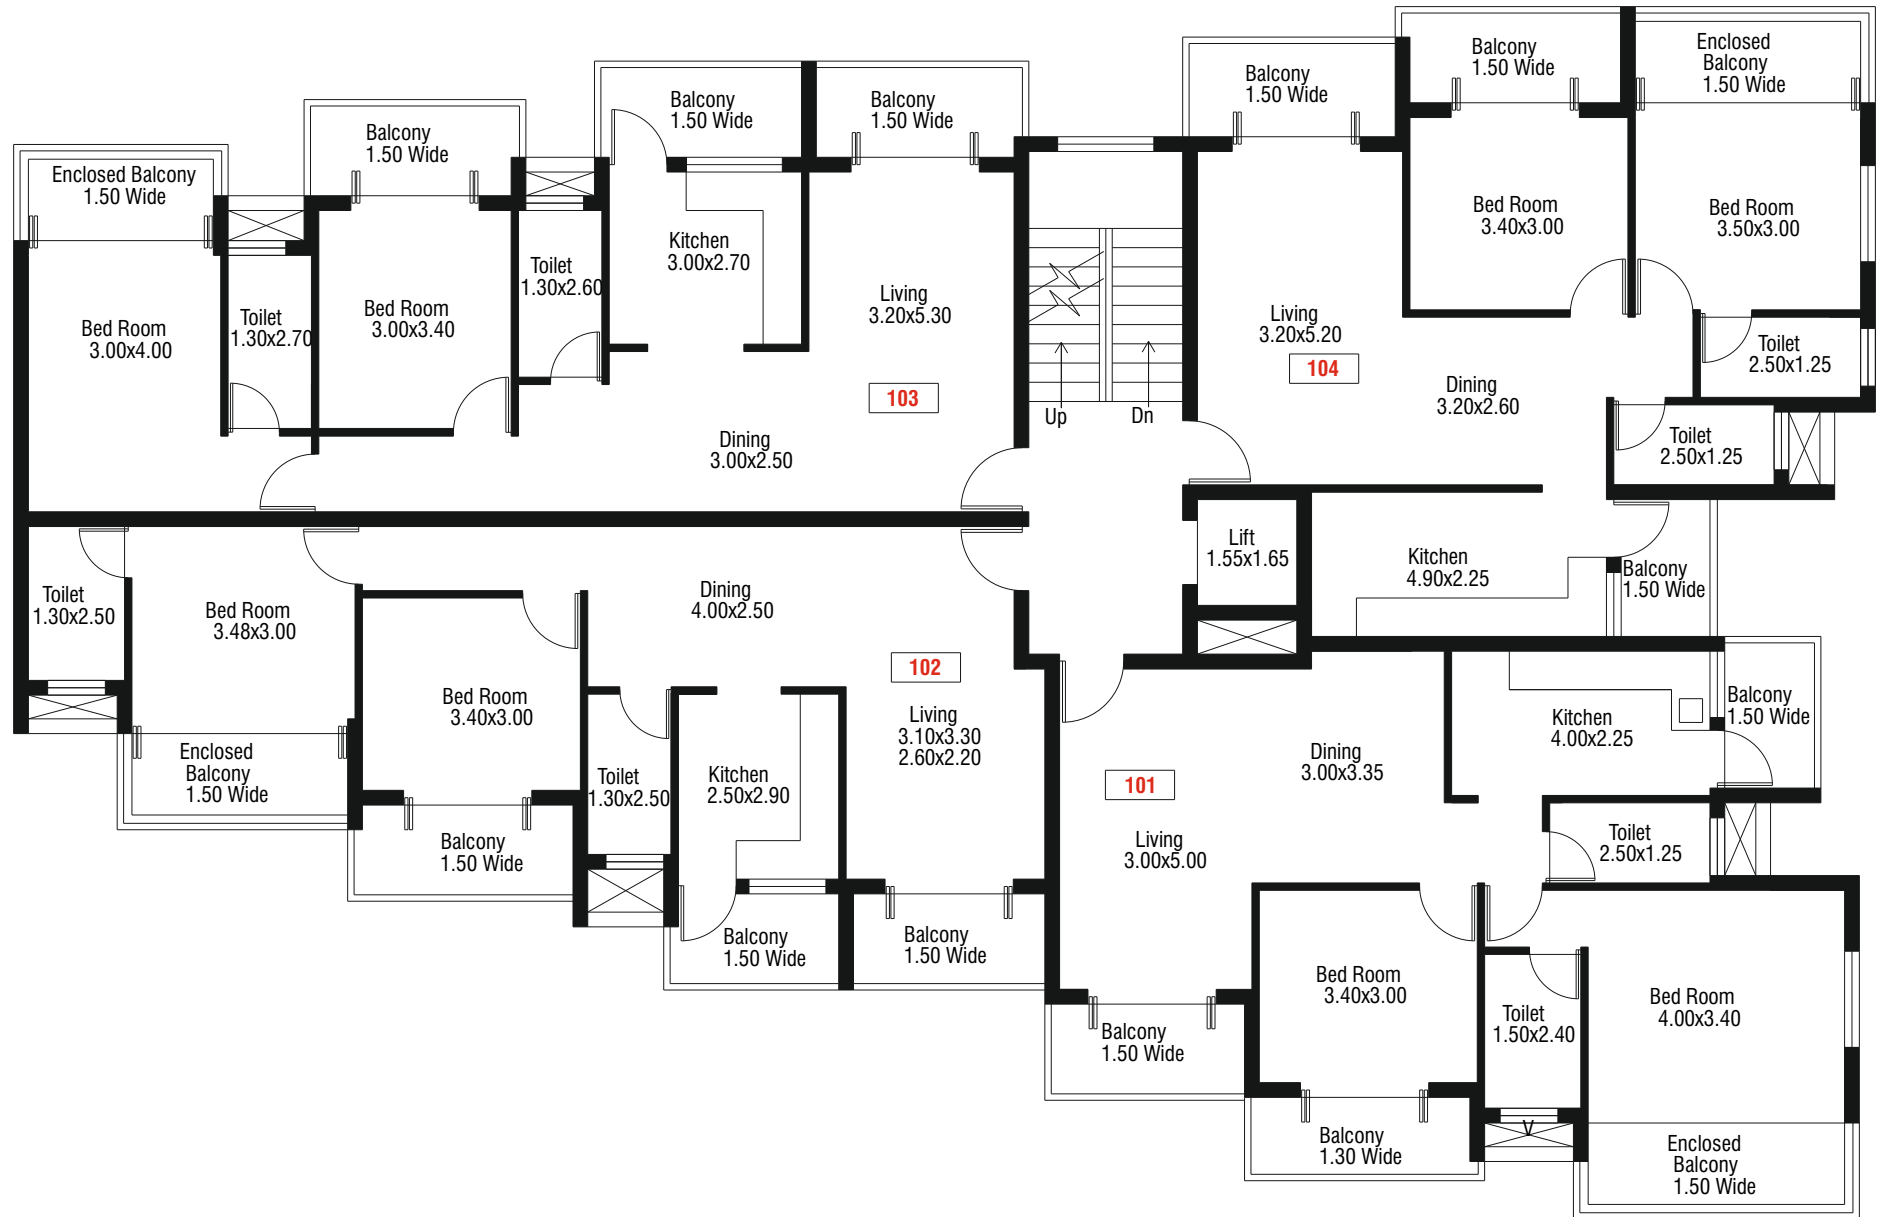

Gated Complex

Clubhouse

Covered
Car parking

24 hrs
Water Supply

Elevator with
Backup generator

Security

Darius
Paradise
Phase II

Location Map
not to scale