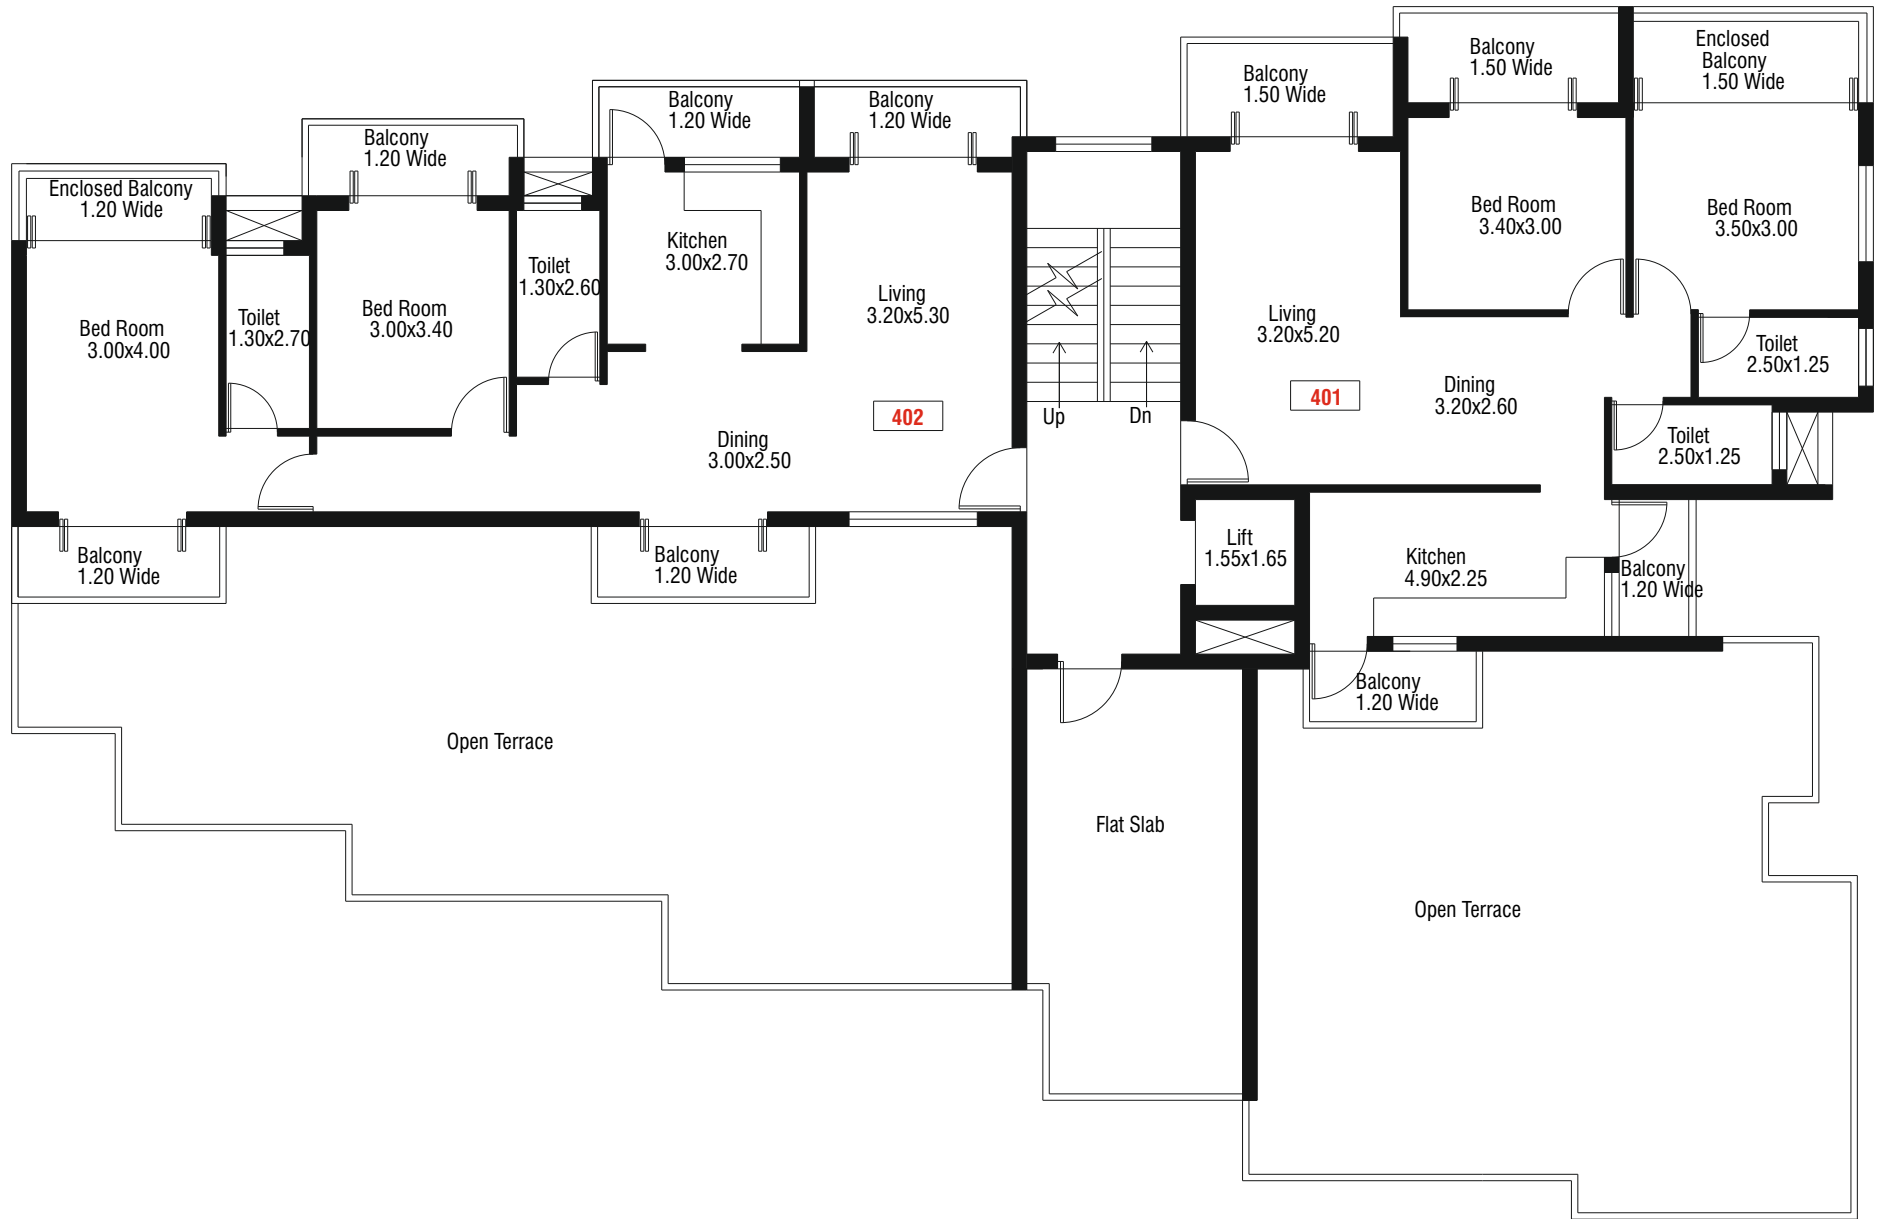

Gated Complex

Clubhouse

Covered
Car parking

24 hrs
Water Supply

Elevator with
Backup generator

Security

Darius
Paradise
Phase II

Location Map
not to scale