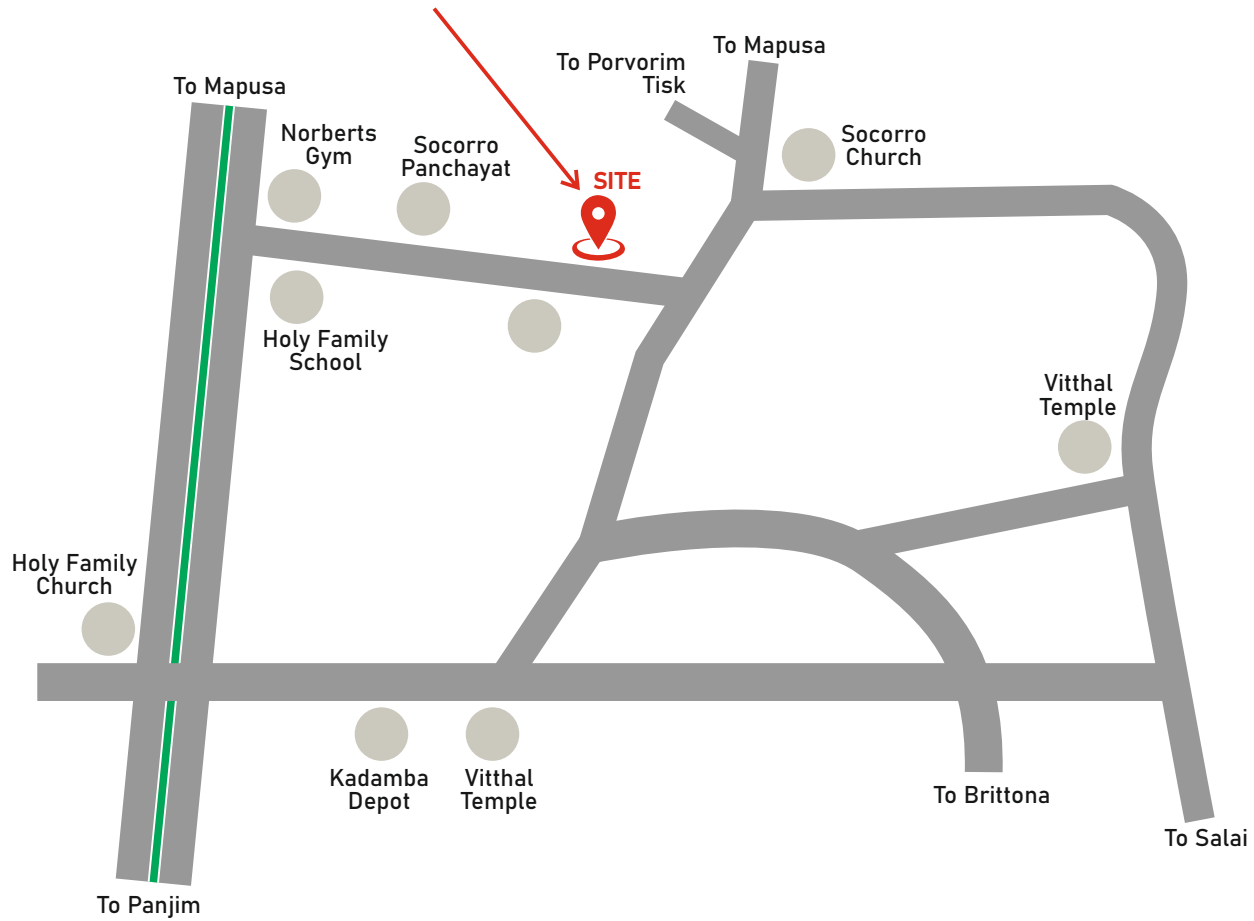

Gated Complex

Clubhouse

Covered
Car parking

24 hrs
Water Supply

Elevator with
Backup generator

Security

Darius
Paradise
Phase II

Location Map
not to scale

Darius
Paradise
Phase II

Road facing Shops & Spacious Residences & at Porvorim, Goa

For Bookings & Enquiries Please Contact

C V CONSTRUCTIONS
Contractors & Builders

Address : Models Riviera, Shop no. 3, 4, 5 Near hotel Miramar, Caranzalem - Goa 403002