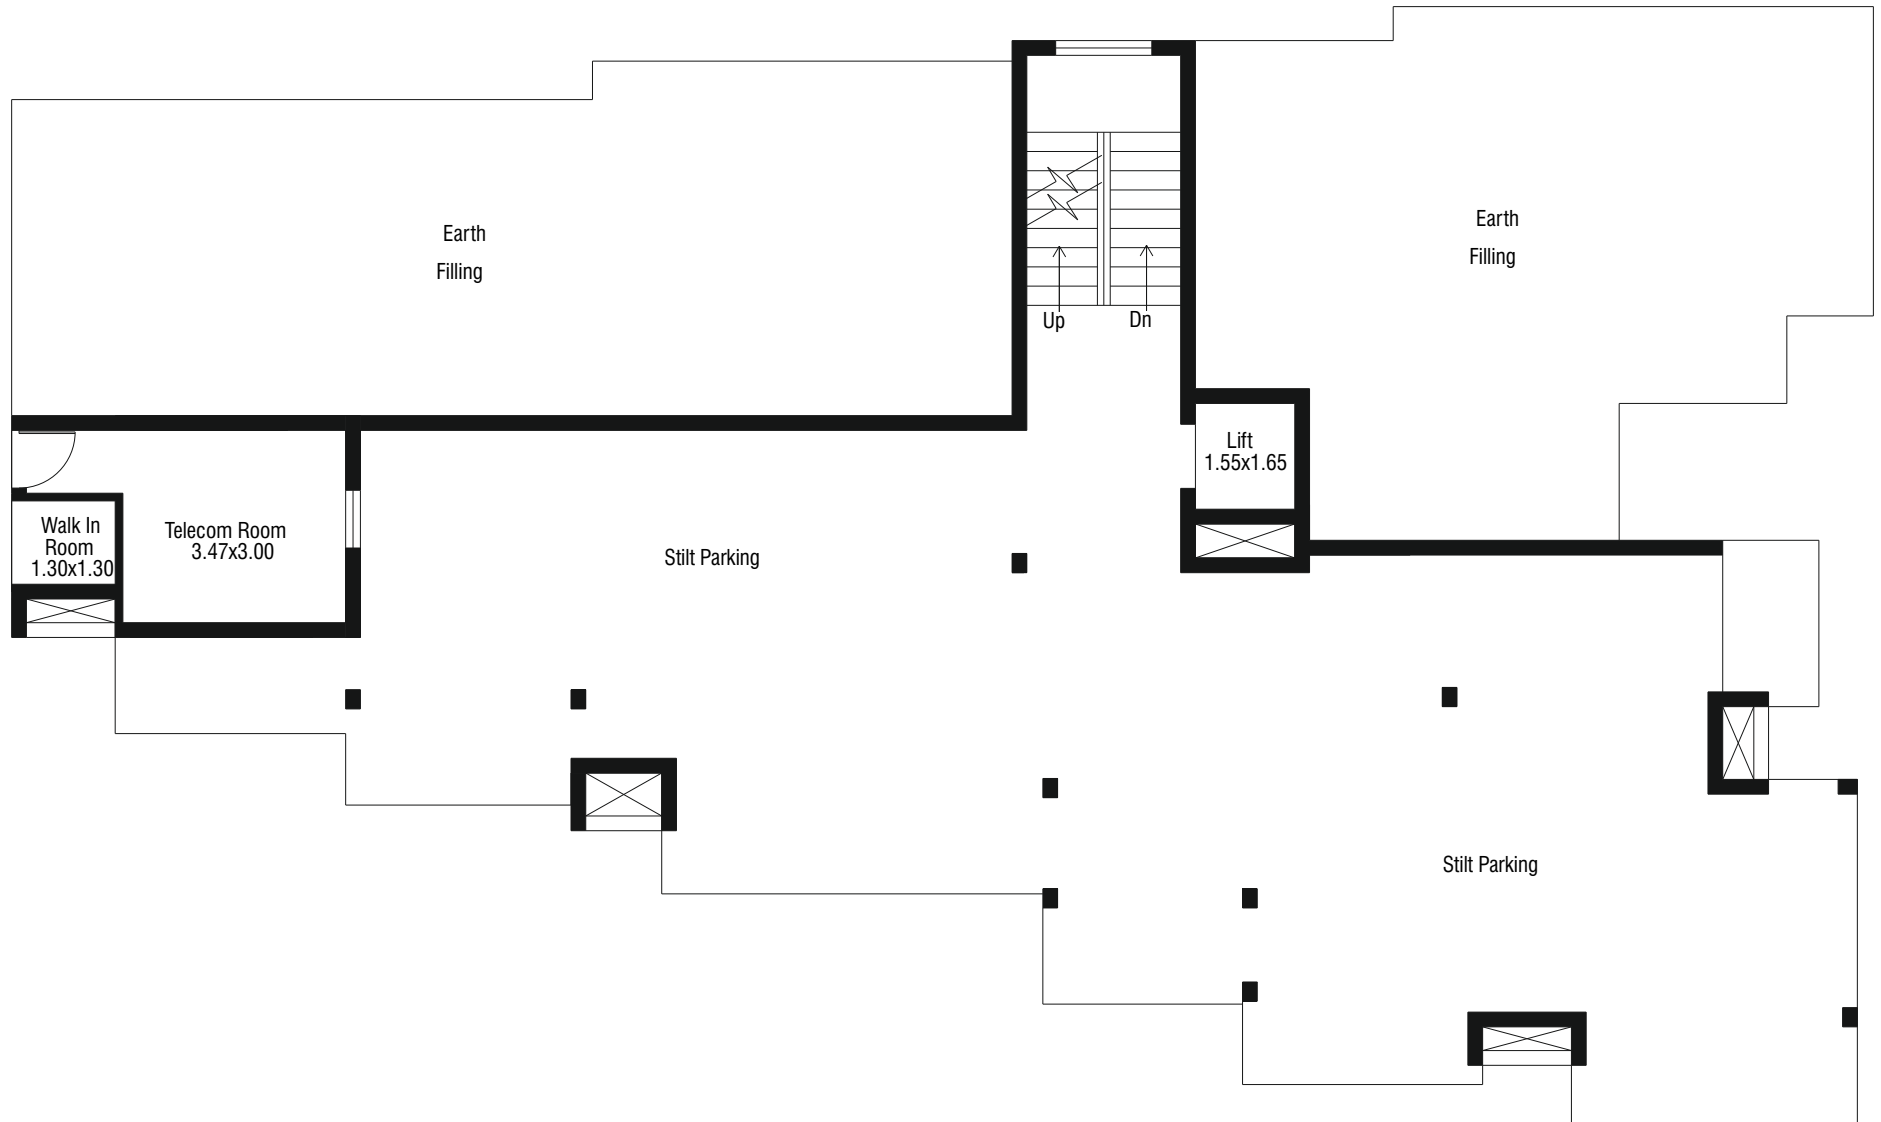

Gated Complex

Clubhouse

Covered
Car parking

24 hrs
Water Supply

Elevator with
Backup generator

Security

Darius
Paradise
Phase II

Location Map
not to scale