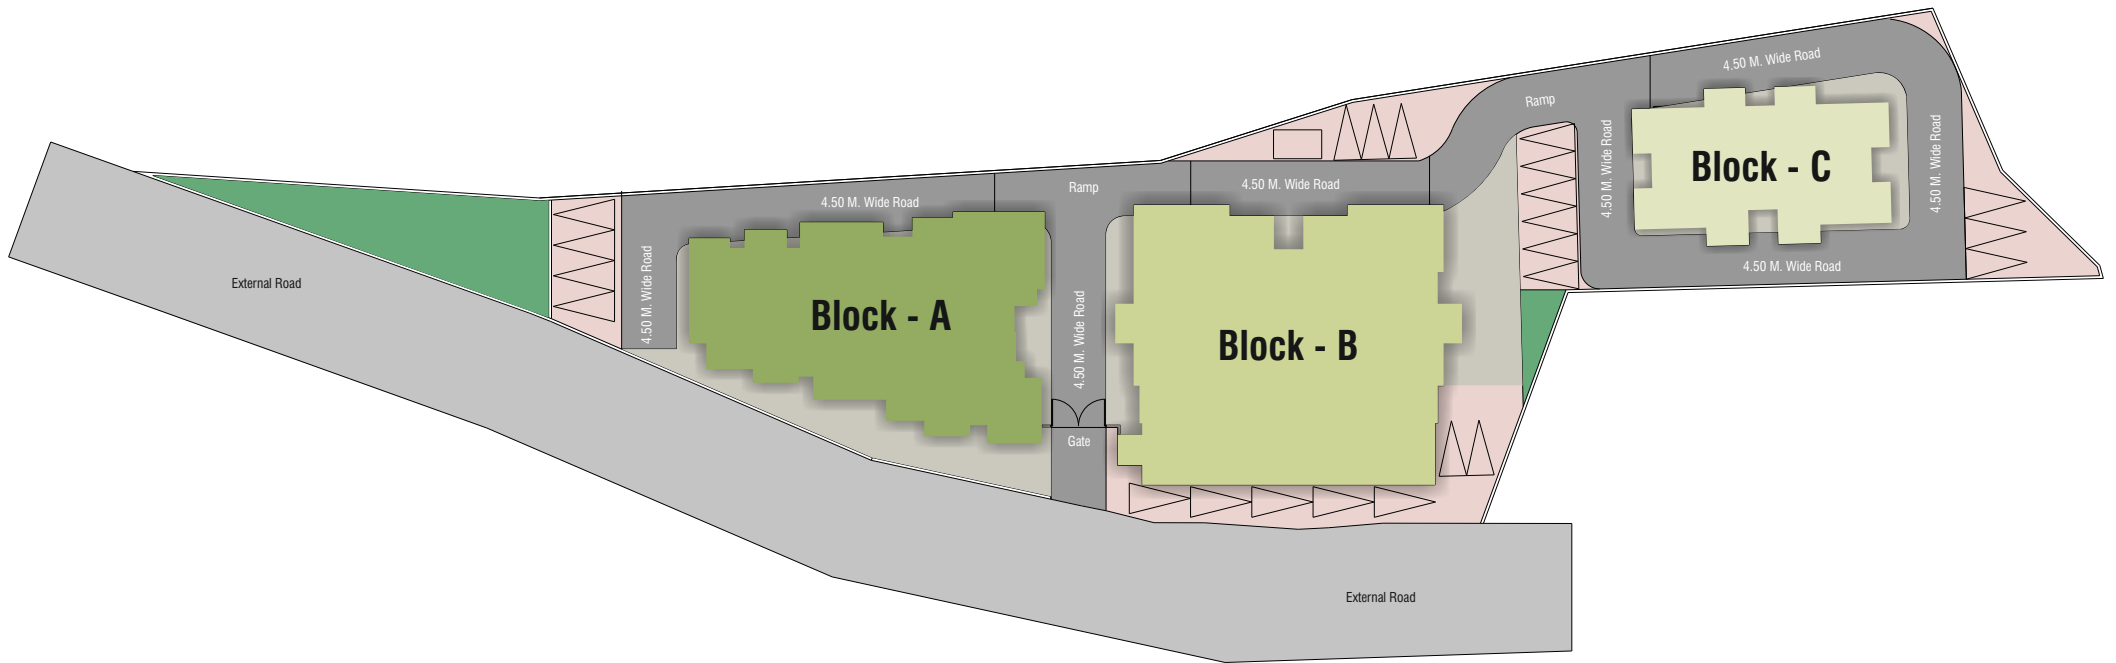

Gated Complex

Clubhouse

Covered
Car parking

24 hrs
Water Supply

Elevator with
Backup generator

Security

Darius
Paradise
Phase II

Location Map
not to scale