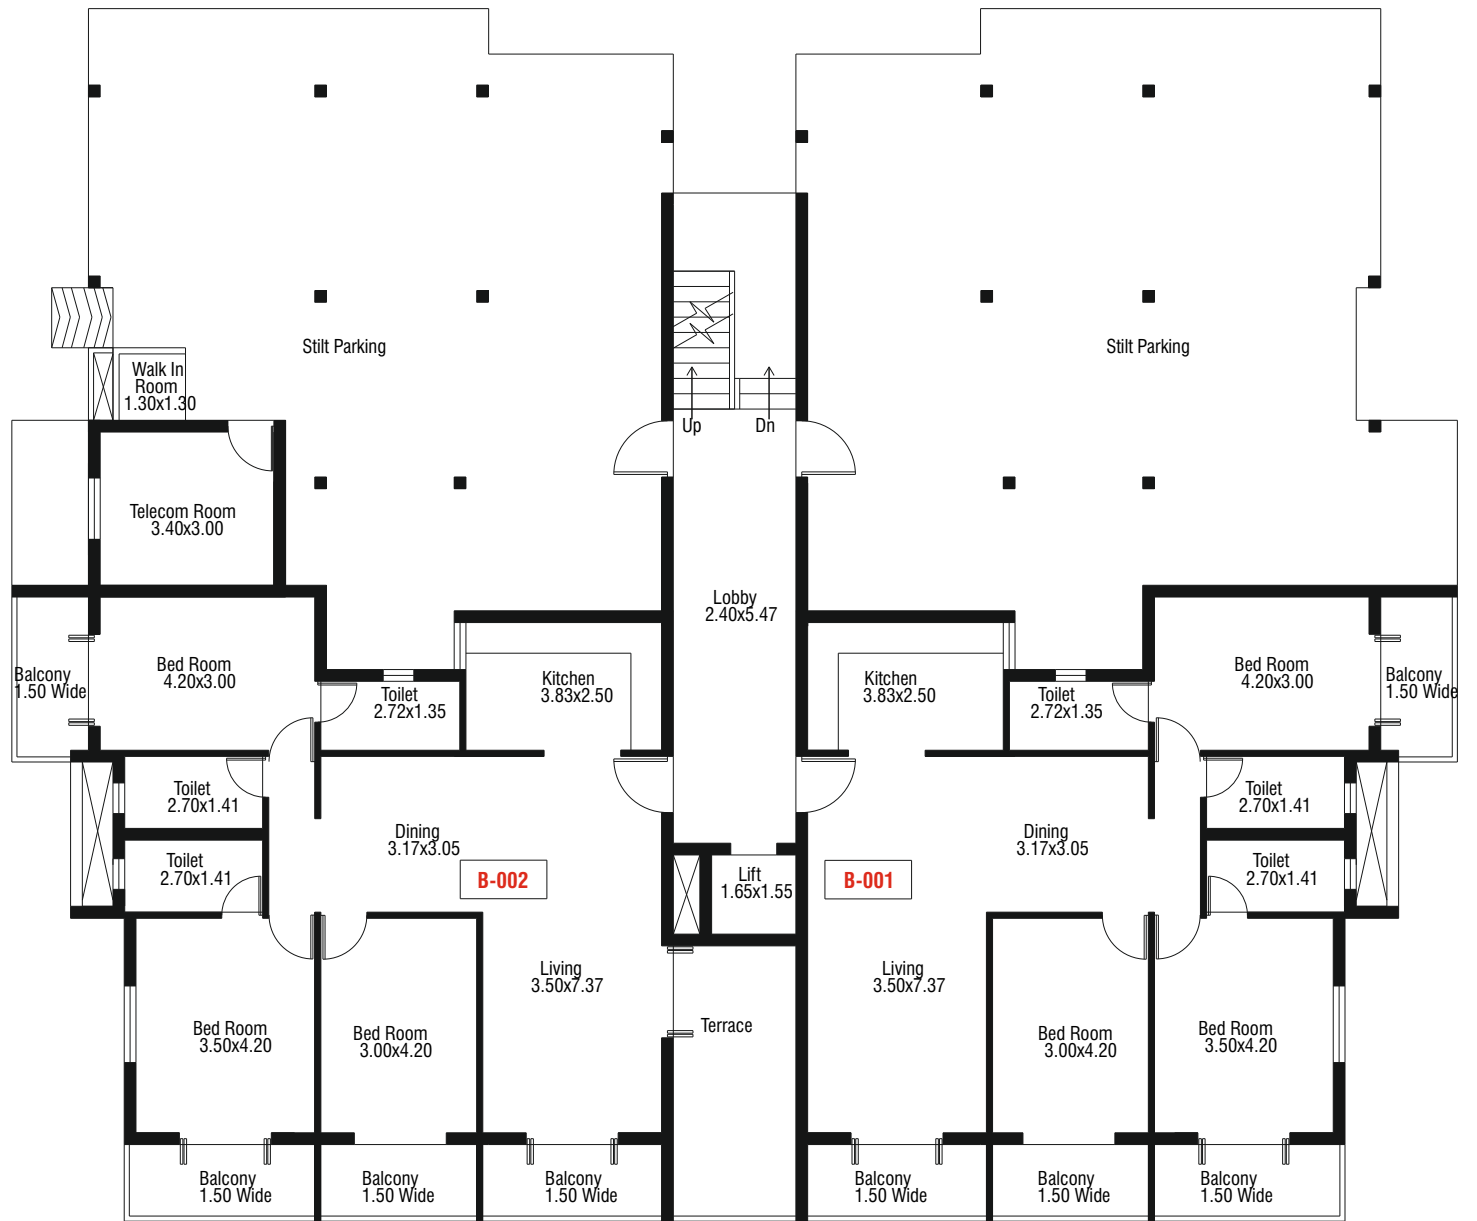

Gated Complex

Clubhouse

Covered
Car parking

24 hrs
Water Supply

Elevator with
Backup generator

Security

Darius
Paradise
Phase II

Location Map
not to scale