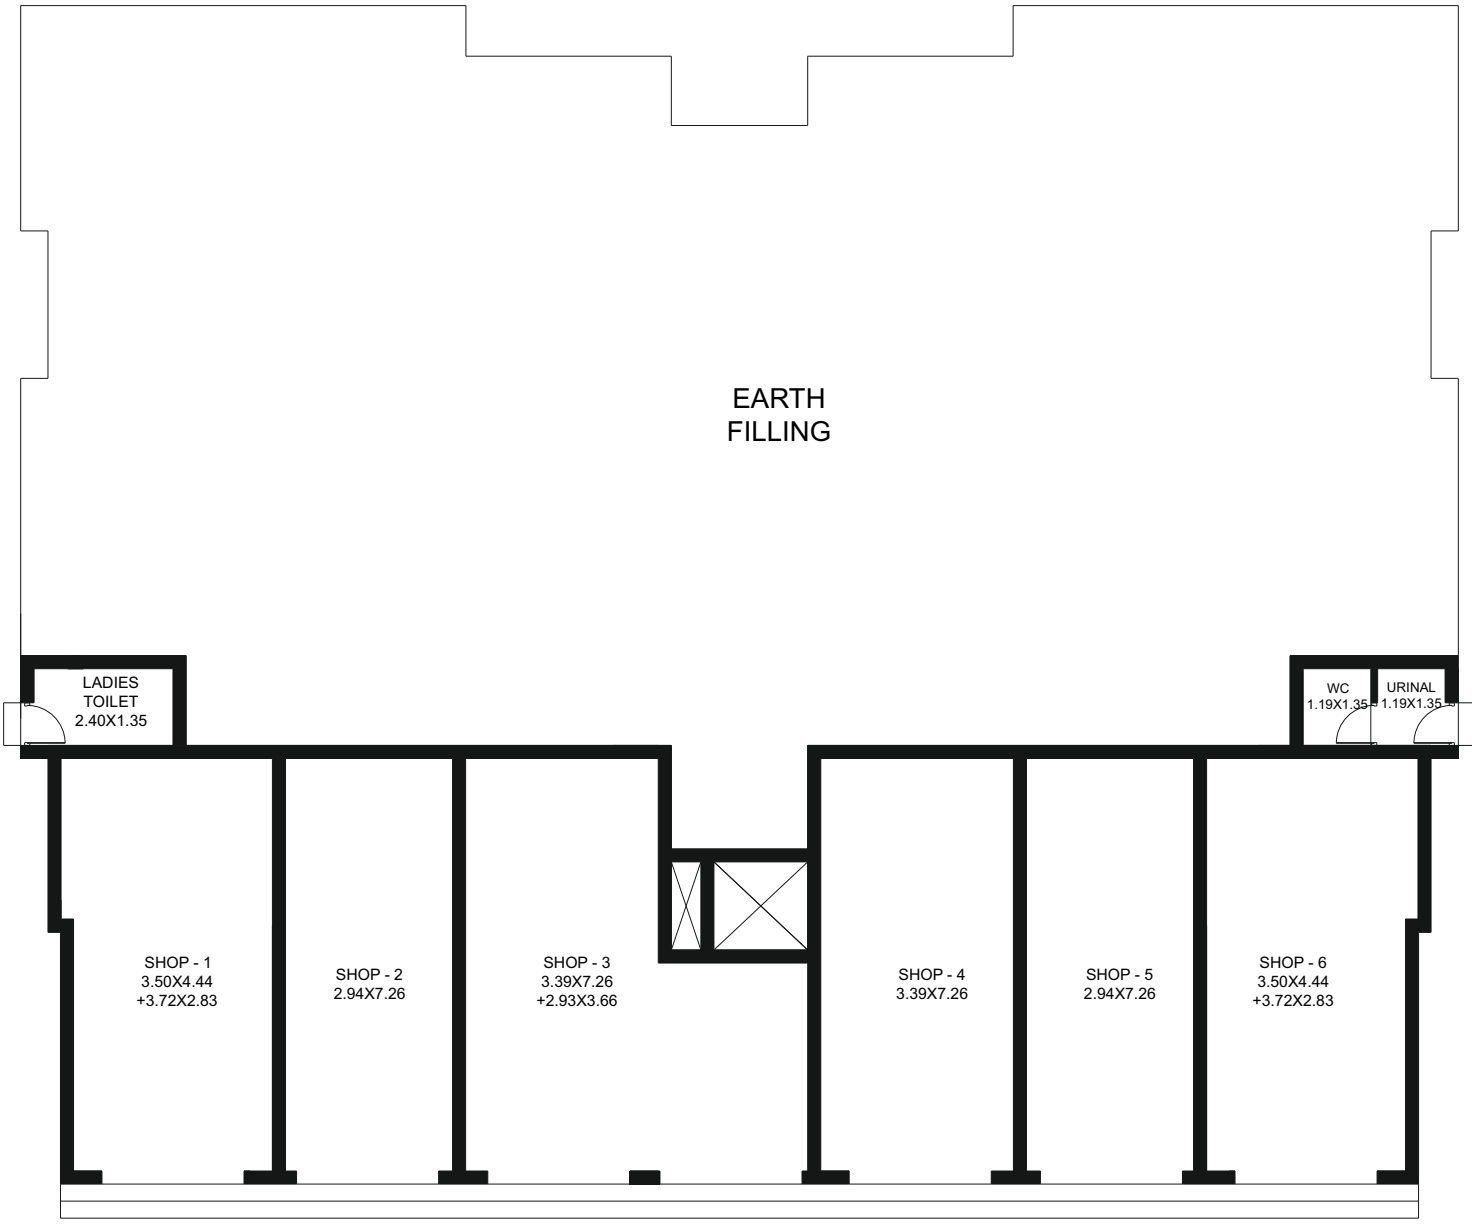

Gated Complex

Clubhouse

Covered
Car parking

24 hrs
Water Supply

Elevator with
Backup generator

Security

Darius
Paradise
Phase II

Location Map
not to scale