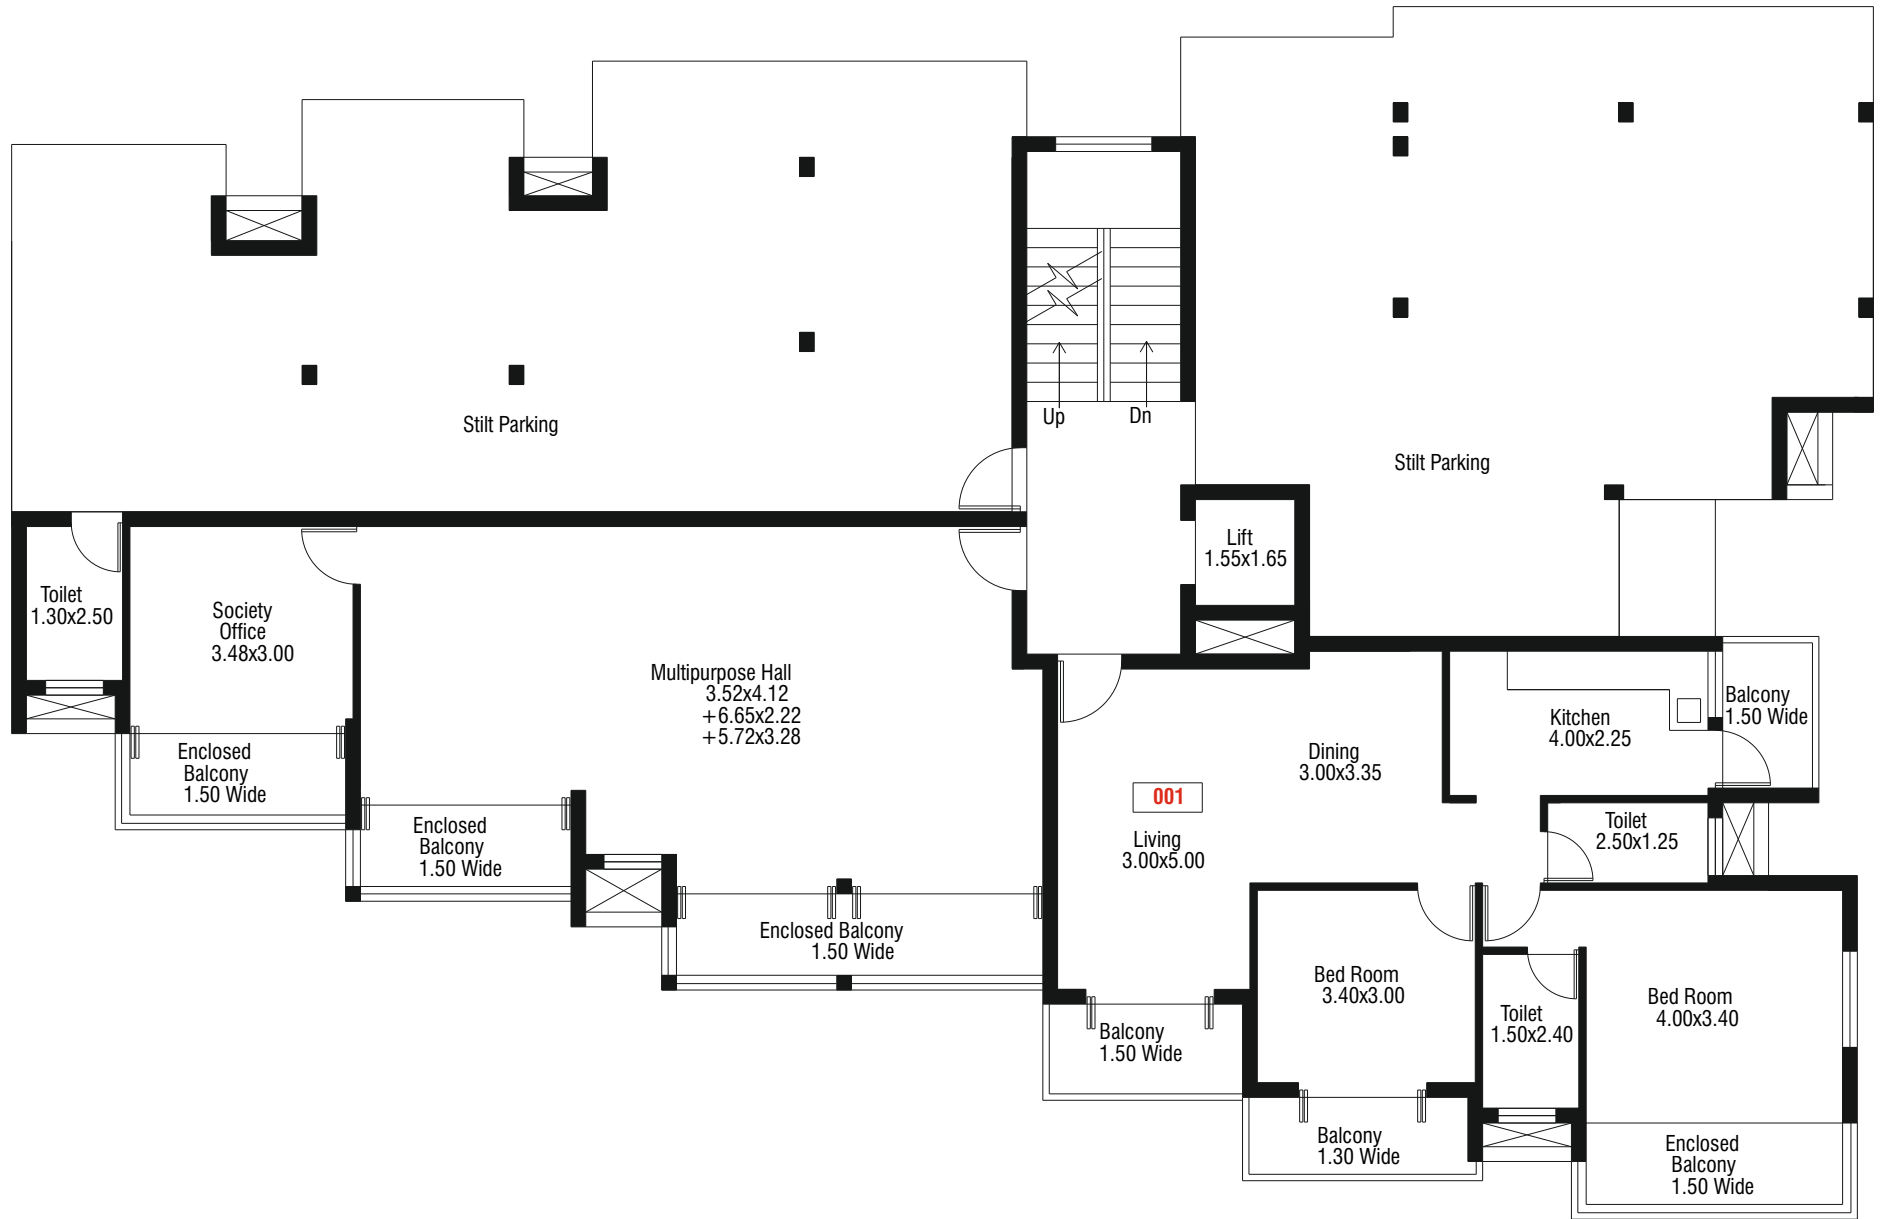

Gated Complex

Clubhouse

Covered
Car parking

24 hrs
Water Supply

Elevator with
Backup generator

Security

Darius
Paradise
Phase II

Location Map
not to scale