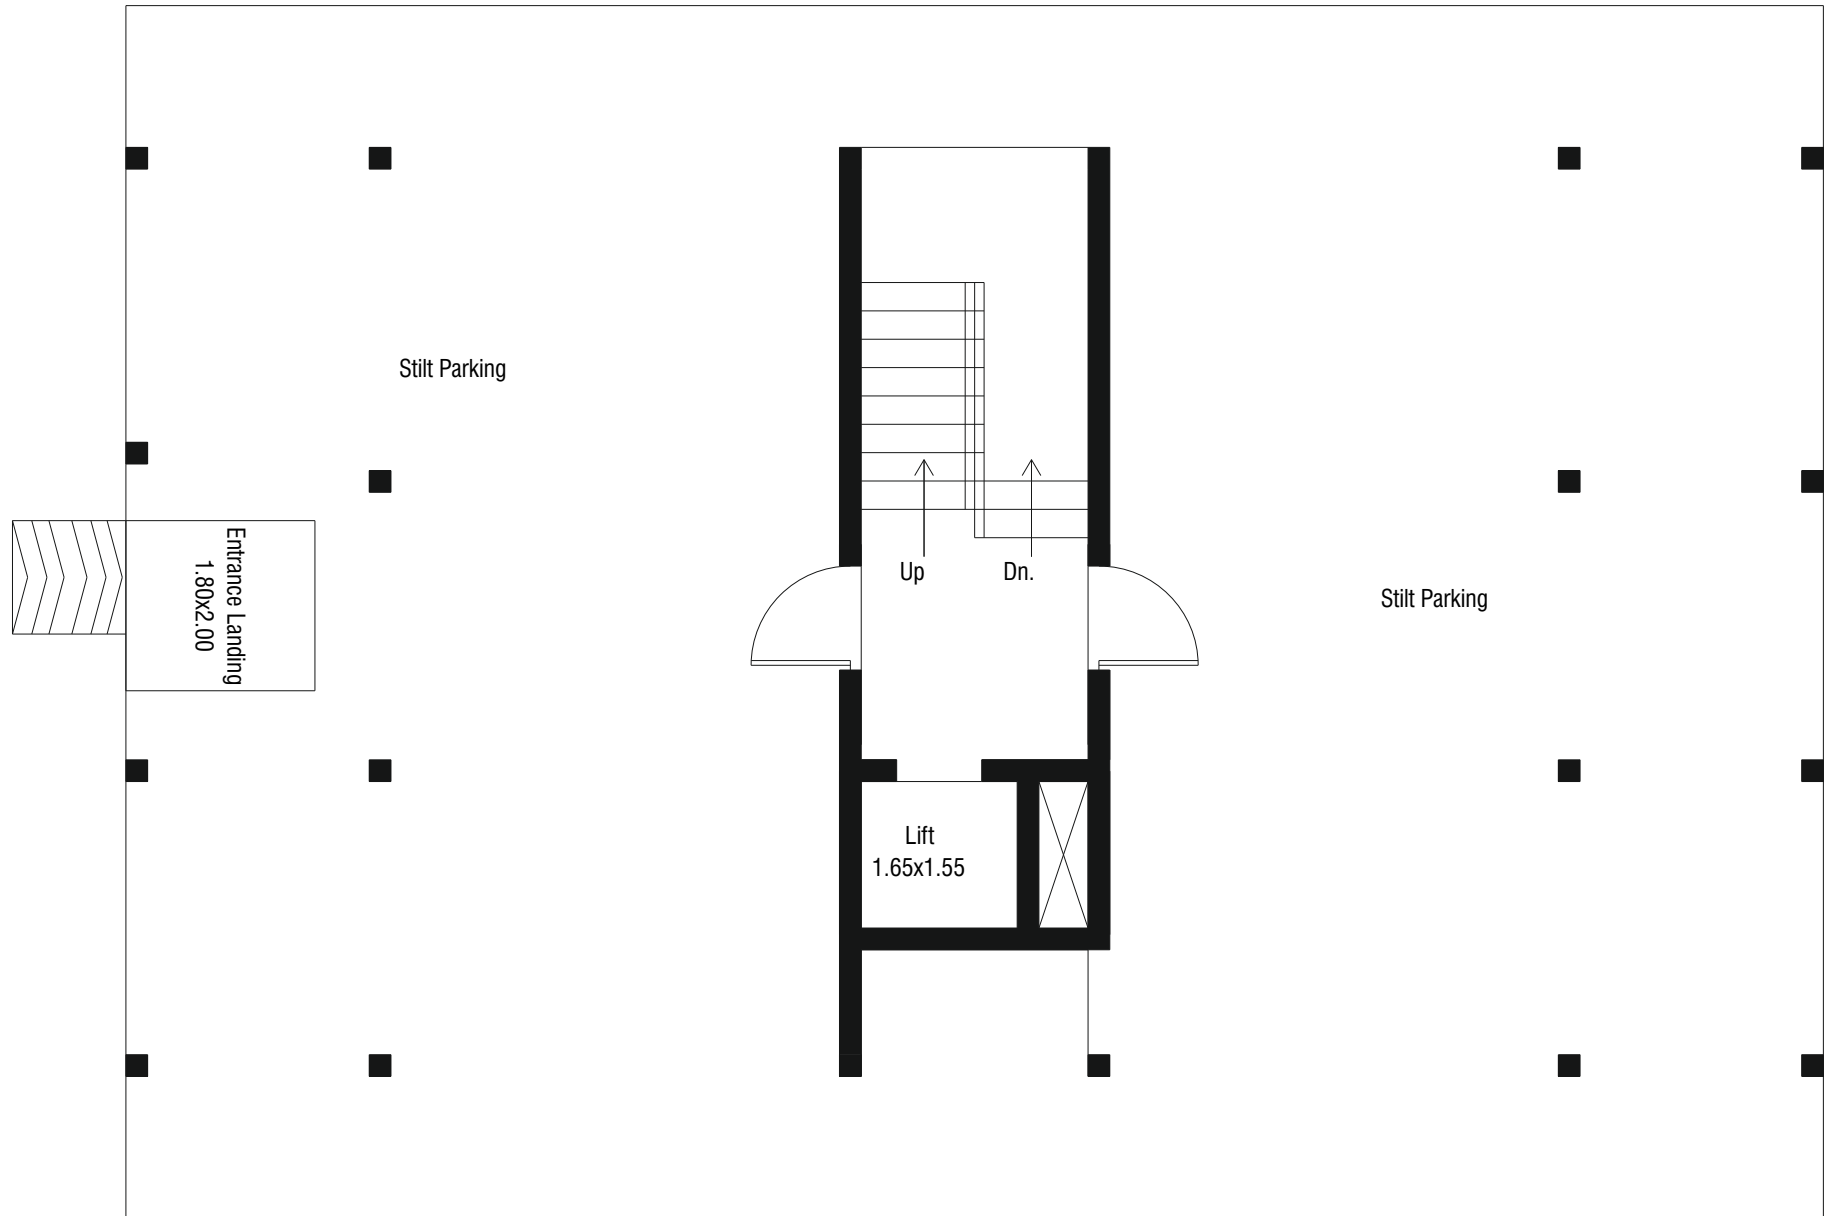

Gated Complex

Clubhouse

Covered
Car parking

24 hrs
Water Supply

Elevator with
Backup generator

Security

Darius
Paradise
Phase II

Location Map
not to scale