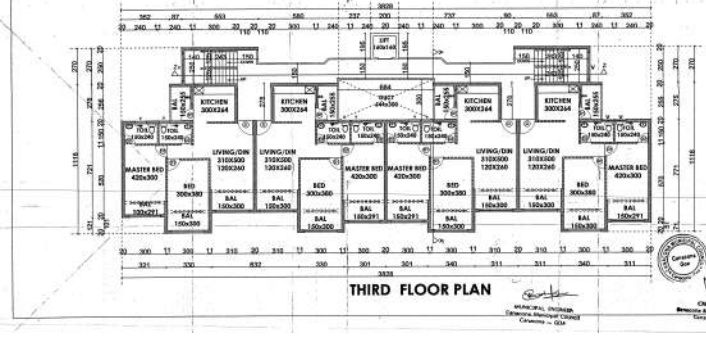

FIRST FLOOR PLAN

THIRD FLOOR PLAN