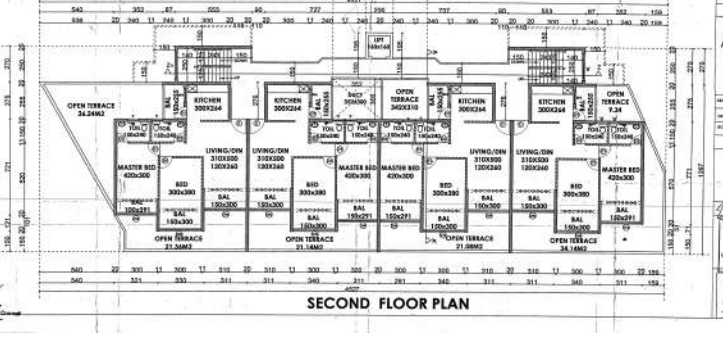

GROUND FLOOR PLAN

SECOND FLOOR PLAN